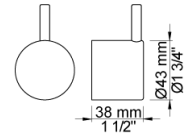

NR52
Thermostatic handle for serie 5000.