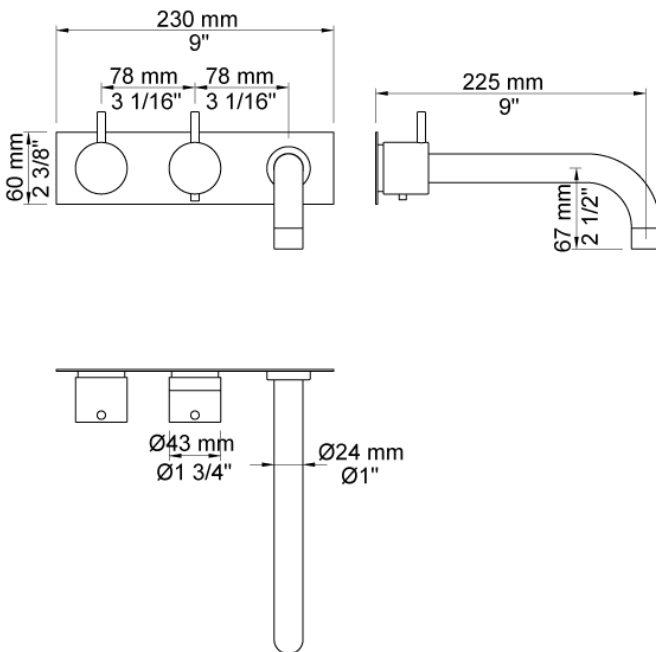

Date:

Client:

Project:

VOLA product: 5123CK

5123CK

¾" thermostatic mixer. 5123CKUP = Thermostatic mixer 5100.
5123CKAP = Handle NR51, handle NR52, 225 mm fixed spout 020C,
three-hole plate 60 x 231 mm 5003K.

Flow

	Bar:	1.0	2.0	3.0	4.0	5.0
5123CK	(l/min)	15.0	21.2	26.0	30.0	30.0

Available in colors

- Color 02, Grey
- Color 04, Light blue
- Color 05, Orange
- Color 06, Light green
- Color 08, Yellow
- Color 09, Dark grey
- Color 12, Mocca
- Color 14, Bright red
- Color 15, Dark blue
- Color 16, Polished chrome
- Color 17, Gloss black
- Color 18, White
- Color 19, Natural brass
- Color 20, Brushed chrome
- Color 21, Carmine red
- Color 25, Pink
- Color 27, Matt black
- Color 40, Brushed stainless steel

Date:

Client:

Project:

020C
225 mm fixed spout for high flow.

5003K
Three-hole plate (for 5100 and 5100X).

5100
Thermostatic mixer with fixed outlet socket. 3/4" connection to copper, steel, iron or pex pipe work.

Date:

Client:

Project:

NR51
On/off handle for 5000 and 6000.

NR52
Thermostatic handle for serie 5000.