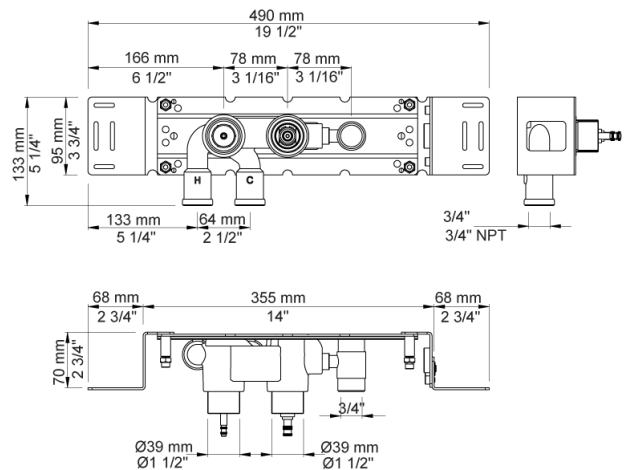

Date:

Client:

Project:

VOLA product: 5123CK

5123CK

¾" thermostatic mixer. 5123CKUP = Thermostatic mixer 5100.
5123CKAP = Handle NR51, handle NR52, 225 mm fixed spout 020C,
three-hole plate 60 x 231 mm 5003K.

Date:

Client:

Project:

020C
225 mm fixed spout for high flow.

5003K
Three-hole plate (for 5100 and 5100X).

5100
Thermostatic mixer with fixed outlet socket. 3/4" connection to copper, steel, iron or pex pipe work.