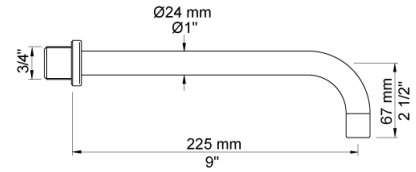

Date:

Client:

Project:

VOLA product: 5123CK

5123CK

¾" thermostatic mixer. 5123CKUP = Thermostatic mixer 5100.
5123CKAP = Handle NR51, handle NR52, 225 mm fixed spout 020C,
three-hole plate 60 x 231 mm 5003K.

Flow

	Bar:	1.0	2.0	3.0	4.0	5.0
5123CK	(l/min)	15.0	21.2	26.0	30.0	30.0

Available in colors

- Color 02, Grey
- Color 04, Light blue
- Color 05, Orange
- Color 06, Light green
- Color 08, Yellow
- Color 09, Dark grey
- Color 12, Mocca
- Color 14, Bright red
- Color 15, Dark blue
- Color 16, Polished chrome
- Color 17, Gloss black
- Color 18, White
- Color 19, Natural brass
- Color 20, Brushed chrome
- Color 21, Carmine red
- Color 25, Pink
- Color 27, Matt black
- Color 40, Brushed stainless steel

Date:

Client:

Project:

020C
225 mm fixed spout for high flow.

5003K
Three-hole plate (for 5100 and 5100X).

5100
Thermostatic mixer with fixed outlet socket. 3/4" connection to copper, steel, iron or pex pipe work.