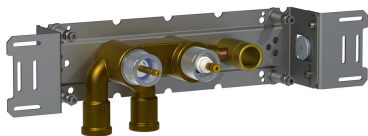

Date:

Client:

Project:

VOLA product: 5123CK

5123CK

¾" thermostatic mixer. 5123CKUP = Thermostatic mixer 5100.
5123CKAP = Handle NR51, handle NR52, 225 mm fixed spout 020C,
three-hole plate 60 x 231 mm 5003K.

Flow

	Bar:	1.0	2.0	3.0	4.0	5.0
5123CK	(l/min)	15.0	21.2	26.0	30.0	30.0

Available in colors

- Color 02, Grey
- Color 04, Light blue
- Color 05, Orange
- Color 06, Light green
- Color 08, Yellow
- Color 09, Dark grey
- Color 12, Mocca
- Color 14, Bright red
- Color 15, Dark blue
- Color 16, Polished chrome
- Color 17, Gloss black
- Color 18, White
- Color 19, Natural brass
- Color 20, Brushed chrome
- Color 21, Carmine red
- Color 25, Pink
- Color 27, Matt black
- Color 40, Brushed stainless steel

Date:

Client:

Project:

020C
225 mm fixed spout for high flow.

5003K
Three-hole plate (for 5100 and 5100X).

5100
Thermostatic mixer with fixed outlet socket. 3/4" connection to copper, steel, iron or pex pipe work.