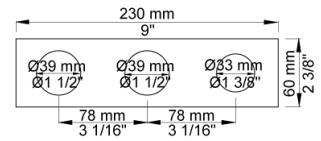

Date:

Client:

Project:

020C
225 mm fixed spout for high flow.

5003K
Three-hole plate (for 5100 and 5100X).

5100
Thermostatic mixer with fixed outlet socket. 3/4" connection to copper, steel, iron or pex pipe work.