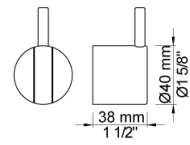

Date: _____

Client: _____

Project: _____

VOLA product: 131

131

One-handle build-in mixer with ceramic disc technology. 131UP = Mixer 100. 131AP = Handle NR28, 250 mm double swivel spout 030, 60 mm circular flanges 001, 3001.

Date:

Client:

Project:

001
60 mm circular flange. Hole Ø33 mm.

030
250 mm double swivel spout with water saving aerator.

100
One-handle build-in mixer with fixed outlet socket. 1/2" connection to copper, steel, iron or pex pipe work.

Date:

Client:

Project:

3001
60 mm circular flange. Hole Ø36 mm.

NR28
Operating handle for 100, 200, 300, 400 incl. variants. Ø40 mm.