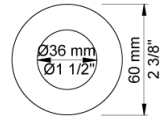

Date: _____

Client: _____

Project: _____

VOLA product: 131

131

One-handle build-in mixer with ceramic disc technology. 131UP = Mixer 100. 131AP = Handle NR28, 250 mm double swivel spout 030, 60 mm circular flanges 001, 3001.

Flow

	Bar:	1.0	2.0	3.0	4.0	5.0
131	(l/min)	4.8	6.8	8.3	8.3	8.3

Available in colors

- Color 02, Grey
- Color 04, Light blue
- Color 05, Orange
- Color 06, Light green
- Color 08, Yellow
- Color 09, Dark grey
- Color 12, Mocca
- Color 14, Bright red
- Color 15, Dark blue
- Color 16, Polished chrome
- Color 17, Gloss black
- Color 18, White
- Color 19, Natural brass
- Color 20, Brushed chrome
- Color 21, Carmine red
- Color 25, Pink
- Color 27, Matt black
- Color 40, Brushed stainless steel

Date:

Client:

Project:

001
60 mm circular flange. Hole Ø33 mm.

030
250 mm double swivel spout with water saving aerator.

100
One-handle build-in mixer with fixed outlet socket. 1/2" connection to copper, steel, iron or pex pipe work.

Date:

Client:

Project:

3001
60 mm circular flange. Hole Ø36 mm.

NR28
Operating handle for 100, 200, 300, 400 incl. variants. Ø40 mm.