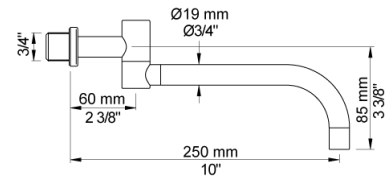

Date:

Client:

Project:

001
60 mm circular flange. Hole Ø33 mm.

030
250 mm double swivel spout with water saving aerator.

100
One-handle build-in mixer with fixed outlet socket. 1/2" connection to copper, steel, iron or pex pipe work.

Date:

Client:

Project:

3001
60 mm circular flange. Hole Ø36 mm.

NR28
Operating handle for 100, 200, 300, 400 incl. variants. Ø40 mm.