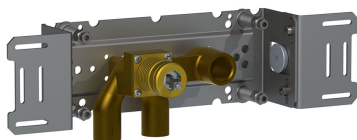

Date: _____

Client: _____

Project: _____

VOLA product: 131

131

One-handle build-in mixer with ceramic disc technology. 131UP = Mixer 100. 131AP = Handle NR28, 250 mm double swivel spout 030, 60 mm circular flanges 001, 3001.

Flow

	Bar:	1.0	2.0	3.0	4.0	5.0
131	(l/min)	4.8	6.8	8.3	8.3	8.3

Available in colors

- Color 02, Grey
- Color 04, Light blue
- Color 05, Orange
- Color 06, Light green
- Color 08, Yellow
- Color 09, Dark grey
- Color 12, Mocca
- Color 14, Bright red
- Color 15, Dark blue
- Color 16, Polished chrome
- Color 17, Gloss black
- Color 18, White
- Color 19, Natural brass
- Color 20, Brushed chrome
- Color 21, Carmine red
- Color 25, Pink
- Color 27, Matt black
- Color 40, Brushed stainless steel

Date:

Client:

Project:

001
60 mm circular flange. Hole Ø33 mm.

030
250 mm double swivel spout with water saving aerator.

100
One-handle build-in mixer with fixed outlet socket. 1/2" connection to copper, steel, iron or pex pipe work.

Date:

Client:

Project:

3001
60 mm circular flange. Hole Ø36 mm.

NR28
Operating handle for 100, 200, 300, 400 incl. variants. Ø40 mm.