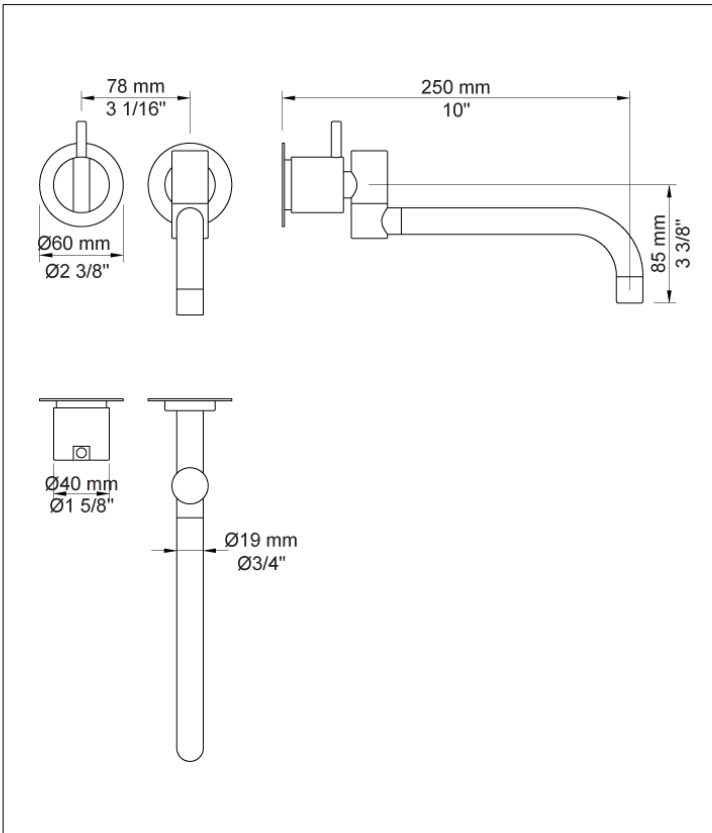

Date: _____

Client: _____

Project: _____

VOLA product: 131

131

One-handle build-in mixer with ceramic disc technology. 131UP = Mixer 100. 131AP = Handle NR28, 250 mm double swivel spout 030, 60 mm circular flanges 001, 3001.

Flow

	Bar:	1.0	2.0	3.0	4.0	5.0
131	(l/min)	4.8	6.8	8.3	8.3	8.3

Available in colors

- Color 02, Grey
- Color 04, Light blue
- Color 05, Orange
- Color 06, Light green
- Color 08, Yellow
- Color 09, Dark grey
- Color 12, Mocca
- Color 14, Bright red
- Color 15, Dark blue
- Color 16, Polished chrome
- Color 17, Gloss black
- Color 18, White
- Color 19, Natural brass
- Color 20, Brushed chrome
- Color 21, Carmine red
- Color 25, Pink
- Color 27, Matt black
- Color 40, Brushed stainless steel

Date:

Client:

Project:

001
60 mm circular flange. Hole Ø33 mm.

030
250 mm double swivel spout with water saving aerator.

100
One-handle build-in mixer with fixed outlet socket. 1/2" connection to copper, steel, iron or pex pipe work.

Date:

Client:

Project:

3001
60 mm circular flange. Hole Ø36 mm.

NR28
Operating handle for 100, 200, 300, 400 incl. variants. Ø40 mm.