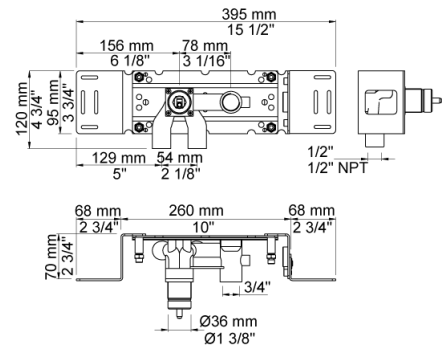

Date: _____

Client: _____

Project: _____

VOLA product: 131

131

One-handle build-in mixer with ceramic disc technology. 131UP = Mixer 100. 131AP = Handle NR28, 250 mm double swivel spout 030, 60 mm circular flanges 001, 3001.

Date:

Client:

Project:

001
60 mm circular flange. Hole Ø33 mm.

030
250 mm double swivel spout with water saving aerator.

100
One-handle build-in mixer with fixed outlet socket. 1/2" connection to copper, steel, iron or pex pipe work.

Date:

Client:

Project:

3001
60 mm circular flange. Hole Ø36 mm.

NR28
Operating handle for 100, 200, 300, 400 incl. variants. Ø40 mm.