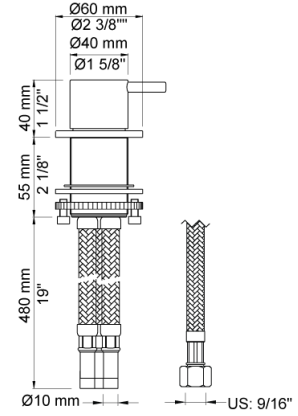

Date:

Client:

Project:

VOLA product: 500T1

500T1

One-handle mixer 500 with ceramic disc technology, for table mounting. With hand shower T1. Hole cut out size, mixer: 42 mm. Hole cut out size, shower: 30 mm.

Flow

	Bar:	1.0	2.0	3.0	4.0	5.0
500T1	(l/min)	6.4	9.0	11.0	12.7	14.2

Available in colors

- Color 02, Grey
- Color 04, Light blue
- Color 05, Orange
- Color 06, Light green
- Color 08, Yellow
- Color 09, Dark grey
- Color 12, Mocca
- Color 14, Bright red
- Color 15, Dark blue
- Color 16, Polished chrome
- Color 17, Gloss black
- Color 18, White
- Color 19, Natural brass
- Color 20, Brushed chrome
- Color 21, Carmine red
- Color 25, Pink
- Color 27, Matt black
- Color 40, Brushed stainless steel

Date:

Client:

Project:

500
One-handle table-mounted mixer.

T1
Deck mounted pull out hand shower, with 1,5 m hose. Work top: Max. 45 mm. Hole cut out size: 30 mm.