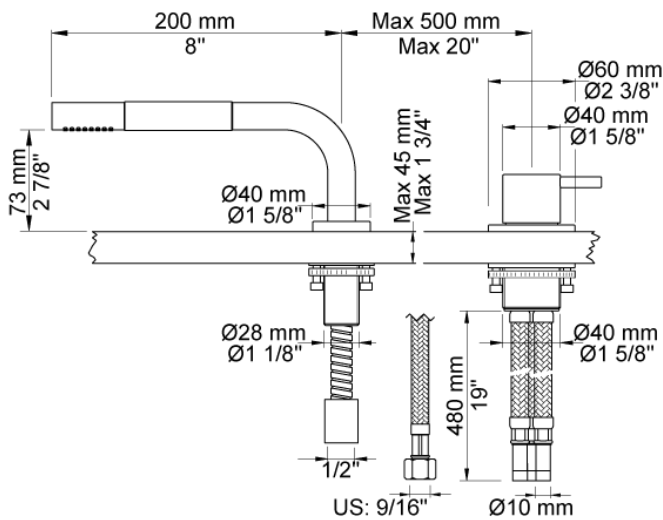

Date:

Client:

Project:

VOLA product: 500T1

500T1

One-handle mixer 500 with ceramic disc technology, for table mounting. With hand shower T1. Hole cut out size, mixer: 42 mm. Hole cut out size, shower: 30 mm.

Flow

	Bar:	1.0	2.0	3.0	4.0	5.0
500T1	(l/min)	6.4	9.0	11.0	12.7	14.2

Available in colors

- Color 02, Grey
- Color 04, Light blue
- Color 05, Orange
- Color 06, Light green
- Color 08, Yellow
- Color 09, Dark grey
- Color 12, Mocca
- Color 14, Bright red
- Color 15, Dark blue
- Color 16, Polished chrome
- Color 17, Gloss black
- Color 18, White
- Color 19, Natural brass
- Color 20, Brushed chrome
- Color 21, Carmine red
- Color 25, Pink
- Color 27, Matt black
- Color 40, Brushed stainless steel

Date:

Client:

Project:

500
One-handle table-mounted mixer.

T1
Deck mounted pull out hand shower, with 1,5 m hose. Work top: Max. 45 mm. Hole cut out size: 30 mm.