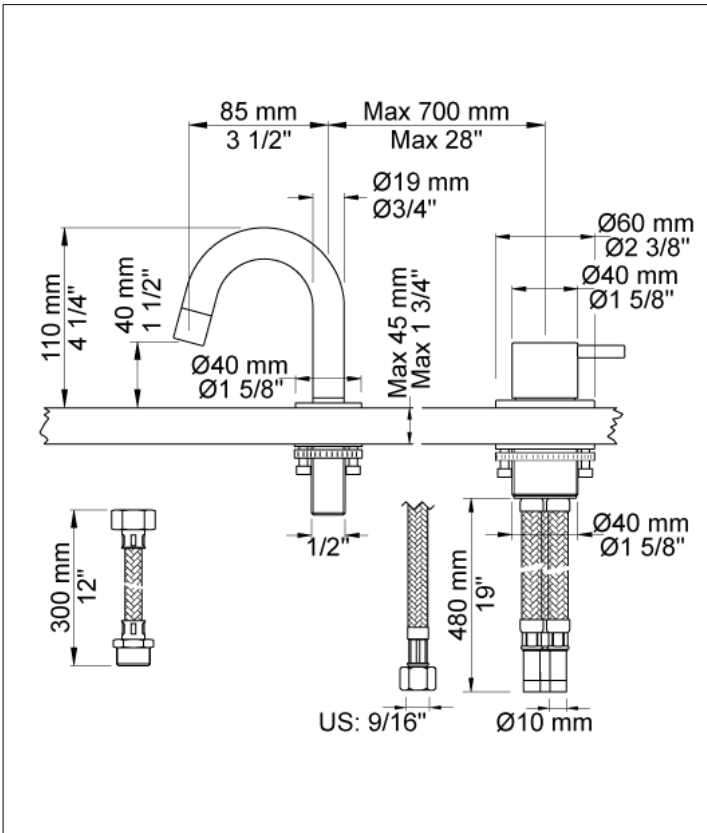

Date:

Client:

Project:

VOLA product: 590A

**590A**

One-handle mixer with ceramic disc technology for table mounting 500, with swivel spout 090A and water saving aerator. Hole cut out size, mixer: 42 mm. Hole cut out size, spout: 22 mm.

**Flow**

	Bar:	1.0	2.0	3.0	4.0	5.0
590A	(l/min)	4.8	6.8	8.3	8.3	8.3
590A <sup>1)</sup>	(l/min)	2.3	3.3	4.0	4.0	4.0

<sup>1)</sup> USA Standard

**Available in colors**

- Color 02, Grey
- Color 04, Light blue
- Color 05, Orange
- Color 06, Light green
- Color 08, Yellow
- Color 09, Dark grey
- Color 12, Mocca
- Color 14, Bright red
- Color 15, Dark blue
- Color 16, Polished chrome
- Color 17, Gloss black
- Color 18, White
- Color 19, Natural brass
- Color 20, Brushed chrome
- Color 21, Carmine red
- Color 25, Pink
- Color 27, Matt black
- Color 40, Brushed stainless steel

Date:

Client:

Project:

**090A**  
Swivel spout. Hole cut out size: 22 mm.

**500**  
One-handle table-mounted mixer.