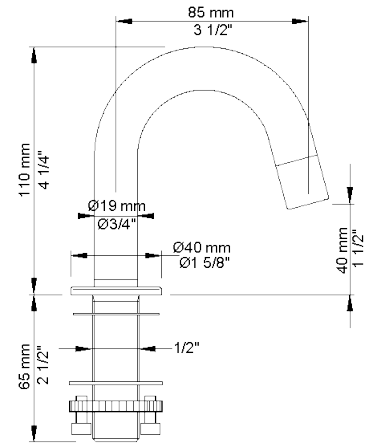

Date:

Client:

Project:

VOLA product: 590A

**590A**

One-handle mixer with ceramic disc technology for table mounting 500, with swivel spout 090A and water saving aerator. Hole cut out size, mixer: 42 mm. Hole cut out size, spout: 22 mm.

**Flow**

	Bar:	1.0	2.0	3.0	4.0	5.0
590A	(l/min)	4.8	6.8	8.3	8.3	8.3
590A <sup>1)</sup>	(l/min)	2.3	3.3	4.0	4.0	4.0

<sup>1)</sup> USA Standard

**Available in colors**

- Color 02, Grey
- Color 04, Light blue
- Color 05, Orange
- Color 06, Light green
- Color 08, Yellow
- Color 09, Dark grey
- Color 12, Mocca
- Color 14, Bright red
- Color 15, Dark blue
- Color 16, Polished chrome
- Color 17, Gloss black
- Color 18, White
- Color 19, Natural brass
- Color 20, Brushed chrome
- Color 21, Carmine red
- Color 25, Pink
- Color 27, Matt black
- Color 40, Brushed stainless steel

Date:

Client:

Project:

**090A**  
Swivel spout. Hole cut out size: 22 mm.

**500**  
One-handle table-mounted mixer.