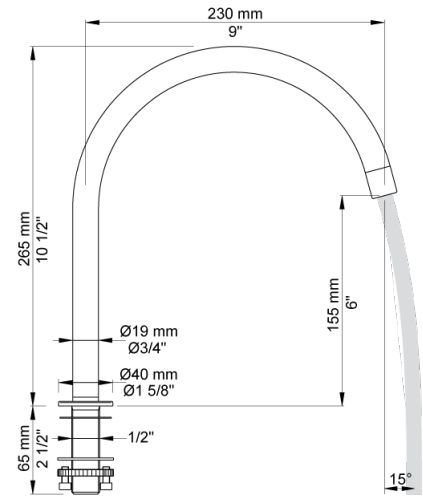

Date:

Client:

Project:

VOLA product: 590H

590H

One-handle mixer with ceramic disc technology for table mounting 500, with swivel spout 090H and water saving aerator. Hole cut out size, mixer: 42 mm. Hole cut out size, spout: 22 mm.

Flow

	Bar:	1.0	2.0	3.0	4.0	5.0
590H	(l/min)	4.8	6.8	8.3	8.3	8.3
590H ¹⁾	(l/min)	2.3	3.3	4.0	4.0	4.0

¹⁾ USA Standard

Available in colors

- Color 02, Grey
- Color 04, Light blue
- Color 05, Orange
- Color 06, Light green
- Color 08, Yellow
- Color 09, Dark grey
- Color 12, Mocca
- Color 14, Bright red
- Color 15, Dark blue
- Color 16, Polished chrome
- Color 17, Gloss black
- Color 18, White
- Color 19, Natural brass
- Color 20, Brushed chrome
- Color 21, Carmine red
- Color 25, Pink
- Color 27, Matt black
- Color 40, Brushed stainless steel

Date:

Client:

Project:

090H

Swivel spout. Hole cut out size: 22 mm.

500

One-handle table-mounted mixer.