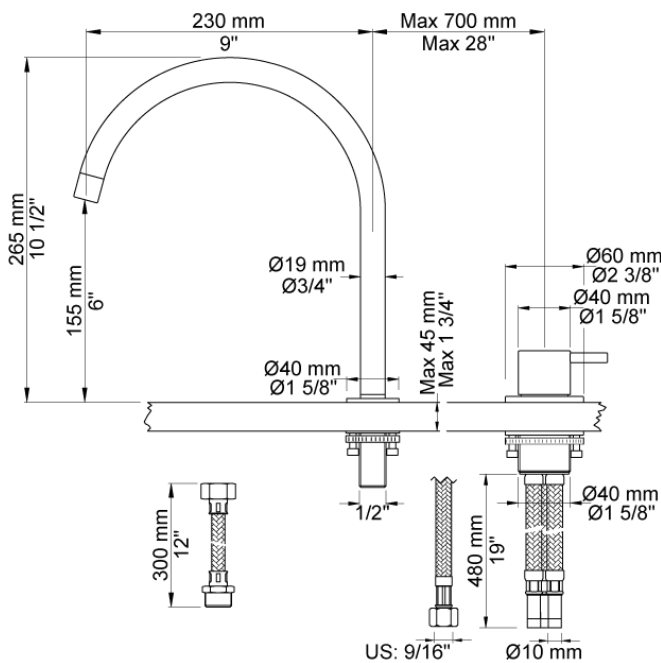

Date:

Client:

Project:

VOLA product: 590H

590H

One-handle mixer with ceramic disc technology for table mounting 500, with swivel spout 090H and water saving aerator. Hole cut out size, mixer: 42 mm. Hole cut out size, spout: 22 mm.

Flow

	Bar:	1.0	2.0	3.0	4.0	5.0
590H	(l/min)	4.8	6.8	8.3	8.3	8.3
590H ¹⁾	(l/min)	2.3	3.3	4.0	4.0	4.0

¹⁾ USA Standard

Available in colors

- Color 02, Grey
- Color 04, Light blue
- Color 05, Orange
- Color 06, Light green
- Color 08, Yellow
- Color 09, Dark grey
- Color 12, Mocca
- Color 14, Bright red
- Color 15, Dark blue
- Color 16, Polished chrome
- Color 17, Gloss black
- Color 18, White
- Color 19, Natural brass
- Color 20, Brushed chrome
- Color 21, Carmine red
- Color 25, Pink
- Color 27, Matt black
- Color 40, Brushed stainless steel

Date:

Client:

Project:

090H

Swivel spout. Hole cut out size: 22 mm.

500

One-handle table-mounted mixer.