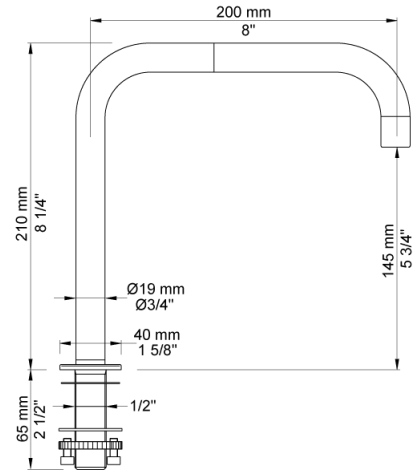

Date:

Client:

Project:

VOLA product: 590

590

One-handle mixer with ceramic disc technology for table mounting 500, with double swivel spout 090 and water saving aerator. Hole cut out size, mixer: 42 mm. Hole cut out size, spout: 22 mm.

Flow

	Bar:	1.0	2.0	3.0	4.0	5.0
590	(l/min)	4.8	6.8	8.3	8.3	8.3
590 ¹⁾	(l/min)	2.3	3.3	4.0	4.0	4.0

¹⁾ USA standard

Available in colors

- Color 02, Grey
- Color 04, Light blue
- Color 05, Orange
- Color 06, Light green
- Color 08, Yellow
- Color 09, Dark grey
- Color 12, Mocca
- Color 14, Bright red
- Color 15, Dark blue
- Color 16, Polished chrome
- Color 17, Gloss black
- Color 18, White
- Color 19, Natural brass
- Color 20, Brushed chrome
- Color 21, Carmine red
- Color 25, Pink
- Color 27, Matt black
- Color 40, Brushed stainless steel

Date:

Client:

Project:

090

Double swivel spout. Hole cut out size: 22 mm.

500

One-handle table-mounted mixer.