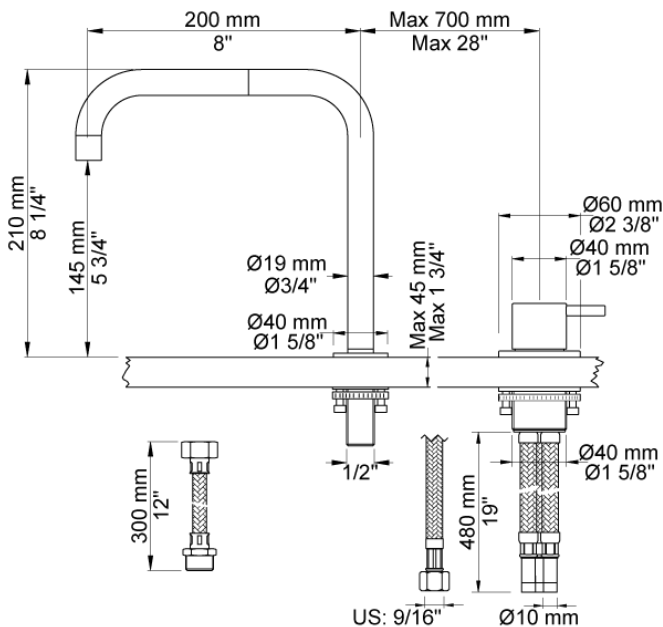

Date:

Client:

Project:

VOLA product: 590

590

One-handle mixer with ceramic disc technology for table mounting 500, with double swivel spout 090 and water saving aerator. Hole cut out size, mixer: 42 mm. Hole cut out size, spout: 22 mm.

Flow

	Bar:	1.0	2.0	3.0	4.0	5.0
590	(l/min)	4.8	6.8	8.3	8.3	8.3
590 ¹⁾	(l/min)	2.3	3.3	4.0	4.0	4.0

¹⁾ USA standard

Available in colors

- Color 02, Grey
- Color 04, Light blue
- Color 05, Orange
- Color 06, Light green
- Color 08, Yellow
- Color 09, Dark grey
- Color 12, Mocca
- Color 14, Bright red
- Color 15, Dark blue
- Color 16, Polished chrome
- Color 17, Gloss black
- Color 18, White
- Color 19, Natural brass
- Color 20, Brushed chrome
- Color 21, Carmine red
- Color 25, Pink
- Color 27, Matt black
- Color 40, Brushed stainless steel

Date:

Client:

Project:

090

Double swivel spout. Hole cut out size: 22 mm.

500

One-handle table-mounted mixer.