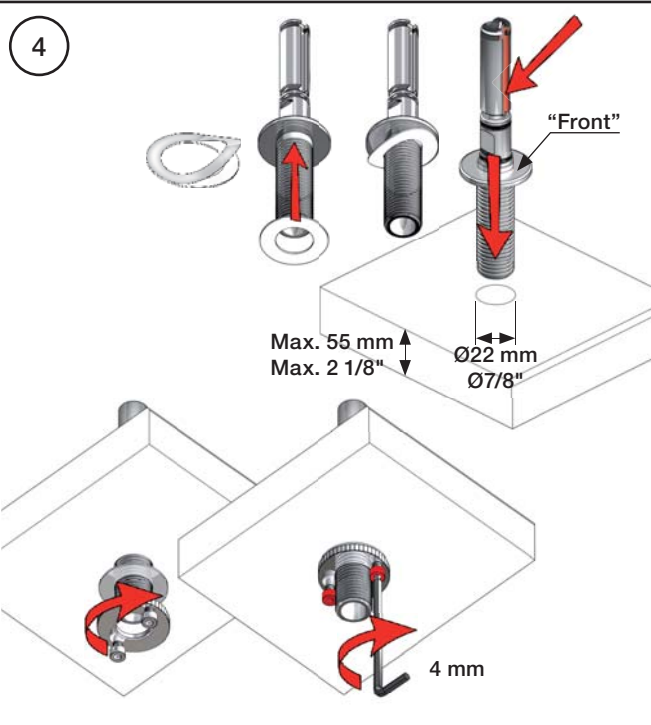

VOLA S50, S50D, S50DH
 VOLA KV3, KV4, KV9, KV10, KV15
 VOLA HV5, HV8, HV10
 VOLA SC2, SC4, SC6, SC8, SC11, SC13

Fitting instruction
 Montageanleitung
 Monteringsvejledning
 Monteringsvægledning
 Montage hanleiding
 Manuel de montage

Data, 3 Bar:

| | l/min. | Gal/min. |
|---------------------|--------|----------|
| S50: | 32,0 | 8.5 |
| KV3: | 30,0 | 7.9 |
| KV4: | 9,0 | 2.4 |
| KV10, 15: | 9,0 | 2.4 |
| HV5, 8, 10: | 9,0 | 2.4 |
| SC2, 4 (A24): | 16,0 | 4.2 |
| SC6, 8, 11, 13: (C) | 26,0 | 6.9 |

Max. 65°C, 150°F

4A

| mm: | H | D | h |
|------|-----|-----|-----|
| 090 | 210 | 200 | 145 |
| 090A | 110 | 85 | 40 |
| 090B | 185 | 100 | 114 |
| 090C | 185 | 100 | 114 |
| 090D | 220 | 200 | 130 |
| 090E | 170 | 200 | 65 |
| 090G | 185 | 140 | 105 |
| 090H | 265 | 230 | 155 |
| 090I | 325 | 230 | 216 |
| 090V | 355 | 145 | 270 |

| Inches: | H | D | h |
|---------|---------|--------|---------|
| 090 | 8 1/2" | 8" | 5 3/4" |
| 090A | 4 1/4" | 3 1/2" | 1 1/2" |
| 090B | 7" | 4" | 4 1/2" |
| 090C | 7" | 4" | 4 1/2" |
| 090D | 8 3/4" | 8" | 5" |
| 090E | 6 3/4" | 8" | 2 1/2" |
| 090G | 7" | 5 1/2" | 4" |
| 090H | 10 1/2" | 9" | 6" |
| 090I | 12 3/4" | 9" | 8 1/2" |
| 090V | 14" | 5 3/4" | 10 1/2" |