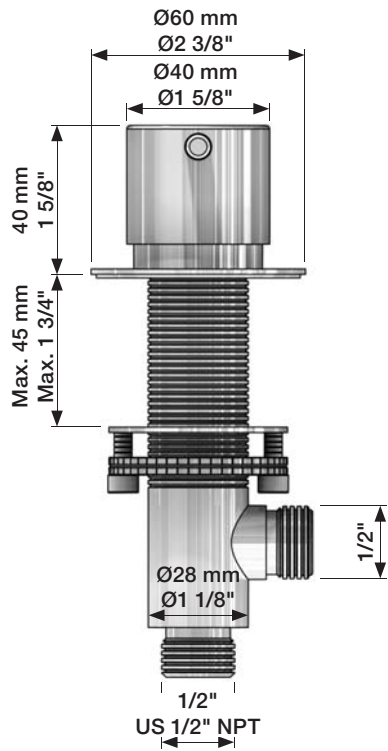

Data, 3 Bar:

| | l/min. | Gal/min. |
|---------------------|--------|----------|
| S50: | 32,0 | 8.5 |
| KV3: | 30,0 | 7.9 |
| KV4: | 9,0 | 2.4 |
| KV10, 15: | 9,0 | 2.4 |
| HV5, 8, 10: | 9,0 | 2.4 |
| SC2, 4 (A24): | 16,0 | 4.2 |
| SC6, 8, 11, 13: (C) | 26,0 | 6.9 |

Max. 65°C, 150°F

4A

| mm: | H | D | h |
|------|-----|-----|-----|
| 090 | 210 | 200 | 145 |
| 090A | 110 | 85 | 40 |
| 090B | 185 | 100 | 114 |
| 090C | 185 | 100 | 114 |
| 090D | 220 | 200 | 130 |
| 090E | 170 | 200 | 65 |
| 090G | 185 | 140 | 105 |
| 090H | 265 | 230 | 155 |
| 090I | 325 | 230 | 216 |
| 090V | 355 | 145 | 270 |

| Inches: | H | D | h |
|---------|---------|--------|---------|
| 090 | 8 1/2" | 8" | 5 3/4" |
| 090A | 4 1/4" | 3 1/2" | 1 1/2" |
| 090B | 7" | 4" | 4 1/2" |
| 090C | 7" | 4" | 4 1/2" |
| 090D | 8 3/4" | 8" | 5" |
| 090E | 6 3/4" | 8" | 2 1/2" |
| 090G | 7" | 5 1/2" | 4" |
| 090H | 10 1/2" | 9" | 6" |
| 090I | 12 3/4" | 9" | 8 1/2" |
| 090V | 14" | 5 3/4" | 10 1/2" |

www.vola.com

vola

mnt_090_V3_40999824

65 mm
2 1/2"

1/2"

Ø40 mm
Ø1 5/8"

NR.7: VR2A, VR23, VR677
 VR090: VR15P, VR16L9, VR17L
 VR436: VR63, 2xVR444, VR448, VR449
 VR437: VR97, VR98, 2xVR444, VR450, VR451
 VR672JK: VR163J, VR672
 VR691K: VR23, VR691
 VR692K: VR23, VR692