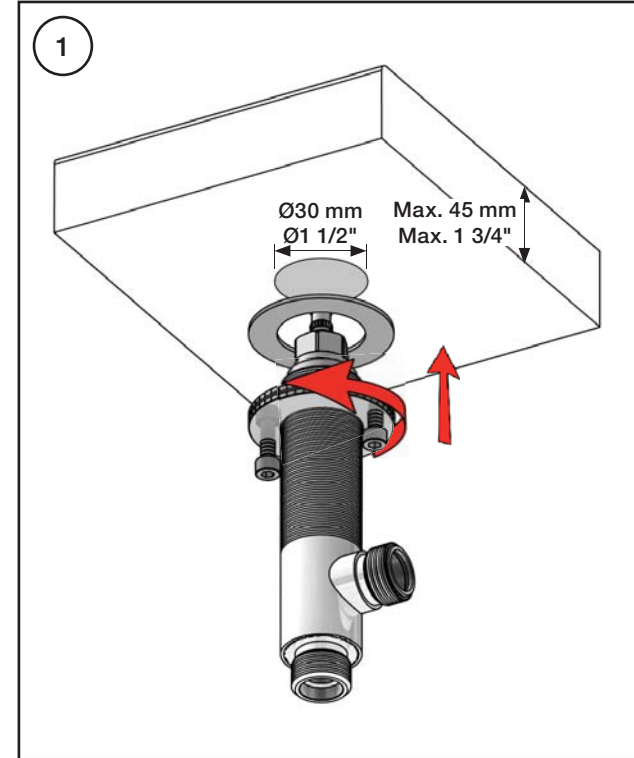

VOLA S50, S50D, S50DH
 VOLA KV3, KV4, KV9, KV10, KV15
 VOLA HV5, HV8, HV10
 VOLA SC2, SC4, SC6, SC8, SC11, SC13

Fitting instruction
 Montageanleitung
 Monteringsvejledning
 Monteringsvægledning
 Montage hanleiding
 Manuel de montage

Data, 3 Bar:

| | l/min. | Gal/min. |
|---------------------|--------|----------|
| S50: | 32,0 | 8.5 |
| KV3: | 30,0 | 7.9 |
| KV4: | 9,0 | 2.4 |
| KV10, 15: | 9,0 | 2.4 |
| HV5, 8, 10: | 9,0 | 2.4 |
| SC2, 4 (A24): | 16,0 | 4.2 |
| SC6, 8, 11, 13: (C) | 26,0 | 6.9 |

Max. 65°C, 150°F

4A

| mm: | H | D | h |
|------|-----|-----|-----|
| 090 | 210 | 200 | 145 |
| 090A | 110 | 85 | 40 |
| 090B | 185 | 100 | 114 |
| 090C | 185 | 100 | 114 |
| 090D | 220 | 200 | 130 |
| 090E | 170 | 200 | 65 |
| 090G | 185 | 140 | 105 |
| 090H | 265 | 230 | 155 |
| 090I | 325 | 230 | 216 |
| 090V | 355 | 145 | 270 |

| Inches: | H | D | h |
|---------|---------|--------|---------|
| 090 | 8 1/2" | 8" | 5 3/4" |
| 090A | 4 1/4" | 3 1/2" | 1 1/2" |
| 090B | 7" | 4" | 4 1/2" |
| 090C | 7" | 4" | 4 1/2" |
| 090D | 8 3/4" | 8" | 5" |
| 090E | 6 3/4" | 8" | 2 1/2" |
| 090G | 7" | 5 1/2" | 4" |
| 090H | 10 1/2" | 9" | 6" |
| 090I | 12 3/4" | 9" | 8 1/2" |
| 090V | 14" | 5 3/4" | 10 1/2" |