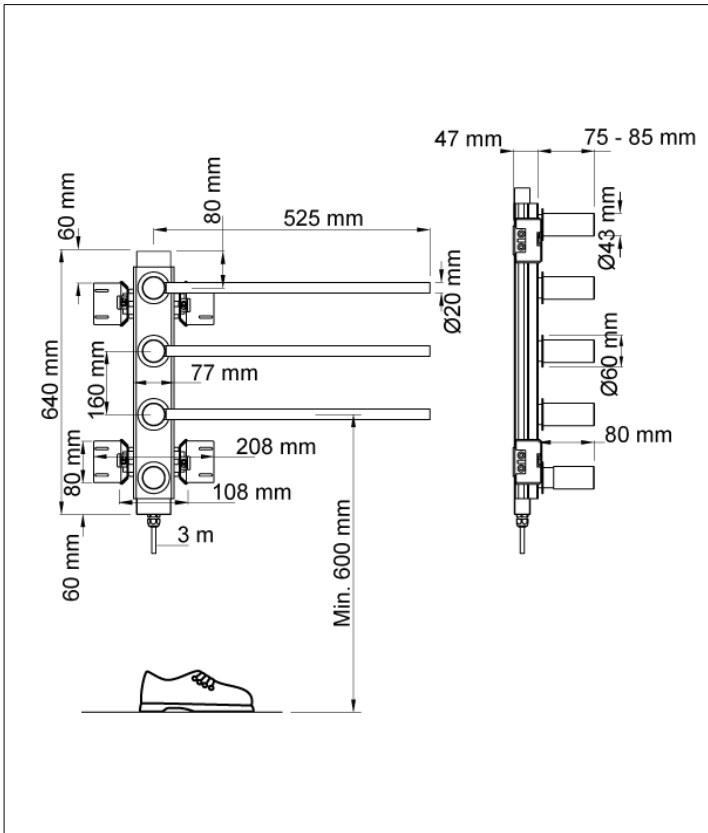

Date:

Client:

Project:

VOLA product: T39EL

T39EL

Build-in modular heated towel rail for individual design solutions. Towel warmer – electric. With step-less temperature regulation between 20 and 50 degrees C. Self-closing timer setting after two hours at full power (50 degrees C). Power consumption: 10W per bar. Supplied with 3 metres of cable H05VV-F (for build-in part). Must be installed by a qualified electrician. IP rating: IPX4. Must be installed by a qualified electrician. See fitting video.