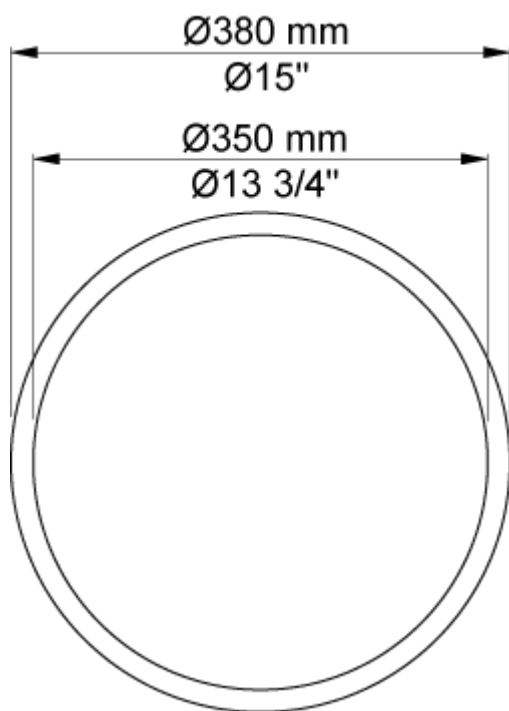

Available in colors

Color 02, Grey
Color 04, Light blue
Color 05, Orange
Color 06, Light green
Color 08, Yellow
Color 09, Dark grey
Color 12, Mocca
Color 14, Bright red
Color 15, Dark blue
Color 16, Polished chrome
Color 17, Gloss black
Color 18, White
Color 19, Natural brass
Color 20, Brushed chrome
Color 21, Carmine red
Color 25, Pink
Color 27, Matt black
Color 40, Brushed stainless steel