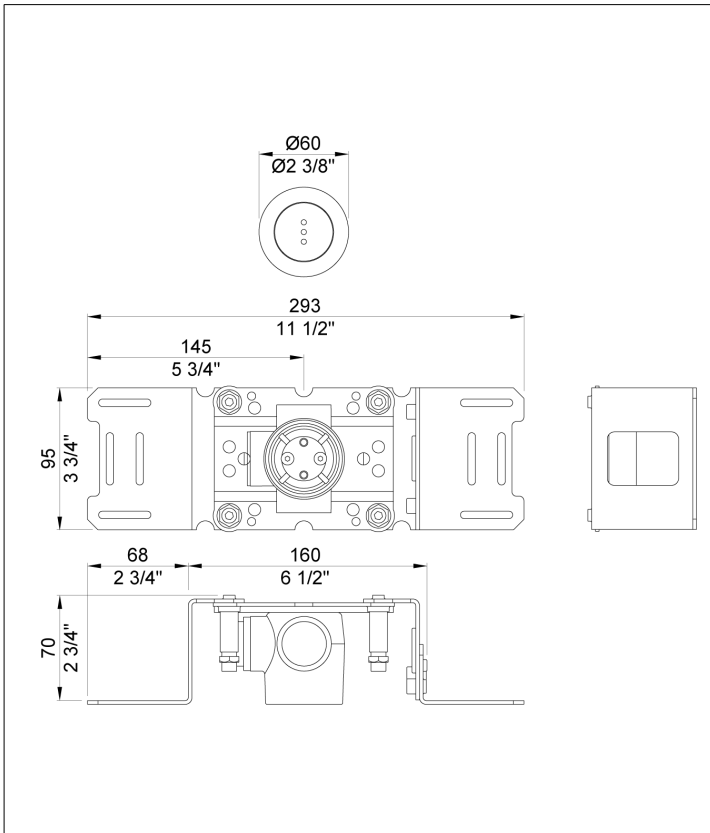

Available in colors

- Color 02, Grey
- Color 04, Light blue
- Color 05, Orange
- Color 06, Light green
- Color 08, Yellow
- Color 09, Dark grey
- Color 12, Mocca
- Color 14, Bright red
- Color 15, Dark blue
- Color 16, Polished chrome
- Color 17, Gloss black
- Color 18, White
- Color 19, Natural brass
- Color 20, Brushed chrome
- Color 21, Carmine red
- Color 25, Pink
- Color 27, Matt black
- Color 40, Brushed stainless steel