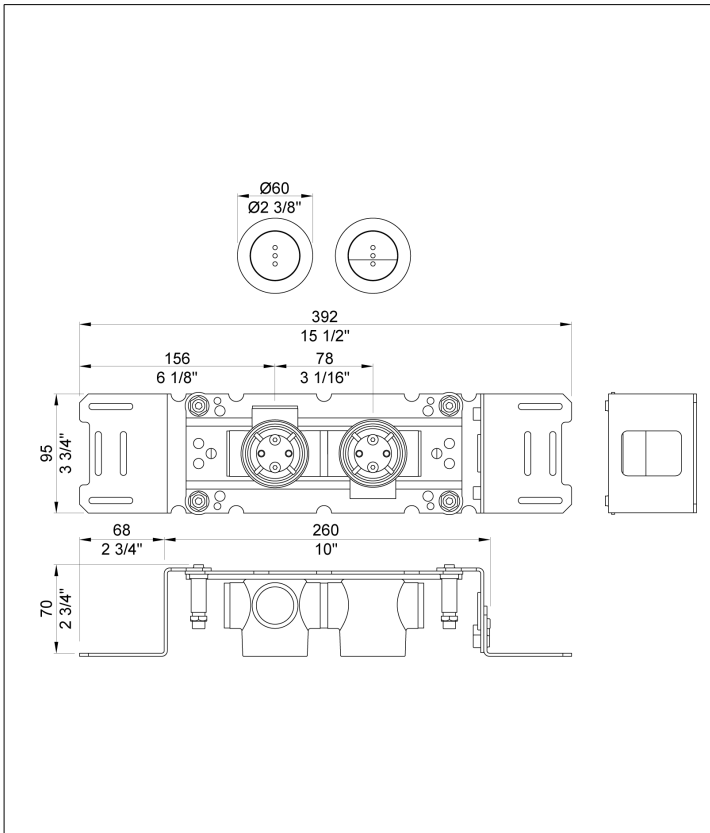

Available in colors

- Color 02, Grey
- Color 04, Light blue
- Color 05, Orange
- Color 06, Light green
- Color 08, Yellow
- Color 09, Dark grey
- Color 12, Mocca
- Color 14, Bright red
- Color 15, Dark blue
- Color 16, Polished chrome
- Color 17, Gloss black
- Color 18, White
- Color 19, Natural brass
- Color 20, Brushed chrome
- Color 21, Carmine red
- Color 25, Pink
- Color 27, Matt black
- Color 40, Brushed stainless steel