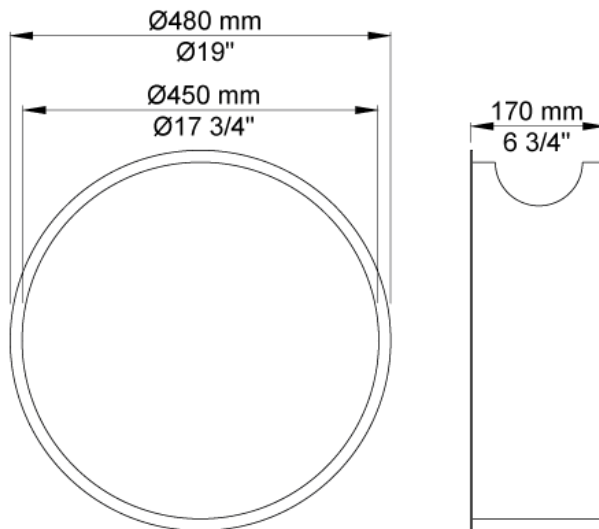

Date:

Client:

Project:

VOLA product: RS4

RS4

Retrofit waste bin. Diameter incl. ring: 480 mm. Depth: 170 mm. Capacity 22 litre/150-250 tissues. Consists of: Ring, material: High polished chrome, natural brass, brushed chrome, brushed stainless steel or 14 different colours. Container, wood, lacquer sealed. Surface colour White or Black.