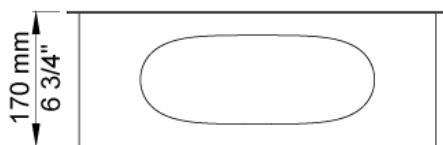

Date:

Client:

Project:

VOLA product: RS4

RS4

Retrofit waste bin. Diameter incl. ring: 480 mm. Depth: 170 mm. Capacity 22 litre/150-250 tissues. Consists of: Ring, material: High polished chrome, natural brass, brushed chrome, brushed stainless steel or 14 different colours. Container, wood, lacquer sealed. Surface colour White or Black.