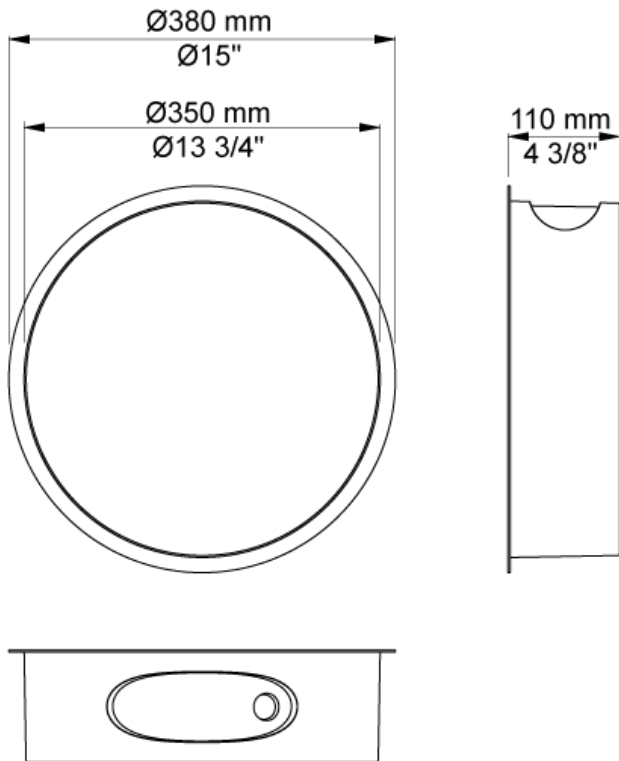

Date:

Client:

Project:

VOLA product: RS5

**RS5**

Retrofit waste bin with lid. Diameter incl. ring: 380 mm. Depth: 110 mm. Capacity 8 litre/60-90 tissues. Bags for RS5 size 50 cm x 40 cm. Consists of: Ring, material: High polished chrome, natural brass, brushed chrome, brushed stainless steel or 14 different colours. Container, wood, lacquer sealed. Surface colour White or Black.