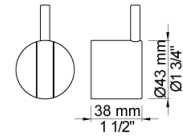

Date:

Client:

Project:

VOLA product: 2172

2172

One-handle build-in mixer with ceramic disc technology. 2172UP = Mixer 2100. 2172AP = Handle NR21, hand shower and hand shower holder with non-return valve 070, hose 1500 mm, two-hole plate 60 x 153 mm 2002.

Flow

	Bar:	1.0	2.0	3.0	4.0	5.0
2172 ¹⁾	(l/min)	5.2	7.4	9.0	9.0	9.0

¹⁾ USA: Flow restricted to 1.8 gpm (7.0 l/min)

Available in colors

- Color 02, Grey
- Color 04, Light blue
- Color 05, Orange
- Color 06, Light green
- Color 08, Yellow
- Color 09, Dark grey
- Color 12, Mocca
- Color 14, Bright red
- Color 15, Dark blue
- Color 16, Polished chrome
- Color 17, Gloss black
- Color 18, White
- Color 19, Natural brass
- Color 20, Brushed chrome
- Color 21, Carmine red
- Color 25, Pink
- Color 27, Matt black
- Color 40, Brushed stainless steel

Date:

Client:

Project:

070
Hand shower, hand shower holder and hose with non-return valve.

2002
Two-hole plate, 60 x 153 mm. Holes Ø39 and Ø33 mm.

2100
One-handle build-in mixer for high flow, with fixed outlet socket. 1/2" connection to copper, steel, iron or pex pipe work.

Date:

Client:

Project:

NR21
Operating handle for 2100, 2200, 2300, 2400 incl. variants. Ø43 mm.