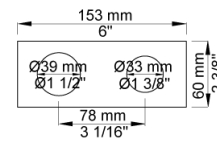

Date:

Client:

Project:

VOLA product: 2172

2172

One-handle build-in mixer with ceramic disc technology. 2172UP = Mixer 2100. 2172AP = Handle NR21, hand shower and hand shower holder with non-return valve 070, hose 1500 mm, two-hole plate 60 x 153 mm 2002.

Flow

	Bar:	1.0	2.0	3.0	4.0	5.0
2172 ¹⁾	(l/min)	5.2	7.4	9.0	9.0	9.0

¹⁾ USA: Flow restricted to 1.8 gpm (7.0 l/min)

Available in colors

- Color 02, Grey
- Color 04, Light blue
- Color 05, Orange
- Color 06, Light green
- Color 08, Yellow
- Color 09, Dark grey
- Color 12, Mocca
- Color 14, Bright red
- Color 15, Dark blue
- Color 16, Polished chrome
- Color 17, Gloss black
- Color 18, White
- Color 19, Natural brass
- Color 20, Brushed chrome
- Color 21, Carmine red
- Color 25, Pink
- Color 27, Matt black
- Color 40, Brushed stainless steel

Date:

Client:

Project:

070
Hand shower, hand shower holder and hose with non-return valve.

2002
Two-hole plate, 60 x 153 mm. Holes Ø39 and Ø33 mm.

2100
One-handle build-in mixer for high flow, with fixed outlet socket. 1/2" connection to copper, steel, iron or pex pipe work.

Date:

Client:

Project:

NR21
Operating handle for 2100, 2200, 2300, 2400 incl. variants. Ø43 mm.