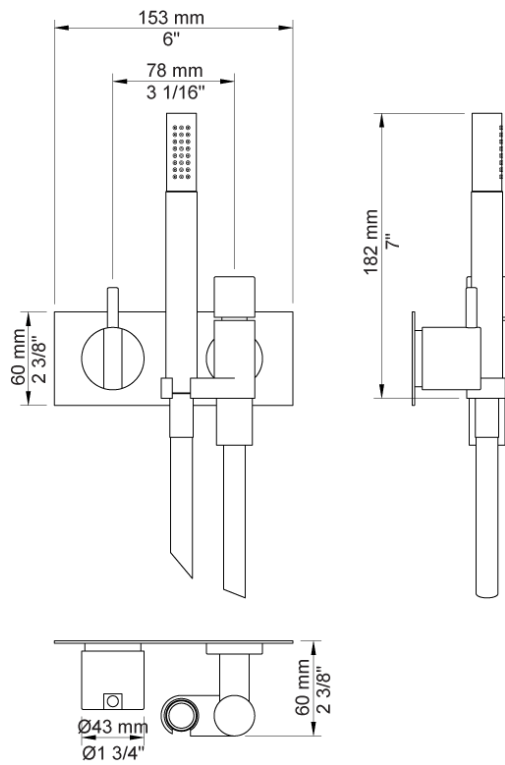

Date:

Client:

Project:

VOLA product: 2172

2172

One-handle build-in mixer with ceramic disc technology. 2172UP = Mixer 2100. 2172AP = Handle NR21, hand shower and hand shower holder with non-return valve 070, hose 1500 mm, two-hole plate 60 x 153 mm 2002.

Flow

	Bar:	1.0	2.0	3.0	4.0	5.0
2172 ¹⁾	(l/min)	5.2	7.4	9.0	9.0	9.0

¹⁾ USA: Flow restricted to 1.8 gpm (7.0 l/min)

Available in colors

- Color 02, Grey
- Color 04, Light blue
- Color 05, Orange
- Color 06, Light green
- Color 08, Yellow
- Color 09, Dark grey
- Color 12, Mocca
- Color 14, Bright red
- Color 15, Dark blue
- Color 16, Polished chrome
- Color 17, Gloss black
- Color 18, White
- Color 19, Natural brass
- Color 20, Brushed chrome
- Color 21, Carmine red
- Color 25, Pink
- Color 27, Matt black
- Color 40, Brushed stainless steel

Date:

Client:

Project:

070
Hand shower, hand shower holder and hose with non-return valve.

2002
Two-hole plate, 60 x 153 mm. Holes Ø39 and Ø33 mm.

2100
One-handle build-in mixer for high flow, with fixed outlet socket. 1/2" connection to copper, steel, iron or pex pipe work.

Date:

Client:

Project:

NR21
Operating handle for 2100, 2200, 2300, 2400 incl. variants. Ø43 mm.