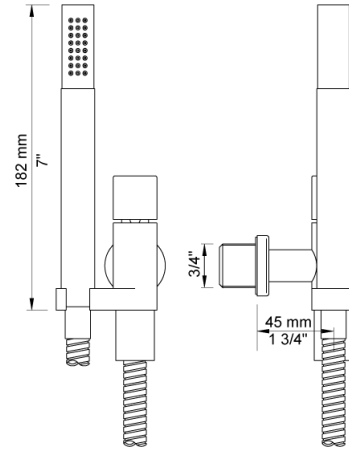

Date:

Client:

Project:

VOLA product: 2172

2172

One-handle build-in mixer with ceramic disc technology. 2172UP = Mixer 2100. 2172AP = Handle NR21, hand shower and hand shower holder with non-return valve 070, hose 1500 mm, two-hole plate 60 x 153 mm 2002.

Flow

	Bar:	1.0	2.0	3.0	4.0	5.0
2172 ¹⁾	(l/min)	5.2	7.4	9.0	9.0	9.0

¹⁾ USA: Flow restricted to 1.8 gpm (7.0 l/min)

Available in colors

- Color 02, Grey
- Color 04, Light blue
- Color 05, Orange
- Color 06, Light green
- Color 08, Yellow
- Color 09, Dark grey
- Color 12, Mocca
- Color 14, Bright red
- Color 15, Dark blue
- Color 16, Polished chrome
- Color 17, Gloss black
- Color 18, White
- Color 19, Natural brass
- Color 20, Brushed chrome
- Color 21, Carmine red
- Color 25, Pink
- Color 27, Matt black
- Color 40, Brushed stainless steel

Date:

Client:

Project:

070
Hand shower, hand shower holder and hose with non-return valve.

2002
Two-hole plate, 60 x 153 mm. Holes Ø39 and Ø33 mm.

2100
One-handle build-in mixer for high flow, with fixed outlet socket. 1/2" connection to copper, steel, iron or pex pipe work.

Date:

Client:

Project:

NR21
Operating handle for 2100, 2200, 2300, 2400 incl. variants. Ø43 mm.