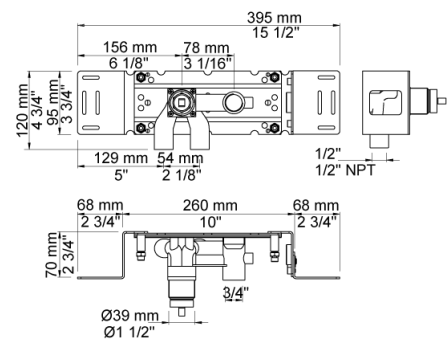

Date:

Client:

Project:

VOLA product: 2172

2172

One-handle build-in mixer with ceramic disc technology. 2172UP = Mixer 2100. 2172AP = Handle NR21, hand shower and hand shower holder with non-return valve 070, hose 1500 mm, two-hole plate 60 x 153 mm 2002.

Date:

Client:

Project:

070
Hand shower, hand shower holder and hose with non-return valve.

2002
Two-hole plate, 60 x 153 mm. Holes Ø39 and Ø33 mm.

2100
One-handle build-in mixer for high flow, with fixed outlet socket. 1/2" connection to copper, steel, iron or pex pipe work.

Date:

Client:

Project:

NR21
Operating handle for 2100, 2200, 2300, 2400 incl. variants. Ø43 mm.