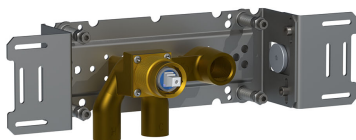

Date:

Client:

Project:

VOLA product: 2172

2172

One-handle build-in mixer with ceramic disc technology. 2172UP = Mixer 2100. 2172AP = Handle NR21, hand shower and hand shower holder with non-return valve 070, hose 1500 mm, two-hole plate 60 x 153 mm 2002.

Flow

	Bar:	1.0	2.0	3.0	4.0	5.0
2172 ¹⁾	(l/min)	5.2	7.4	9.0	9.0	9.0

¹⁾ USA: Flow restricted to 1.8 gpm (7.0 l/min)

Available in colors

- Color 02, Grey
- Color 04, Light blue
- Color 05, Orange
- Color 06, Light green
- Color 08, Yellow
- Color 09, Dark grey
- Color 12, Mocca
- Color 14, Bright red
- Color 15, Dark blue
- Color 16, Polished chrome
- Color 17, Gloss black
- Color 18, White
- Color 19, Natural brass
- Color 20, Brushed chrome
- Color 21, Carmine red
- Color 25, Pink
- Color 27, Matt black
- Color 40, Brushed stainless steel

Date:

Client:

Project:

070
Hand shower, hand shower holder and hose with non-return valve.

2002
Two-hole plate, 60 x 153 mm. Holes Ø39 and Ø33 mm.

2100
One-handle build-in mixer for high flow, with fixed outlet socket. 1/2" connection to copper, steel, iron or pex pipe work.

Date:

Client:

Project:

NR21
Operating handle for 2100, 2200, 2300, 2400 incl. variants. Ø43 mm.