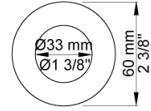

Date:

Client:

Project:

VOLA product: 2171S

2171S

One-handle build-in mixer with ceramic disc technology. 2171SUP = Mixer 2100. 2171SAP = Handle NR21, hand shower and hand shower holder with non-return valve 070S, hose 1500 mm, 2 pcs. 60 mm circular flanges 001, 2001.

Flow

	Bar:	1.0	2.0	3.0	4.0	5.0
2171S ¹⁾	(l/min)	6.9	9.8	12.0	13.9	15.5

¹⁾ USA: Flow restricted to 2 gpm (7.6 l/min)

Available in colors

- Color 02, Grey
- Color 04, Light blue
- Color 05, Orange
- Color 06, Light green
- Color 08, Yellow
- Color 09, Dark grey
- Color 12, Mocca
- Color 14, Bright red
- Color 15, Dark blue
- Color 16, Polished chrome
- Color 17, Gloss black
- Color 18, White
- Color 19, Natural brass
- Color 20, Brushed chrome
- Color 21, Carmine red
- Color 25, Pink
- Color 27, Matt black
- Color 40, Brushed stainless steel

Date:

Client:

Project:

001
60 mm circular flange. Hole Ø33 mm.

070S
Hand shower, hand shower holder and hose with non-return valve.

2001
60 mm circular flange. Hole Ø39 mm.

Date:

Client:

Project:

2100
One-handle build-in mixer for high flow, with fixed outlet socket. 1/2" connection to copper, steel, iron or pex pipe work.

NR21
Operating handle for 2100, 2200, 2300, 2400 incl. variants. Ø43 mm.