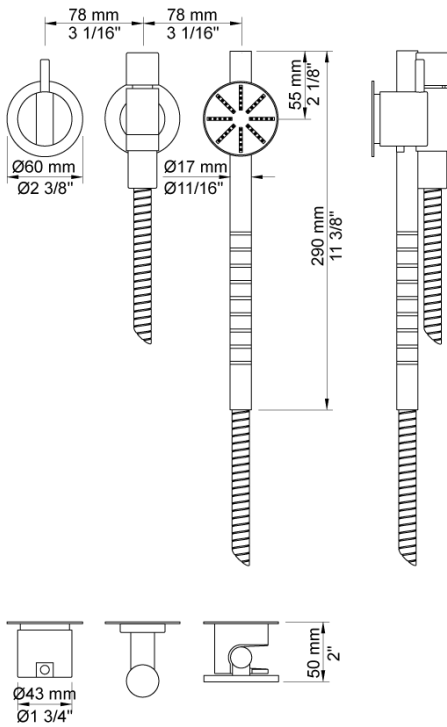

Date:

Client:

Project:

VOLA product: 2171S

2171S

One-handle build-in mixer with ceramic disc technology. 2171SUP = Mixer 2100. 2171SAP = Handle NR21, hand shower and hand shower holder with non-return valve 070S, hose 1500 mm, 2 pcs. 60 mm circular flanges 001, 2001.

Flow

	Bar:	1.0	2.0	3.0	4.0	5.0
2171S ¹⁾	(l/min)	6.9	9.8	12.0	13.9	15.5

¹⁾ USA: Flow restricted to 2 gpm (7.6 l/min)

Available in colors

- Color 02, Grey
- Color 04, Light blue
- Color 05, Orange
- Color 06, Light green
- Color 08, Yellow
- Color 09, Dark grey
- Color 12, Mocca
- Color 14, Bright red
- Color 15, Dark blue
- Color 16, Polished chrome
- Color 17, Gloss black
- Color 18, White
- Color 19, Natural brass
- Color 20, Brushed chrome
- Color 21, Carmine red
- Color 25, Pink
- Color 27, Matt black
- Color 40, Brushed stainless steel

Date:

Client:

Project:

001
60 mm circular flange. Hole Ø33 mm.

070S
Hand shower, hand shower holder and hose with non-return valve.

2001
60 mm circular flange. Hole Ø39 mm.

Date:

Client:

Project:

2100
One-handle build-in mixer for high flow, with fixed outlet socket. 1/2" connection to copper, steel, iron or pex pipe work.

NR21
Operating handle for 2100, 2200, 2300, 2400 incl. variants. Ø43 mm.