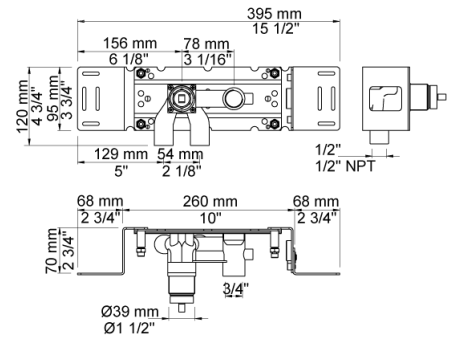

Date:

Client:

Project:

VOLA product: 2171S

2171S

One-handle build-in mixer with ceramic disc technology. 2171SUP = Mixer 2100. 2171SAP = Handle NR21, hand shower and hand shower holder with non-return valve 070S, hose 1500 mm, 2 pcs. 60 mm circular flanges 001, 2001.

Date:

Client:

Project:

001
60 mm circular flange. Hole Ø33 mm.

070S
Hand shower, hand shower holder and hose with non-return valve.

2001
60 mm circular flange. Hole Ø39 mm.

Date:

Client:

Project:

2100
One-handle build-in mixer for high flow, with fixed outlet socket. 1/2" connection to copper, steel, iron or pex pipe work.

NR21
Operating handle for 2100, 2200, 2300, 2400 incl. variants. Ø43 mm.