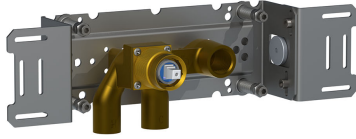

Date:

Client:

Project:

VOLA product: 2171S

2171S

One-handle build-in mixer with ceramic disc technology. 2171SUP = Mixer 2100. 2171SAP = Handle NR21, hand shower and hand shower holder with non-return valve 070S, hose 1500 mm, 2 pcs. 60 mm circular flanges 001, 2001.

Flow

	Bar:	1.0	2.0	3.0	4.0	5.0
2171S ¹⁾	(l/min)	6.9	9.8	12.0	13.9	15.5

¹⁾ USA: Flow restricted to 2 gpm (7.6 l/min)

Available in colors

- Color 02, Grey
- Color 04, Light blue
- Color 05, Orange
- Color 06, Light green
- Color 08, Yellow
- Color 09, Dark grey
- Color 12, Mocca
- Color 14, Bright red
- Color 15, Dark blue
- Color 16, Polished chrome
- Color 17, Gloss black
- Color 18, White
- Color 19, Natural brass
- Color 20, Brushed chrome
- Color 21, Carmine red
- Color 25, Pink
- Color 27, Matt black
- Color 40, Brushed stainless steel

Date:

Client:

Project:

001
60 mm circular flange. Hole Ø33 mm.

070S
Hand shower, hand shower holder and hose with non-return valve.

2001
60 mm circular flange. Hole Ø39 mm.

Date:

Client:

Project:

2100
One-handle build-in mixer for high flow, with fixed outlet socket. 1/2" connection to copper, steel, iron or pex pipe work.

NR21
Operating handle for 2100, 2200, 2300, 2400 incl. variants. Ø43 mm.