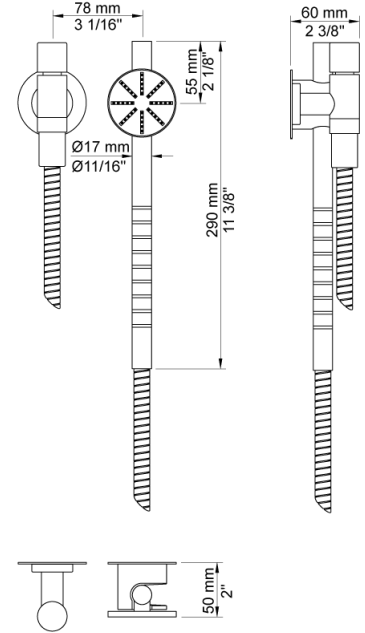

Date:

Client:

Project:

VOLA product: 2171S

2171S

One-handle build-in mixer with ceramic disc technology. 2171SUP = Mixer 2100. 2171SAP = Handle NR21, hand shower and hand shower holder with non-return valve 070S, hose 1500 mm, 2 pcs. 60 mm circular flanges 001, 2001.

Flow

	Bar:	1.0	2.0	3.0	4.0	5.0
2171S ¹⁾	(l/min)	6.9	9.8	12.0	13.9	15.5

¹⁾ USA: Flow restricted to 2 gpm (7.6 l/min)

Available in colors

- Color 02, Grey
- Color 04, Light blue
- Color 05, Orange
- Color 06, Light green
- Color 08, Yellow
- Color 09, Dark grey
- Color 12, Mocca
- Color 14, Bright red
- Color 15, Dark blue
- Color 16, Polished chrome
- Color 17, Gloss black
- Color 18, White
- Color 19, Natural brass
- Color 20, Brushed chrome
- Color 21, Carmine red
- Color 25, Pink
- Color 27, Matt black
- Color 40, Brushed stainless steel

Date:

Client:

Project:

001
60 mm circular flange. Hole Ø33 mm.

070S
Hand shower, hand shower holder and hose with non-return valve.

2001
60 mm circular flange. Hole Ø39 mm.

Date:

Client:

Project:

2100
One-handle build-in mixer for high flow, with fixed outlet socket. 1/2" connection to copper, steel, iron or pex pipe work.

NR21
Operating handle for 2100, 2200, 2300, 2400 incl. variants. Ø43 mm.