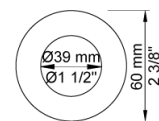

Flow

	Bar:	1.0	2.0	3.0	4.0	5.0
2171S ¹⁾	(l/min)	6.9	9.8	12.0	13.9	15.5

¹⁾ USA: Flow restricted to 2 gpm (7.6 l/min)

Available in colors

- Color 02, Grey
- Color 04, Light blue
- Color 05, Orange
- Color 06, Light green
- Color 08, Yellow
- Color 09, Dark grey
- Color 12, Mocca
- Color 14, Bright red
- Color 15, Dark blue
- Color 16, Polished chrome
- Color 17, Gloss black
- Color 18, White
- Color 19, Natural brass
- Color 20, Brushed chrome
- Color 21, Carmine red
- Color 25, Pink
- Color 27, Matt black
- Color 40, Brushed stainless steel

Date:

Client:

Project:

001
60 mm circular flange. Hole Ø33 mm.

070S
Hand shower, hand shower holder and hose with non-return valve.

2001
60 mm circular flange. Hole Ø39 mm.

Date:

Client:

Project:

2100
One-handle build-in mixer for high flow, with fixed outlet socket. 1/2" connection to copper, steel, iron or pex pipe work.

NR21
Operating handle for 2100, 2200, 2300, 2400 incl. variants. Ø43 mm.