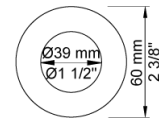

Date:

Client:

Project:

VOLA product: 2261

2261

One-handle build-in mixer with ceramic disc technology. 2261UP = Mixer 2200. 2261AP = Handle NR21, wall mounted head shower 060, 60 mm circular flanges 2001.

Flow

	Bar:	1.0	2.0	3.0	4.0	5.0
2261 ¹⁾	(l/min)	11.6	16.3	20.0	23.1	25.8

¹⁾ USA: Flow restricted to 1.8 gpm (7.0 l/min)

Available in colors

- Color 02, Grey
- Color 04, Light blue
- Color 05, Orange
- Color 06, Light green
- Color 08, Yellow
- Color 09, Dark grey
- Color 12, Mocca
- Color 14, Bright red
- Color 15, Dark blue
- Color 16, Polished chrome
- Color 17, Gloss black
- Color 18, White
- Color 19, Natural brass
- Color 20, Brushed chrome
- Color 21, Carmine red
- Color 25, Pink
- Color 27, Matt black
- Color 40, Brushed stainless steel

Date:

Client:

Project:

060
Head shower, round, wall-mounted.

2001
60 mm circular flange. Hole $\varnothing 39$ mm.

200M
Separate outlet socket. 1/2" connection to copper, steel, iron or pex pipe work.

Date:

Client:

Project:

2200
One-handle build-in mixer for high flow, including separate outlet socket, 200M. 1/2" connection to copper, steel, iron or pex pipe Work.

NR21
Operating handle for 2100, 2200, 2300, 2400 incl. variants. Ø43 mm.