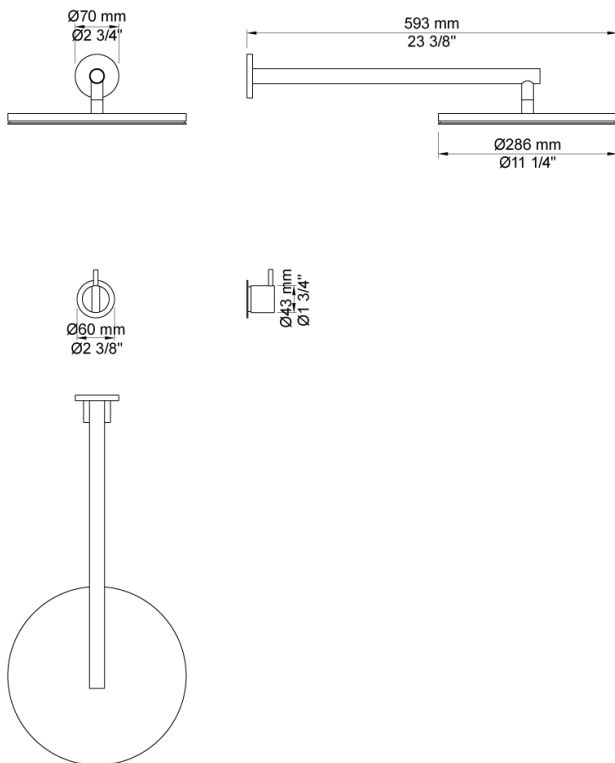

Date:

Client:

Project:

VOLA product: 2261

2261

One-handle build-in mixer with ceramic disc technology. 2261UP = Mixer 2200. 2261AP = Handle NR21, wall mounted head shower 060, 60 mm circular flanges 2001.

Flow

	Bar:	1.0	2.0	3.0	4.0	5.0
2261 ¹⁾	(l/min)	11.6	16.3	20.0	23.1	25.8

¹⁾ USA: Flow restricted to 1.8 gpm (7.0 l/min)

Available in colors

- Color 02, Grey
- Color 04, Light blue
- Color 05, Orange
- Color 06, Light green
- Color 08, Yellow
- Color 09, Dark grey
- Color 12, Mocca
- Color 14, Bright red
- Color 15, Dark blue
- Color 16, Polished chrome
- Color 17, Gloss black
- Color 18, White
- Color 19, Natural brass
- Color 20, Brushed chrome
- Color 21, Carmine red
- Color 25, Pink
- Color 27, Matt black
- Color 40, Brushed stainless steel

Date:

Client:

Project:

060
Head shower, round, wall-mounted.

2001
60 mm circular flange. Hole $\varnothing 39$ mm.

200M
Separate outlet socket. 1/2" connection to copper, steel, iron or pex pipe work.

Date:

Client:

Project:

2200
One-handle build-in mixer for high flow, including separate outlet socket, 200M. 1/2" connection to copper, steel, iron or pex pipe Work.

NR21
Operating handle for 2100, 2200, 2300, 2400 incl. variants. Ø43 mm.