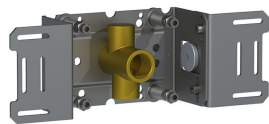

Date:

Client:

Project:

VOLA product: 2261

2261

One-handle build-in mixer with ceramic disc technology. 2261UP = Mixer 2200. 2261AP = Handle NR21, wall mounted head shower 060, 60 mm circular flanges 2001.

Flow

Date:

Client:

Project:

060
Head shower, round, wall-mounted.

2001
60 mm circular flange. Hole $\varnothing 39$ mm.

200M
Separate outlet socket. 1/2" connection to copper, steel, iron or pex pipe work.

Date:

Client:

Project:

2200
One-handle build-in mixer for high flow, including separate outlet socket, 200M. 1/2" connection to copper, steel, iron or pex pipe Work.

NR21
Operating handle for 2100, 2200, 2300, 2400 incl. variants. Ø43 mm.