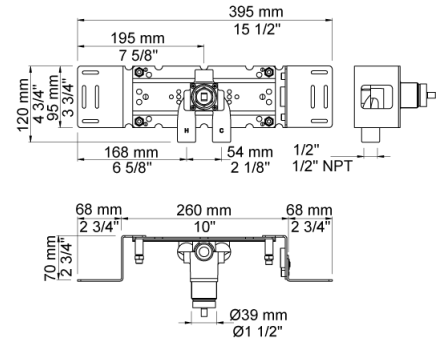

Date:

Client:

Project:

VOLA product: 2261

2261

One-handle build-in mixer with ceramic disc technology. 2261UP = Mixer 2200. 2261AP = Handle NR21, wall mounted head shower 060, 60 mm circular flanges 2001.

Flow

Date:

Client:

Project:

060
Head shower, round, wall-mounted.

2001
60 mm circular flange. Hole $\varnothing 39$ mm.

200M
Separate outlet socket. 1/2" connection to copper, steel, iron or pex pipe work.

Date:

Client:

Project:

2200
One-handle build-in mixer for high flow, including separate outlet socket, 200M. 1/2" connection to copper, steel, iron or pex pipe Work.

NR21
Operating handle for 2100, 2200, 2300, 2400 incl. variants. Ø43 mm.