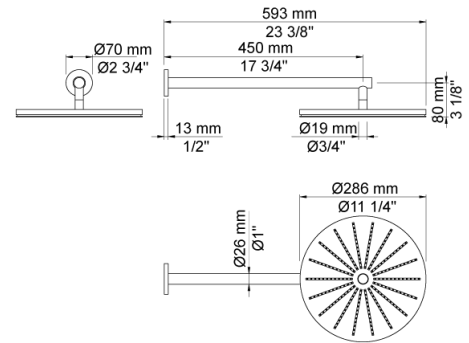

Date:

Client:

Project:

VOLA product: 2261

2261

One-handle build-in mixer with ceramic disc technology. 2261UP = Mixer 2200. 2261AP = Handle NR21, wall mounted head shower 060, 60 mm circular flanges 2001.

Flow

	Bar:	1.0	2.0	3.0	4.0	5.0
2261 ¹⁾	(l/min)	11.6	16.3	20.0	23.1	25.8

¹⁾ USA: Flow restricted to 1.8 gpm (7.0 l/min)

Available in colors

- Color 02, Grey
- Color 04, Light blue
- Color 05, Orange
- Color 06, Light green
- Color 08, Yellow
- Color 09, Dark grey
- Color 12, Mocca
- Color 14, Bright red
- Color 15, Dark blue
- Color 16, Polished chrome
- Color 17, Gloss black
- Color 18, White
- Color 19, Natural brass
- Color 20, Brushed chrome
- Color 21, Carmine red
- Color 25, Pink
- Color 27, Matt black
- Color 40, Brushed stainless steel

Date:

Client:

Project:

060
Head shower, round, wall-mounted.

2001
60 mm circular flange. Hole $\varnothing 39$ mm.

200M
Separate outlet socket. 1/2" connection to copper, steel, iron or pex pipe work.

Date:

Client:

Project:

2200
One-handle build-in mixer for high flow, including separate outlet socket, 200M. 1/2" connection to copper, steel, iron or pex pipe Work.

NR21
Operating handle for 2100, 2200, 2300, 2400 incl. variants. Ø43 mm.