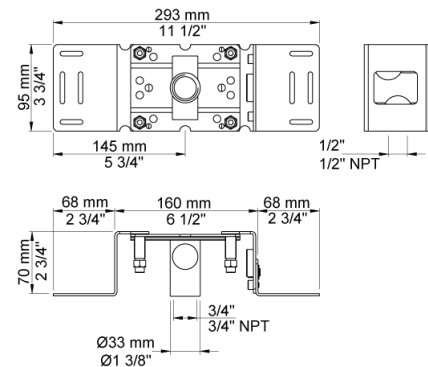

Date:

Client:

Project:

VOLA product: 2261

2261

One-handle build-in mixer with ceramic disc technology. 2261UP = Mixer 2200. 2261AP = Handle NR21, wall mounted head shower 060, 60 mm circular flanges 2001.

Flow

Date:

Client:

Project:

060
Head shower, round, wall-mounted.

2001
60 mm circular flange. Hole $\varnothing 39$ mm.

200M
Separate outlet socket. 1/2" connection to copper, steel, iron or pex pipe work.

Date:

Client:

Project:

2200
One-handle build-in mixer for high flow, including separate outlet socket, 200M. 1/2" connection to copper, steel, iron or pex pipe Work.

NR21
Operating handle for 2100, 2200, 2300, 2400 incl. variants. Ø43 mm.