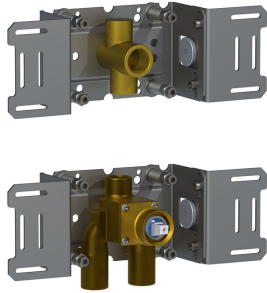

Date:

Client:

Project:

VOLA product: 2261

2261

One-handle build-in mixer with ceramic disc technology. 2261UP = Mixer 2200. 2261AP = Handle NR21, wall mounted head shower 060, 60 mm circular flanges 2001.

Flow

Date:

Client:

Project:

060
Head shower, round, wall-mounted.

2001
60 mm circular flange. Hole $\varnothing 39$ mm.

200M
Separate outlet socket. 1/2" connection to copper, steel, iron or pex pipe work.

Date:

Client:

Project:

2200
One-handle build-in mixer for high flow, including separate outlet socket, 200M. 1/2" connection to copper, steel, iron or pex pipe Work.

NR21
Operating handle for 2100, 2200, 2300, 2400 incl. variants. Ø43 mm.