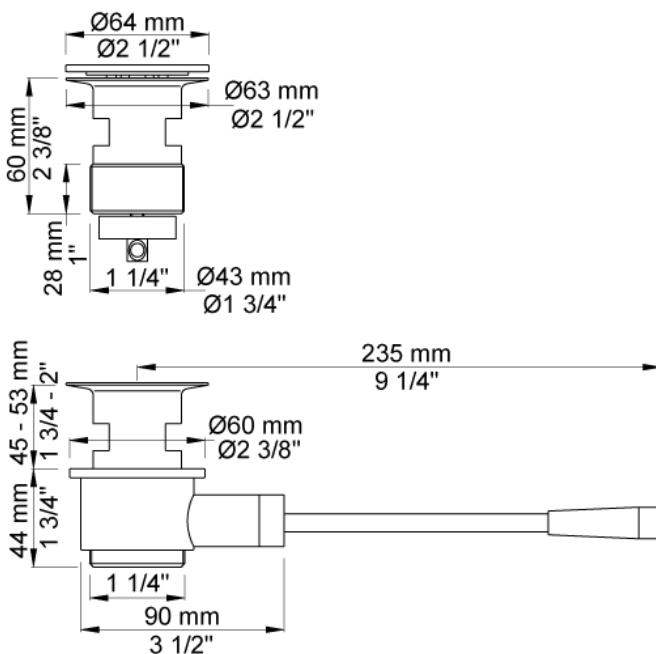

Date:

Client:

Project:

VOLA product: A13

A13

1 1/4" lever action pop-up waste. The part that goes through the wash basin, is polished chrome when you order the A13 in colours.

Available in colors

- Color 02, Grey
- Color 04, Light blue
- Color 05, Orange
- Color 06, Light green
- Color 08, Yellow
- Color 09, Dark grey
- Color 12, Mocca
- Color 14, Bright red
- Color 15, Dark blue
- Color 16, Polished chrome
- Color 17, Gloss black
- Color 18, White
- Color 19, Natural brass
- Color 20, Brushed chrome
- Color 21, Carmine red
- Color 25, Pink
- Color 27, Matt black
- Color 40, Brushed stainless steel