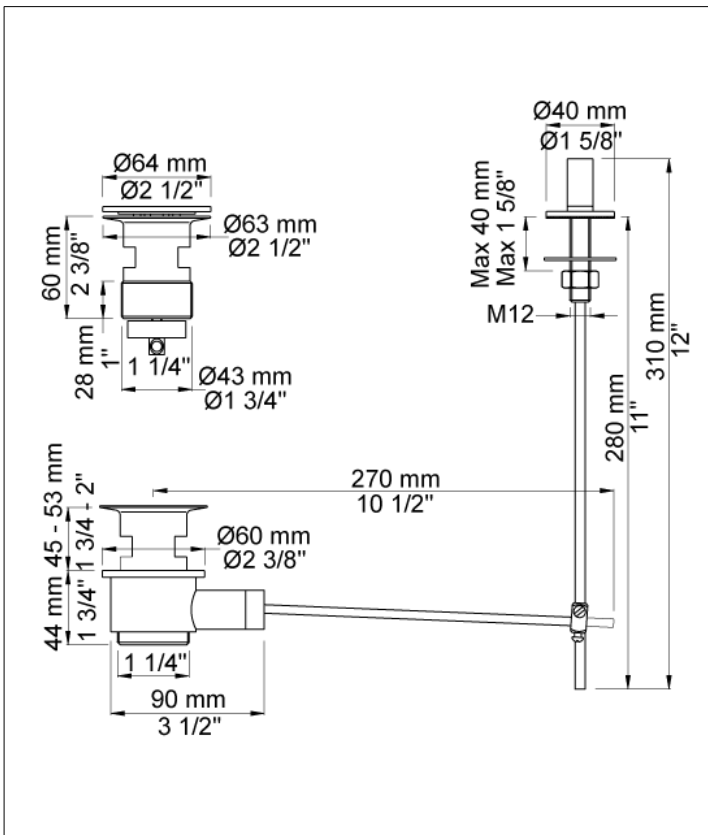

Date:

Client:

Project:

VOLA product: A14

A14

1 1/4" pop-up waste with pull rod. The part that goes through the wash basin, is polished chrome when you order the A14 in colours.

Available in colors

- Color 02, Grey
- Color 04, Light blue
- Color 05, Orange
- Color 06, Light green
- Color 08, Yellow
- Color 09, Dark grey
- Color 12, Mocca
- Color 14, Bright red
- Color 15, Dark blue
- Color 16, Polished chrome
- Color 17, Gloss black
- Color 18, White
- Color 19, Natural brass
- Color 20, Brushed chrome
- Color 21, Carmine red
- Color 25, Pink
- Color 27, Matt black
- Color 40, Brushed stainless steel