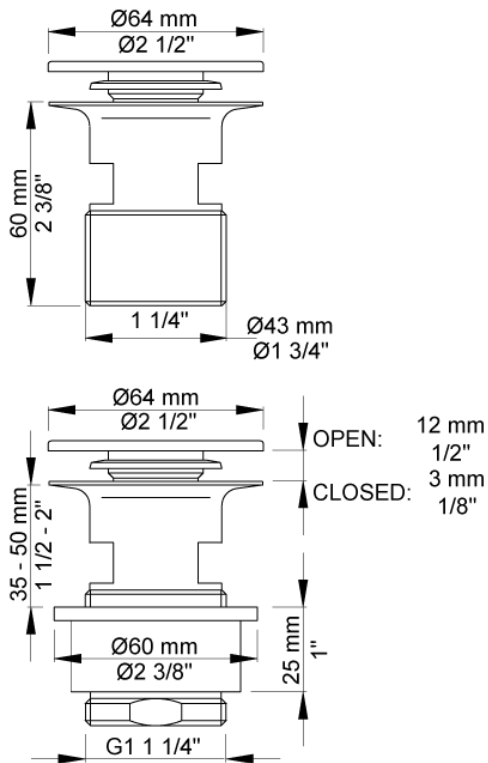

Date:

Client:

Project:

VOLA product: A62

**A62**

1 1/4" slotted push operated waste.

The part that goes through the wash basin, is polished chrome when you order the A62 in colour 40 and colours.

**Available in colors**