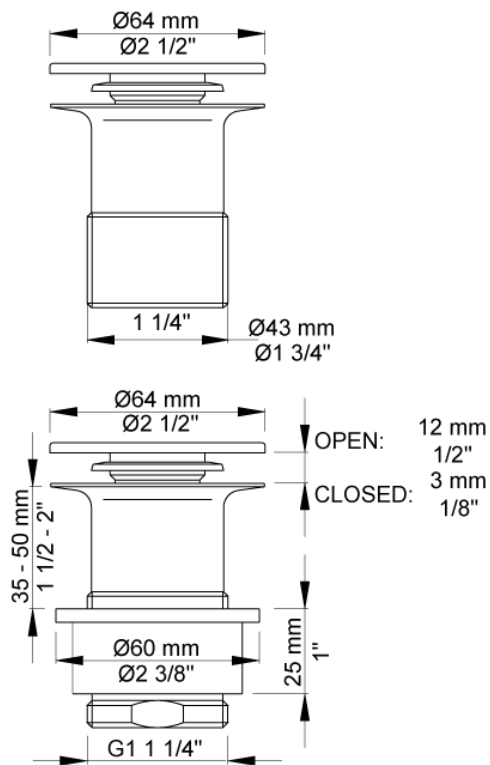

Date:

Client:

Project:

VOLA product: A63

A63

1 1/4" unslotted push operated waste. The part that goes through the wash basin, is polished chrome when you order the A62 in colour 40 and colours.

Available in colors