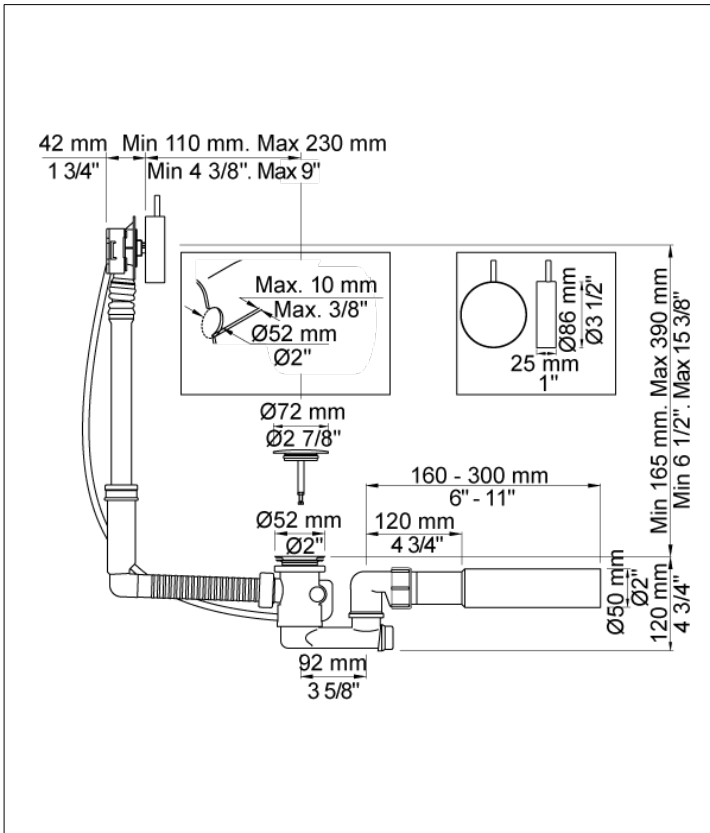

Date:

Client:

Project:

VOLA product: A23

A23

1½" pop-up waste with overflow.

Available in colors

- Color 02, Grey
- Color 04, Light blue
- Color 05, Orange
- Color 06, Light green
- Color 08, Yellow
- Color 09, Dark grey
- Color 12, Mocca
- Color 14, Bright red
- Color 15, Dark blue
- Color 16, Polished chrome
- Color 17, Gloss black
- Color 18, White
- Color 19, Natural brass
- Color 20, Brushed chrome
- Color 21, Carmine red
- Color 25, Pink
- Color 27, Matt black
- Color 40, Brushed stainless steel