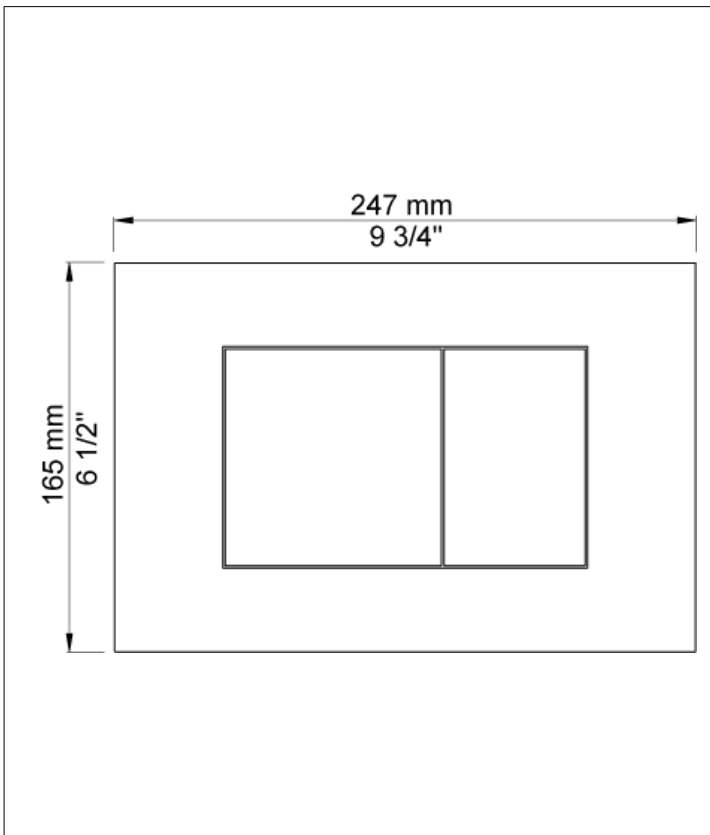

Date:

Client:

Project:

VOLA product: A85

A85

Dual cistern push plate for Geberit (Series 300/320/720).
Sigma. Minimum build-in depth 35 mm.

Available in colors

- Color 02, Grey
- Color 04, Light blue
- Color 05, Orange
- Color 06, Light green
- Color 08, Yellow
- Color 09, Dark grey
- Color 12, Mocca
- Color 14, Bright red
- Color 15, Dark blue
- Color 16, Polished chrome
- Color 17, Gloss black
- Color 18, White
- Color 19, Natural brass
- Color 20, Brushed chrome
- Color 21, Carmine red
- Color 25, Pink
- Color 27, Matt black
- Color 40, Brushed stainless steel