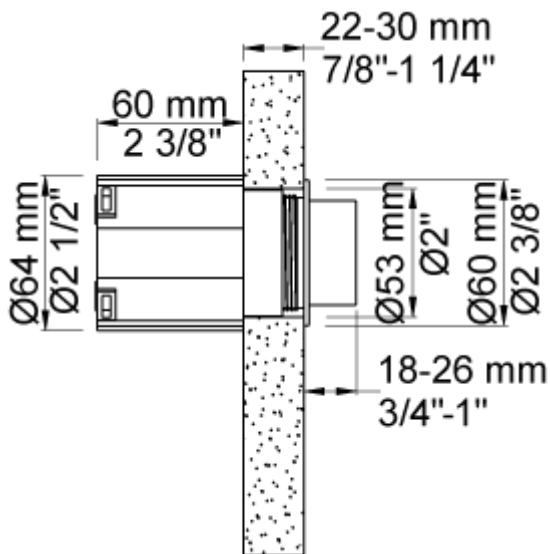

Date:

Client:

Project:

VOLA product: A83

A83

Push button for dual flow system for Geberit (Serie 100/200/300/320) Sigma, Kappa, Omega and Delta, with pneumatic flush and Ifö (installation parts IFÖ artnr 7925461 and 2 pc. 7925408).