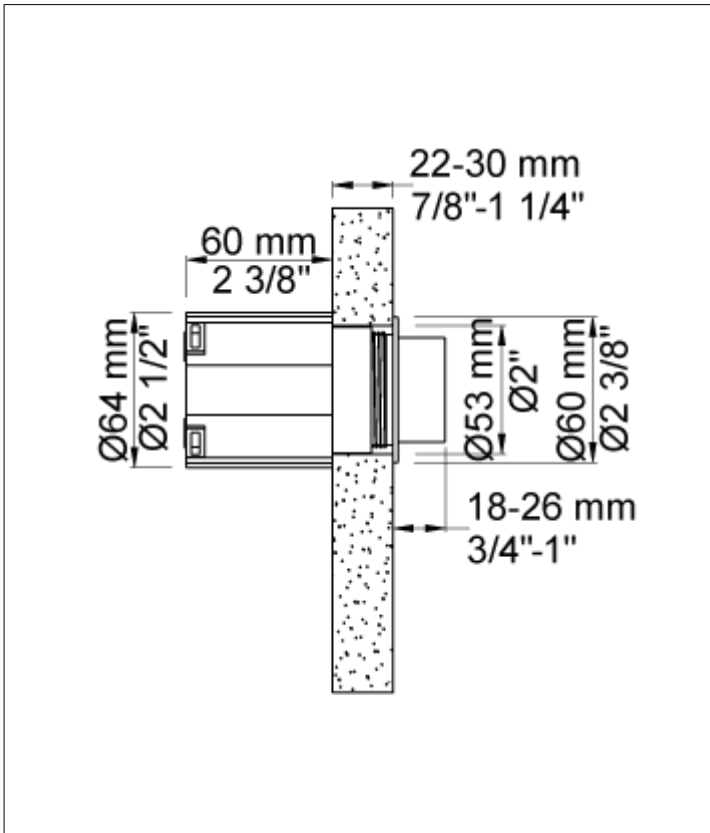

Date:

Client:

Project:

VOLA product: A82

**A82**

Push button for Geberit (Serie 100/200/300/320), Ifö (installation parts IFÖ artnr 7925461 and 7925408), Sigma, Kappa, Omega and Delta, with pneumatic flush.