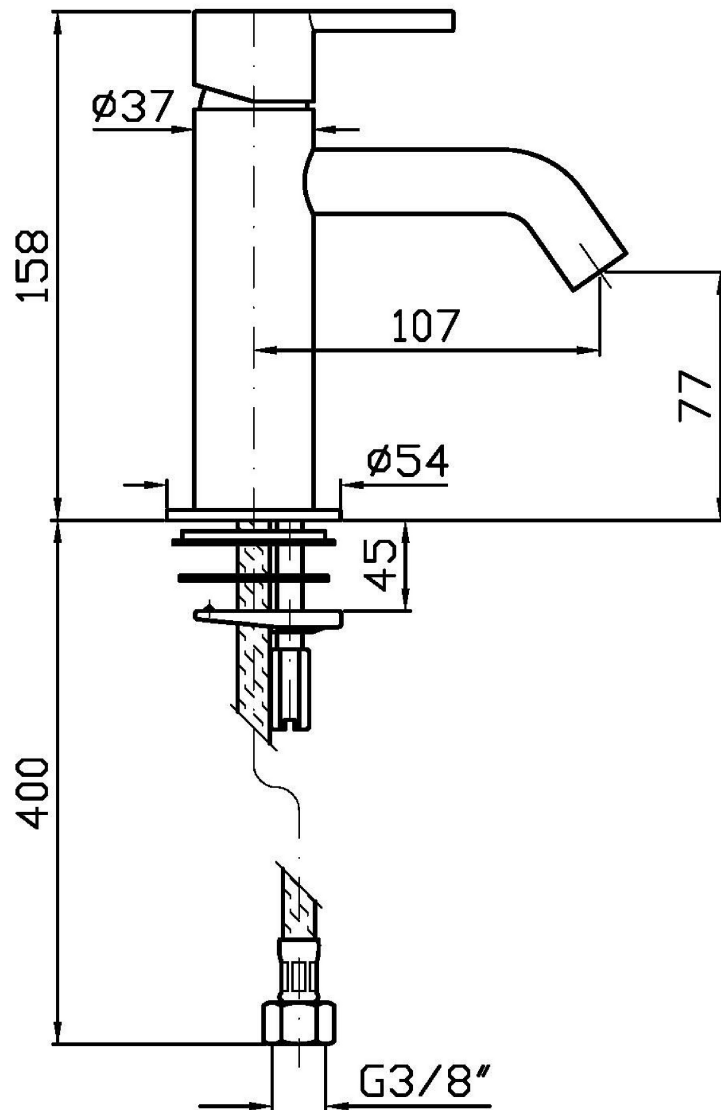

GILL

ZGL707

Disegno Complessivo / Overall Drawing