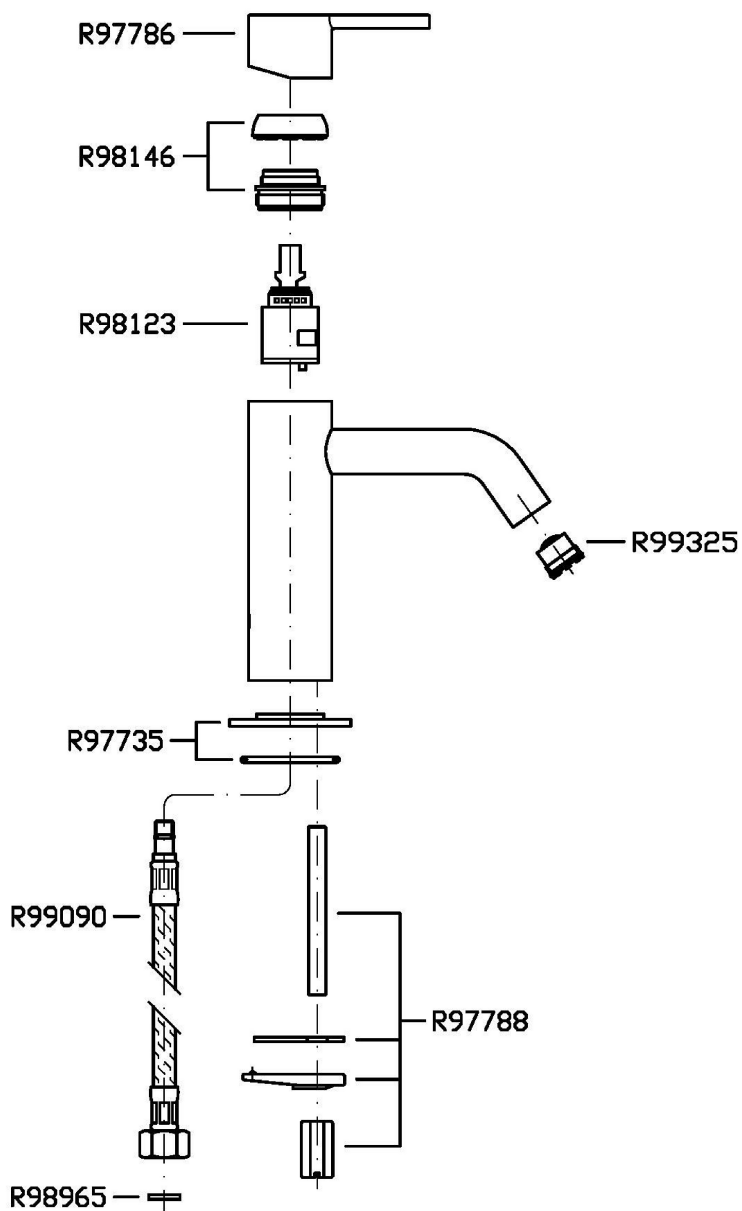

GILL

ZGL707

Esplosi / Exploded