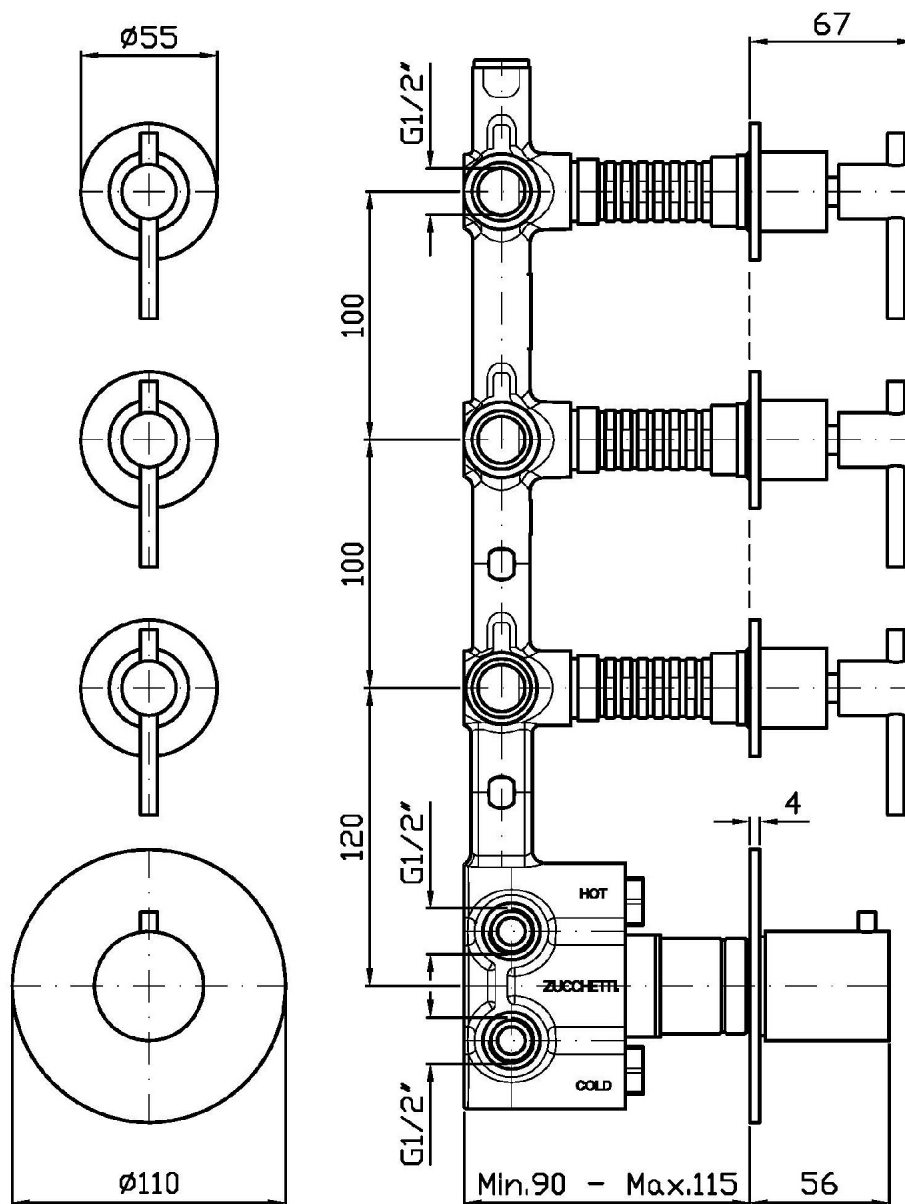

HELM

ZHL661.X

Disegno Complessivo / Overall Drawing