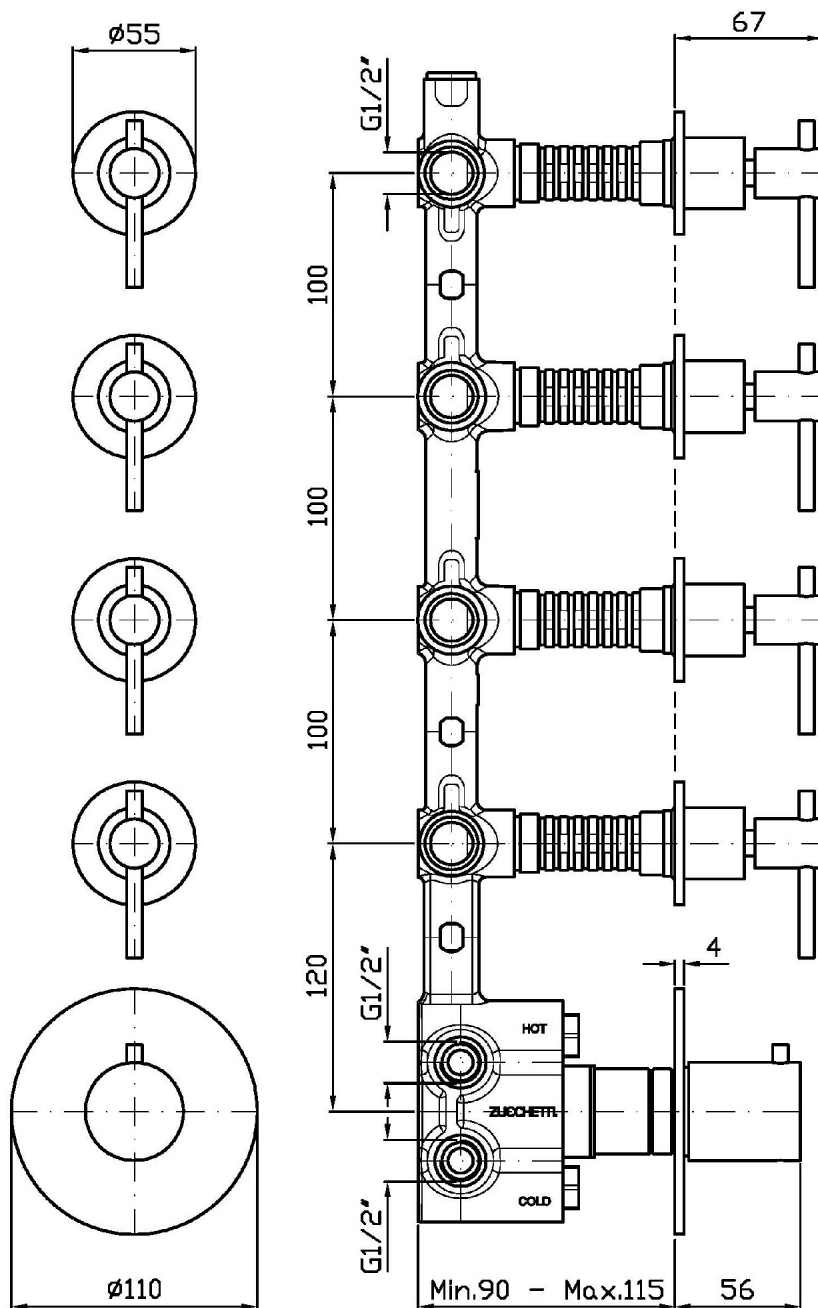

HELM

ZHL662.X

Termostatico incasso doccia con 4 rubinetti d'arresto. / Built-in thermostatic shower mixer with 4 stop valves.

Termostatico incasso doccia da 1/2", in acciaio inox AISI 316L, con 4 rubinetti d'arresto.

1/2" built-in thermostatic shower mixer in AISI 316L stainless steel, with 4 stop valves.

R97823

Parte incasso. / Built-in part.

Finiture / Finishes

 X Acciaio inox spazzolato / Brushed stainless steel	 XG2 Acciaio inox spazz.-godr. verticale / Br. stainless steel - Vertical knurling	 XG3 Acciaio inox spazz.-godronatura diagonale / Br. stainless steel-diagonal knurling	 XP31 Brushed PVD British gold / -	 XP31G2 Br. PVD British gold-godr. verticale / Br. PVD British gold-vertical knurling	 XP31G3 Br. PVD British gold-godr. diagonale / Br. PVD British gold-diagonal knurling	 XP41 Brushed PVD gold / Brushed PVD gold	 XP41G2 Br. PVD gold-godronatura verticale / Brushed PVD gold-vertical knurling
 XP41G3 Br. PVD gold-godr. diagonale / Br. PVD gold-diagonal knurling	 XP81 PVD Brushed Total Black / PVD Brushed Total Black	 XP81G2 Br. PVD Total Black-godr. verticale / Br. PVD Total Black-vertical knurling	 XP81G3 Br. PVD Total Black-godr. diagonale / Br. PVD Total Black-diagonal knurling	 XP91 Brushed PVD copper / Brushed PVD copper	 XP91G2 Br. PVD copper-godr. verticale / Br. PVD copper-vertical knurling	 XP91G3 Br. PVD copper-godr. diagonale / Br. PVD copper-diagonal knurling	

HELM

ZHL662.X

Disegno Complessivo / Overall Drawing

HELM

ZHL662.X Portate / Flowrates (lt/min)

PRESSIONE PRESSURE	1 BAR	2 BAR	3 BAR	4 BAR	5 BAR
1 RUBINETTO APERTO <i>P1</i>	13,2	18,4	22,7	26,2	29,2
2 RUBINETTO APERTI 2 TAPS OPENED <i>P2</i>	16,5	23,6	29	33,3	37,6
3 RUBINETTO APERTI 3 TAPS OPENED <i>P3</i>	17,7	25,3	31,3	36,2	40,4
4 RUBINETTO APERTI 4 TAPS OPENED <i>P4</i>	18,5	26	31,9	36,9	41,3
<i>P5</i>					