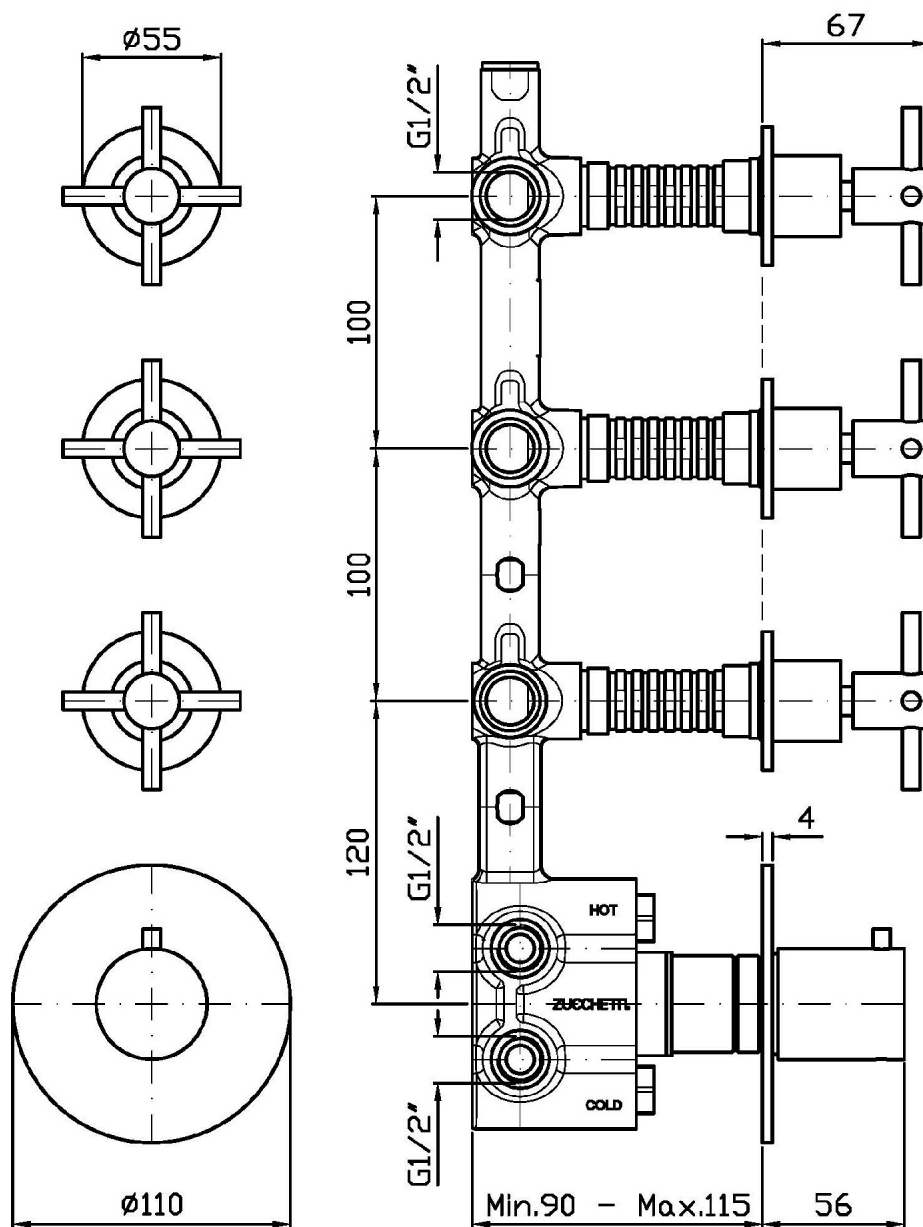

HELM

ZHM661.X

Disegno Complessivo / Overall Drawing