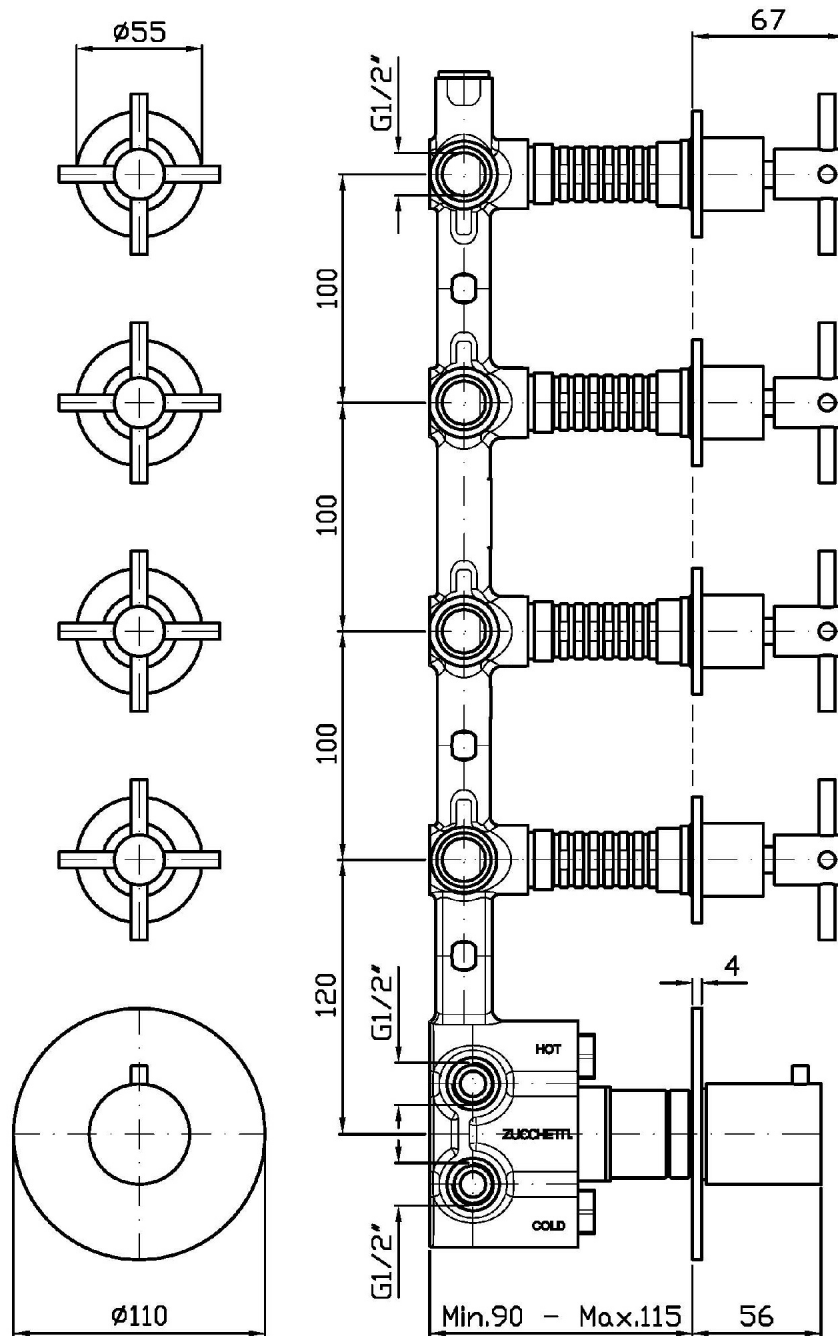

HELM

ZHM662.X

Disegno Complessivo / Overall Drawing