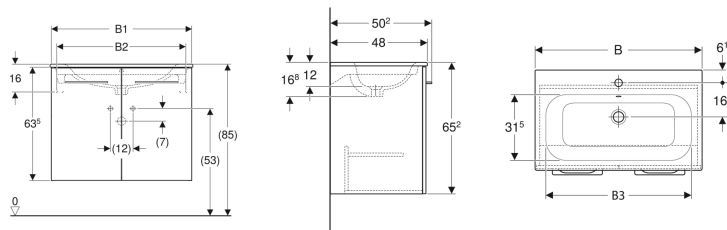

Geberit Selnova Square set of vanity basin, slim rim, with cabinet, two doors

Example image

Characteristics

- Wall-hung
- Slim rim
- With two doors
- With one fixed shelf
- Opening with handle

- Door with soft closing
- Washbasin cabinet made of high-compressed three-layer chipboard
- Moisture-resistant
- Delivered preassembled

Technical data

Product material | Fine fireclay

Scope of delivery

- Washbasin
- Cabinet for vanity basin
- Handle
- Fastening material

Art. no.	Colour / surface	Tap hole	Overflow	B	B1	B2	B3	H	T
501.256.00.1	white / high-gloss coated	centred	visible	80 cm	78.8 cm	72 cm	74 cm	65.2 cm	50.2 cm
501.258.00.1	hickory / wooden-textured melamine	centred	visible	80 cm	78.8 cm	72 cm	74 cm	65.2 cm	50.2 cm
501.257.00.1	lava / matt coated	centred	visible	80 cm	78.8 cm	72 cm	74 cm	65.2 cm	50.2 cm
501.259.00.1	light hickory / wooden-textured melamine	centred	visible	80 cm	78.8 cm	72 cm	74 cm	65.2 cm	50.2 cm
501.260.00.1	white / high-gloss coated	centred	visible	100 cm	98.8 cm	92 cm	94 cm	65.2 cm	50.2 cm
501.262.00.1	hickory / wooden-textured melamine	centred	visible	100 cm	98.8 cm	92 cm	94 cm	65.2 cm	50.2 cm
501.261.00.1	lava / matt coated	centred	visible	100 cm	98.8 cm	92 cm	94 cm	65.2 cm	50.2 cm
501.263.00.1	light hickory / wooden-textured melamine	centred	visible	100 cm	98.8 cm	92 cm	94 cm	65.2 cm	50.2 cm