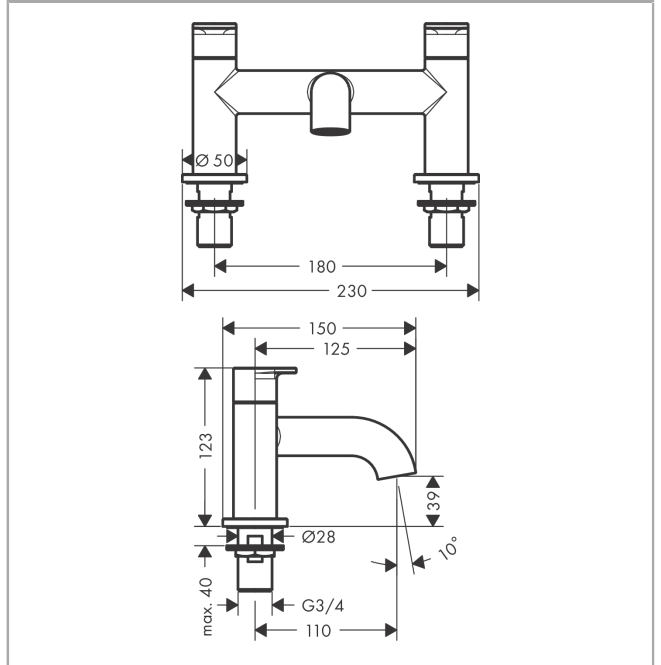

Vernis Blend

2-hole rim mounted bath mixer

Surfaces: **Matt Black** Article Number: **71442670**

Description

product features

- projection 110 mm
- connection type: G 3/4
- centre distance: 180 mm
- ceramic valves hot/ cold 90°
- operating pressure from 0.2 bar
- connection dimension: DN20

Product image

Scale drawing

Flowchart