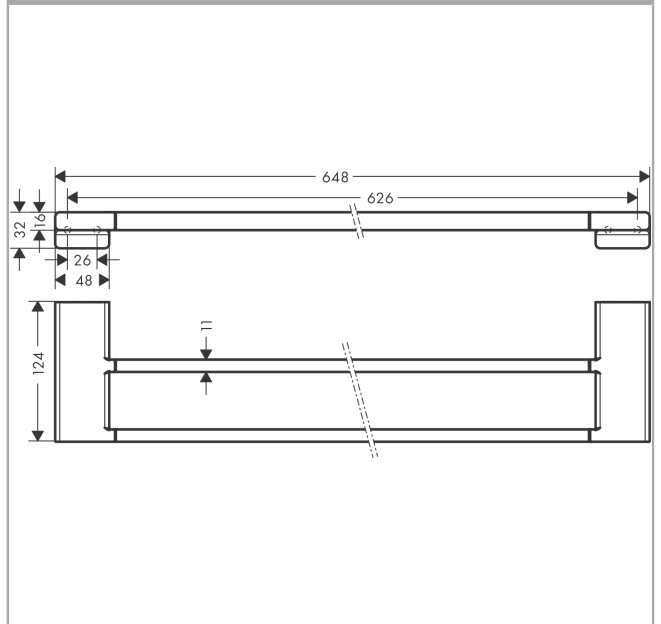

**AddStoris**

**Double bath towel rail**

Surfaces: **Chrome** Article Number: **41743000**

**Description**

**product features**

- wall-mounted
- material: metal
- material holder: metal
- length: 648 mm
- with mounting material
- concealed fastening
- drilling distance: 626 mm
- diameter drill hole: 6 mm

**Design awards**

reddot winner 2021

**Product image**

**Scale drawing**

**AddStoris**  
**Double bath towel rail**

Surfaces: **Chrome**    Article Number: **41743000**

**Exploded Drawing**

Year of production: >04/21

**AddStoris**  
**Double bath towel rail**  
 Surfaces: **Chrome** Article Number: **41743000**

**Spare part list**

Year of production: >04/21

<b>Pos.</b>	<b>Description</b>	<b>Article Number</b>	<b>Price</b>	<b>PU</b>
1	mounting set	40915000	-	1