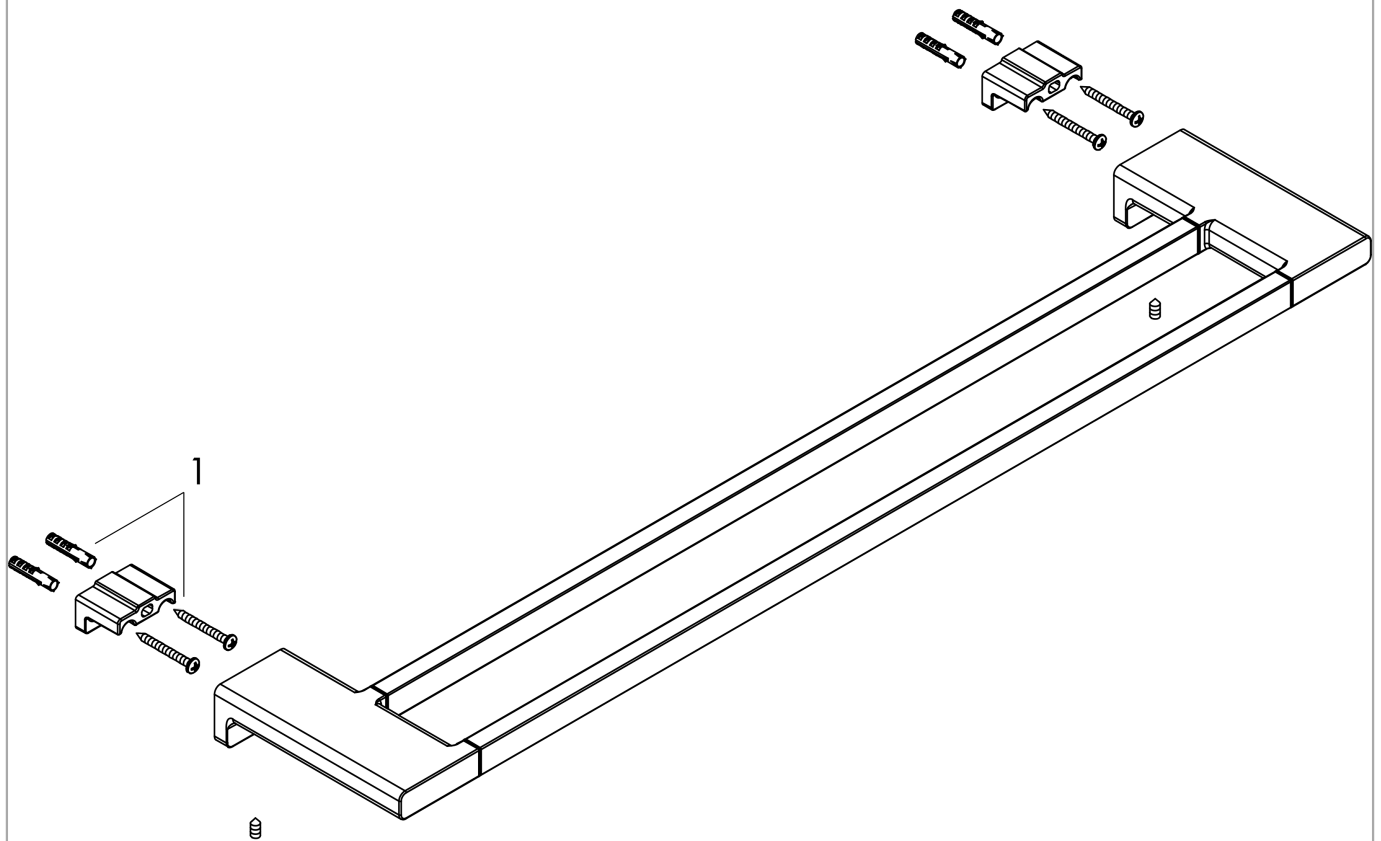

**AddStoris**

**Double bath towel rail**

Surfaces: **Chrome** Article Number: **41743000**

**Description**

**product features**

- wall-mounted
- material: metal
- material holder: metal
- length: 648 mm
- with mounting material
- concealed fastening
- drilling distance: 626 mm
- diameter drill hole: 6 mm

**Design awards**

reddot winner 2021

**Product image**

**Scale drawing**

**AddStoris**  
**Double bath towel rail**

Surfaces: **Chrome**    Article Number: **41743000**

**Exploded Drawing**

Year of production: >04/21

**AddStoris**  
**Double bath towel rail**  
 Surfaces: **Chrome** Article Number: **41743000**

**Spare part list**

Year of production: >04/21

<b>Pos.</b>	<b>Description</b>	<b>Article Number</b>	<b>Price</b>	<b>PU</b>
1	mounting set	40915000	-	1