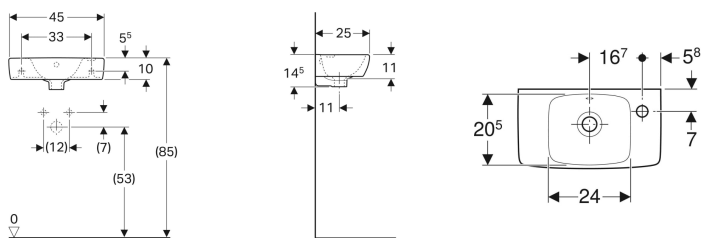

**Geberit Selnova Compact handrinse basin, small projection, with shelf surface**

Example image

**Characteristics**

- Can be installed with a washbasin cabinet
- Asymmetrical

- Small projection
- Can be combined with half pedestal
- Can be combined with full pedestal
- With shelf surface

Art. no.	Colour / surface	Tap hole	Overflow	Shelf space	B	Cabinet width	H	T
500.318.01.7	white	right	visible	left	45 cm	40.8 cm	15 cm	25 cm
500.319.01.7	white	left	visible	right	45 cm	40.8 cm	15 cm	25 cm