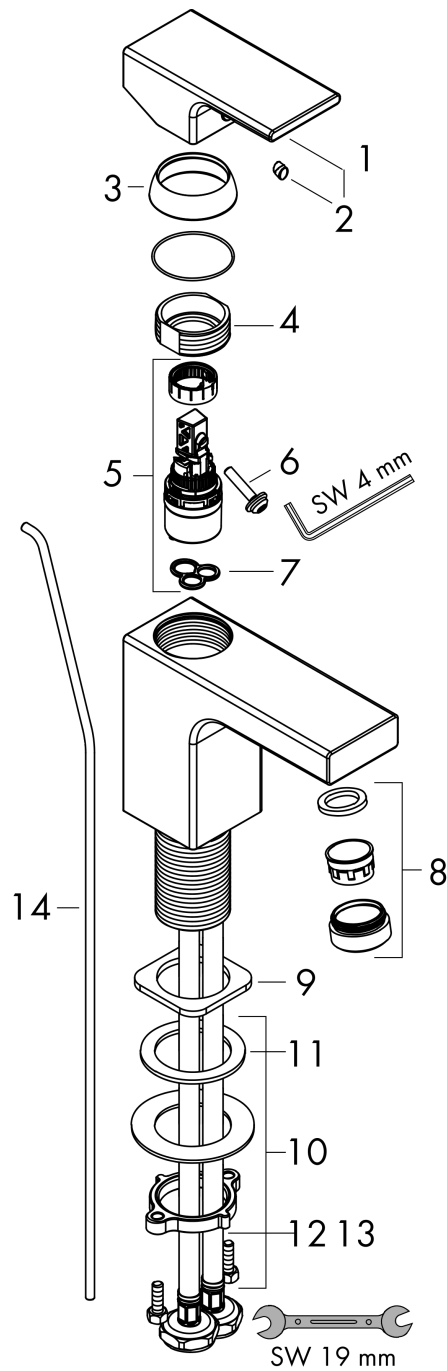

Vernis Shape

Single lever basin mixer 100 CoolStart with pop-up waste set

Surfaces: **Chrome** Article Number: **71594000**

Description

product features

- consists of: single lever basin mixer, waste set
- ComfortZone 100
- projection 110 mm
- spray type: normal spray
- maximum flow rate at 3 bar: 5 l/min
- ceramic cartridge
- temperature limitation adjustable
- with isolated water conduction - without contact with nickel and lead
- suitable for continuous flow water heaters
- pop-up waste set G 1¼
- material waste set: synthetic
- connection type: G ¾ connections
- connection dimension: DN15
- cold water in middle position

Technology

Product image

Scale drawing

Vernis Shape

Single lever basin mixer 100 CoolStart with pop-up waste set

Surfaces: **Chrome** Article Number: **71594000**

Flowchart

Vernis Shape
Single lever basin mixer 100 CoolStart with pop-up waste set
 Surfaces: **Chrome** Article Number: **71594000**

Exploded Drawing

Year of production: >04/21

Vernis Shape

Single lever basin mixer 100 CoolStart with pop-up waste set

Surfaces: **Chrome** Article Number: **71594000**

Spare part list

Year of production: >04/21

Pos.	Description	Article Number	Price	PU
1	handle	94209000	-	1
2	screw cover	96338000	-	1
3	flange	93680000	-	1
4	nut	93686000	-	1
5	cartridge, assy	97685000	-	1
6	locking screw for handle	95140000	-	1
7	seal	98865000	-	1
8	aerator swivelling M24x1 (5 l/min)	93834000	-	1
9	seal	93687000	-	1
10	fixing set (Ø 32)	13961000	-	1
11	lever collar	97548000	-	1
12	connection hose 600 mm M8x0,75 G3/8	96556000	-	1
13	O-ring 7x1,5	98422000	-	1
14	pull rod	93683000	-	1
a	pop up waste	92168000	-	1
b	fixation extension 35 mm	13898000	-	1