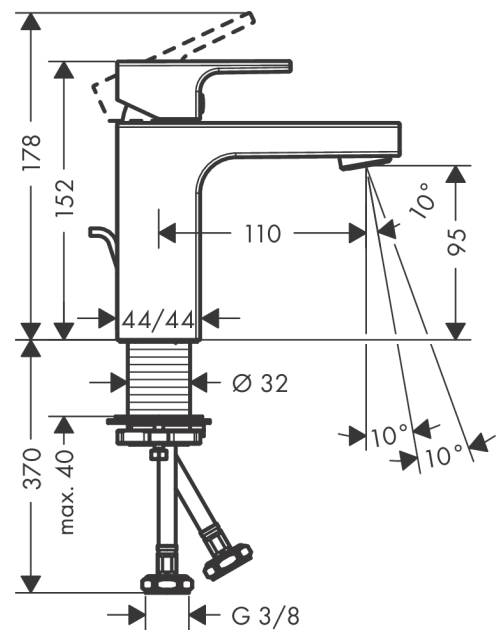

Vernis Shape

Single lever basin mixer 100 CoolStart with pop-up waste set

Surfaces: **Chrome** Article Number: **71594000**

Description

product features

- consists of: single lever basin mixer, waste set
- ComfortZone 100
- projection 110 mm
- spray type: normal spray
- maximum flow rate at 3 bar: 5 l/min
- ceramic cartridge
- temperature limitation adjustable
- with isolated water conduction - without contact with nickel and lead
- suitable for continuous flow water heaters
- pop-up waste set G 1¼
- material waste set: synthetic
- connection type: G ¾ connections
- connection dimension: DN15
- cold water in middle position

Technology

Product image

Scale drawing

Vernis Shape

Single lever basin mixer 100 CoolStart with pop-up waste set

Surfaces: **Chrome** Article Number: **71594000**

Flowchart

Vernis Shape
Single lever basin mixer 100 CoolStart with pop-up waste set
 Surfaces: **Chrome** Article Number: **71594000**

Exploded Drawing

Year of production: >04/21

Vernis Shape

Single lever basin mixer 100 CoolStart with pop-up waste set

Surfaces: **Chrome** Article Number: **71594000**

Spare part list

Year of production: >04/21

Pos.	Description	Article Number	Price	PU
1	handle	94209000	-	1
2	screw cover	96338000	-	1
3	flange	93680000	-	1
4	nut	93686000	-	1
5	cartridge, assy	97685000	-	1
6	locking screw for handle	95140000	-	1
7	seal	98865000	-	1
8	aerator swivelling M24x1 (5 l/min)	93834000	-	1
9	seal	93687000	-	1
10	fixing set (Ø 32)	13961000	-	1
11	lever collar	97548000	-	1
12	connection hose 600 mm M8x0,75 G3/8	96556000	-	1
13	O-ring 7x1,5	98422000	-	1
14	pull rod	93683000	-	1
a	pop up waste	92168000	-	1
b	fixation extension 35 mm	13898000	-	1