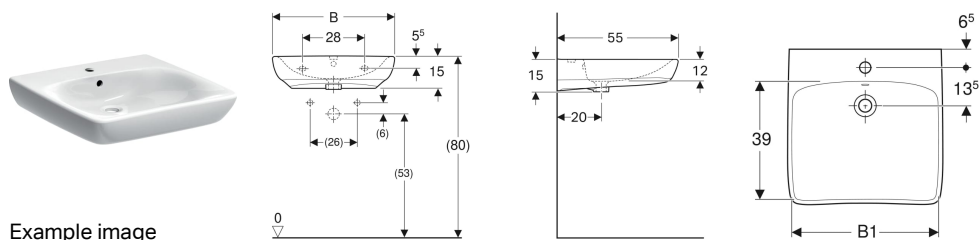

Geberit Selnova Comfort washbasin, barrier-free

Example image

- Shallow bowl

Application purposes

- Suitable for use by wheelchair users

Characteristics

- Ergonomically shaped front

Technical data

Product material

Vitreous china

Art. no.	Colour / surface	Tap hole	Overflow	B	B1	H	T
501.461.00.7	white	centred	visible	55 cm	48 cm	15 cm	55 cm
501.463.00.7	white	centred	visible	65 cm	58 cm	15 cm	55 cm