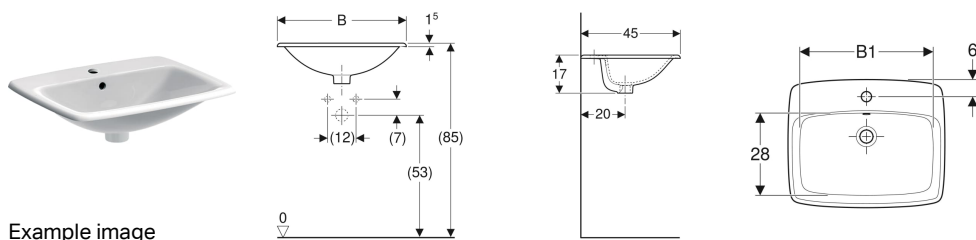

Geberit Selnova Square countertop washbasin

Example image

Application purposes

- For mounting in washtops from above

Technical data

Product material

Vitreous china

Scope of delivery

- Fastening material

Art. no.	Colour / surface	Tap hole	Overflow	B	B1	H	T
501.466.00.7	white	centred	visible	55 cm	46 cm	17.3 cm	45 cm