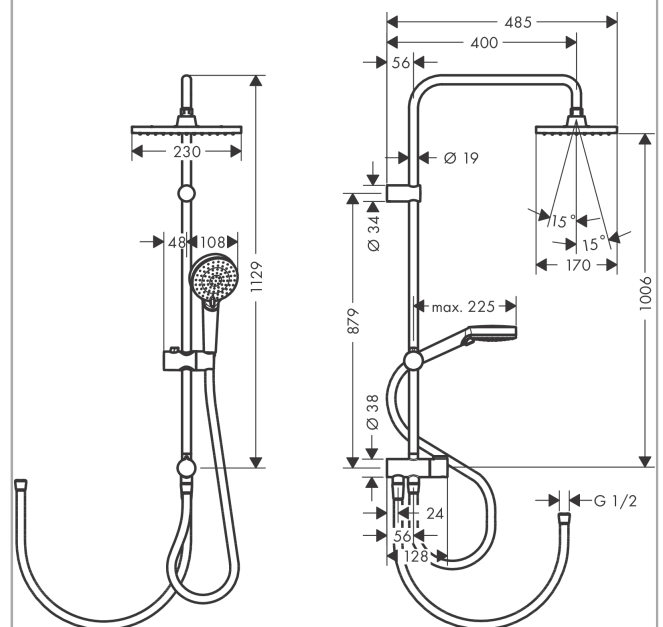

#### product features

- consists of: overhead shower, hand shower, shower hose, hand shower holder
- overhead shower Vernis Shape 230 1jet
- shower head size overhead shower: 230 x 170 mm
- spray type overhead shower: Rain
- ball-joint: overhead shower angle adjustable
- spray type hand shower: Rain, IntenseRain
- simultaneous utilization of 2 functions
- maximum flow rate at 3 bar: 14,6 l/min
- minimum flow pressure: 1 bar
- operating pressure: min. 1 bar/max. 10 bar
- mounting type: exposed installation
- shower bar diameter: 19 mm
- height-adjustable slider with locking push-button slider
- shower arm length: 400 mm
- water connection: Metaflex shower hose 80 cm and 160 cm
- connection dimension: DN15
- connection thread G 1/2

### Scale drawing

**Vernis Shape  
Showerpipe 230 1jet Reno**

Surfaces: **Matt Black** Article Number: **26282670**

**Flowchart**