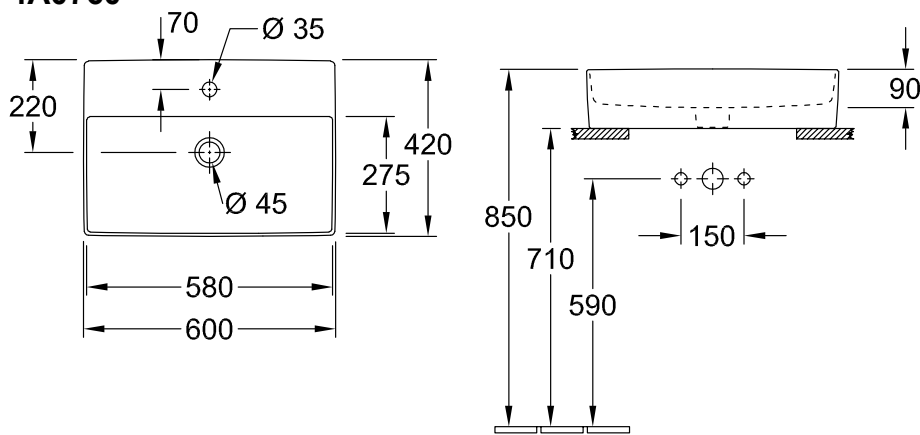

SURFACE-MOUNTED WASHBASIN MEMENTO 2.0

PRODUCT INFORMATION

1. POSITION

Model	4A0760
Collection	Memento 2.0
PROJECTS	 PREMIUM
Width	600 mm
Depth	420 mm
Weight	17,6 kg
description	TitanCeram recommendation: to be installed with a spacing between the washbasin rear panel and the wall of at least fastening set included, incl. template
Tap fitting / Tap hole remark	suitable for 3-hole tap fittings, central tap hole punched out
Overflow remark	with overflow
material	TitanCeram
Specification texts	Memento 2.0; Surface-mounted washbasin; TitanCeram; Size: 600 x 420 mm; Angular; suitable for 3-hole tap fittings, central tap hole punched out; with overflow; recommendation: to be installed with a spacing between the washbasin rear panel and the wall of at least; fastening set included, incl. template

COLOURS

White Alpin	4A076001	4051202567293
White Alpin CeramicPlus	4A0760R1	4051202567316
Star White CeramicPlus	4A0760R2	4051202567309
Stone White CeramicPlus	4A0760RW	4051202842406
Glossy Black CeramicPlus	4A0760S0	4051202567323
Concrete	4A0760TDS7	4051202737979

TECHNICAL DRAWINGS

4A0760

TECHNICAL DRAWINGS

4A0760