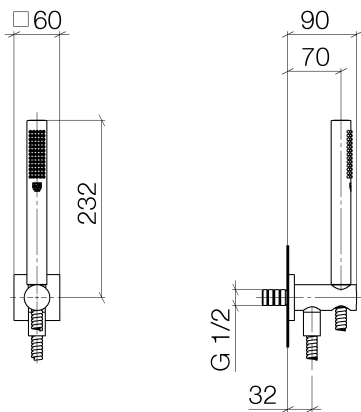

- Deque

Hand shower set with integrated shower holder - polished chrome

: 27 802 970-00

- max. flow 7.6 l/min
- 1/2" connection
- 3/8" shower outlet
- metal shower hose 1250mm with integrated anti-twist protection
- with anti-scale system
- normal flow
- rosette 60 x 60 mm
- Intrinsic protection against back flow.

polished chrome

Dimensional drawing

- Deque

Hand shower set with integrated shower holder - polished chrome

: 27 802 970-00

polished chrome  
27 802 970-00 0010

platinum matt  
27 802 970-06 0010

platinum matt  
27 802 970-06