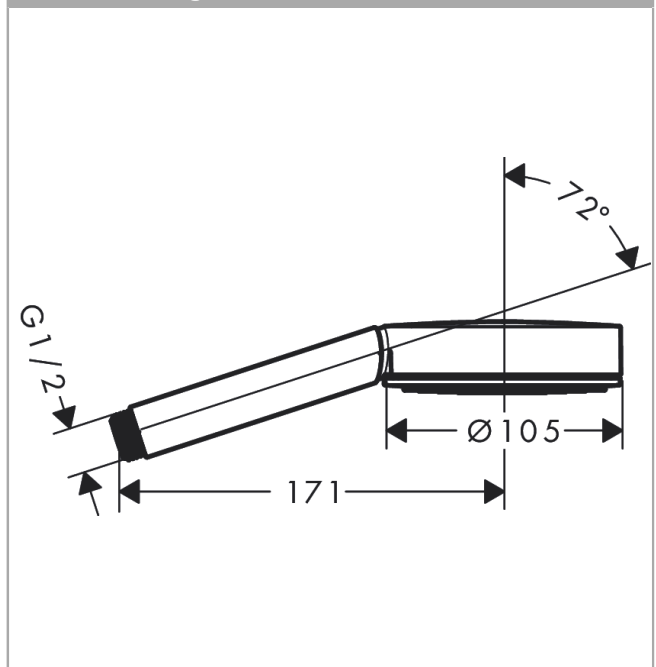

Pulsify

Hand shower 105 1jet Green

Surfaces: **Matt Black** Article Number: **24121670**

Description

product features

- shower head size: 105 mm
- spray type: PowderRain
- spray disc surface: graphite
- maximum flow rate at 3 bar: 5,7 l/min
- minimum flow pressure: 1 bar
- with internal water conduction
- rinseable screen insert
- connection thread G 1/2
- connection dimension: DN15

Technology

Design awards

reddot winner 2021

Product image

Scale drawing

Flowchart

The consumption was measured in combination with the appropriate fittings (thermostat/mixer/in-wall valve) to reflect actual application in practice.