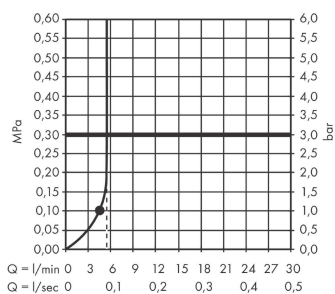

Pulsify

Hand shower 105 1jet Green

Surfaces: **Matt Black** Article Number: **24121670**

Description

product features

- shower head size: 105 mm
- spray type: PowderRain
- spray disc surface: graphite
- maximum flow rate at 3 bar: 5,7 l/min
- minimum flow pressure: 1 bar
- with internal water conduction
- rinseable screen insert
- connection thread G 1/2
- connection dimension: DN15

Technology

Design awards

reddot winner 2021

Product image

Scale drawing

Flowchart

The consumption was measured in combination with the appropriate fittings (thermostat/mixer/in-wall valve) to reflect actual application in practice.