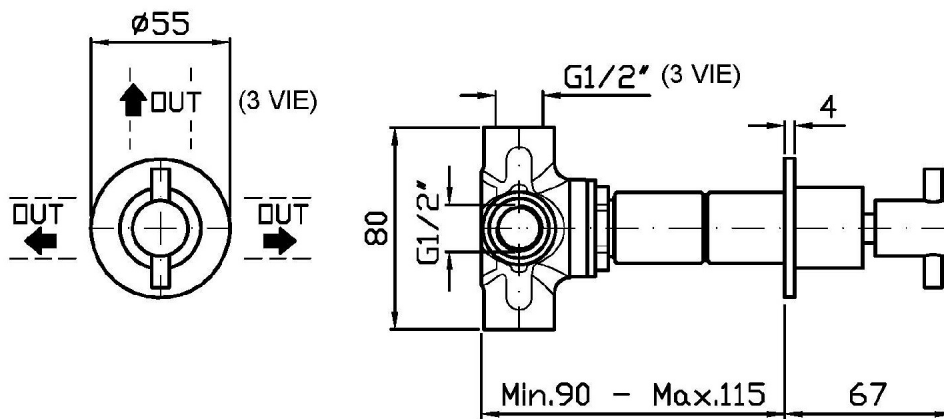

HELM

Z94611.X

Disegno Complessivo / Overall Drawing