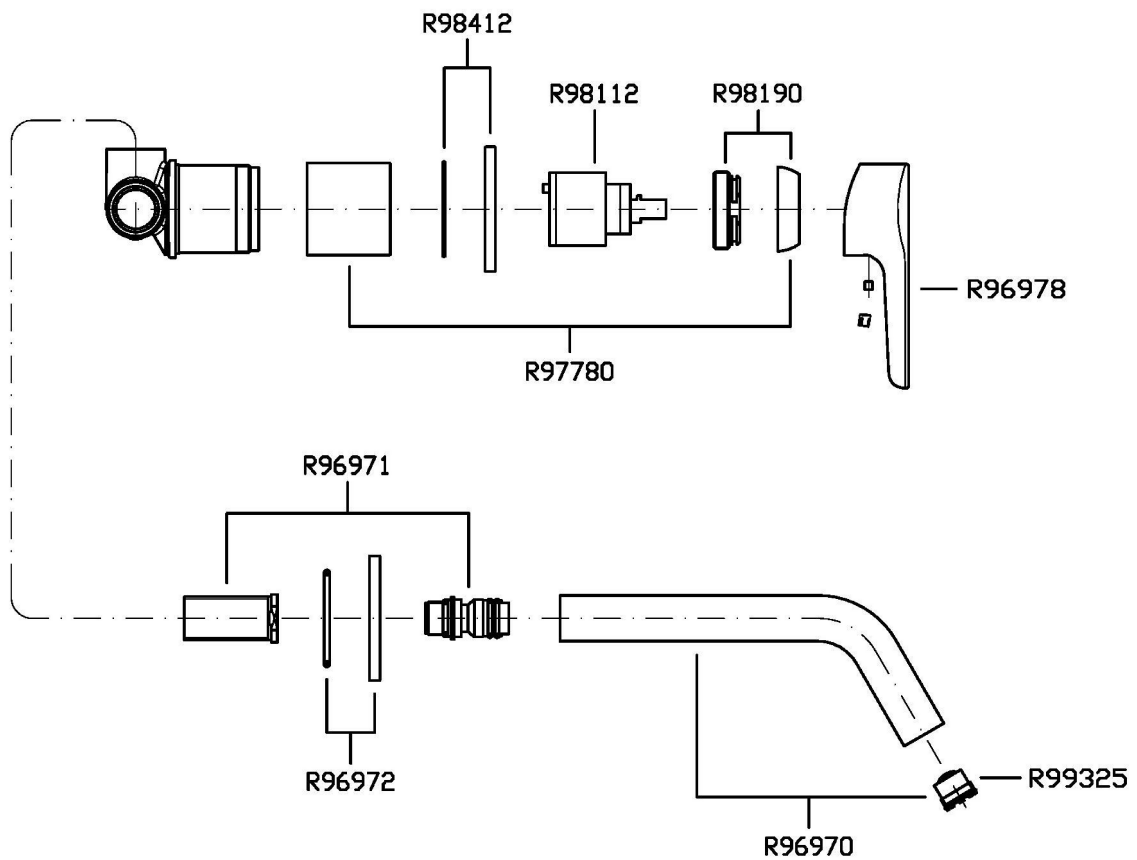

MEDAMEDA

ZMM679

Esplosi / Exploded