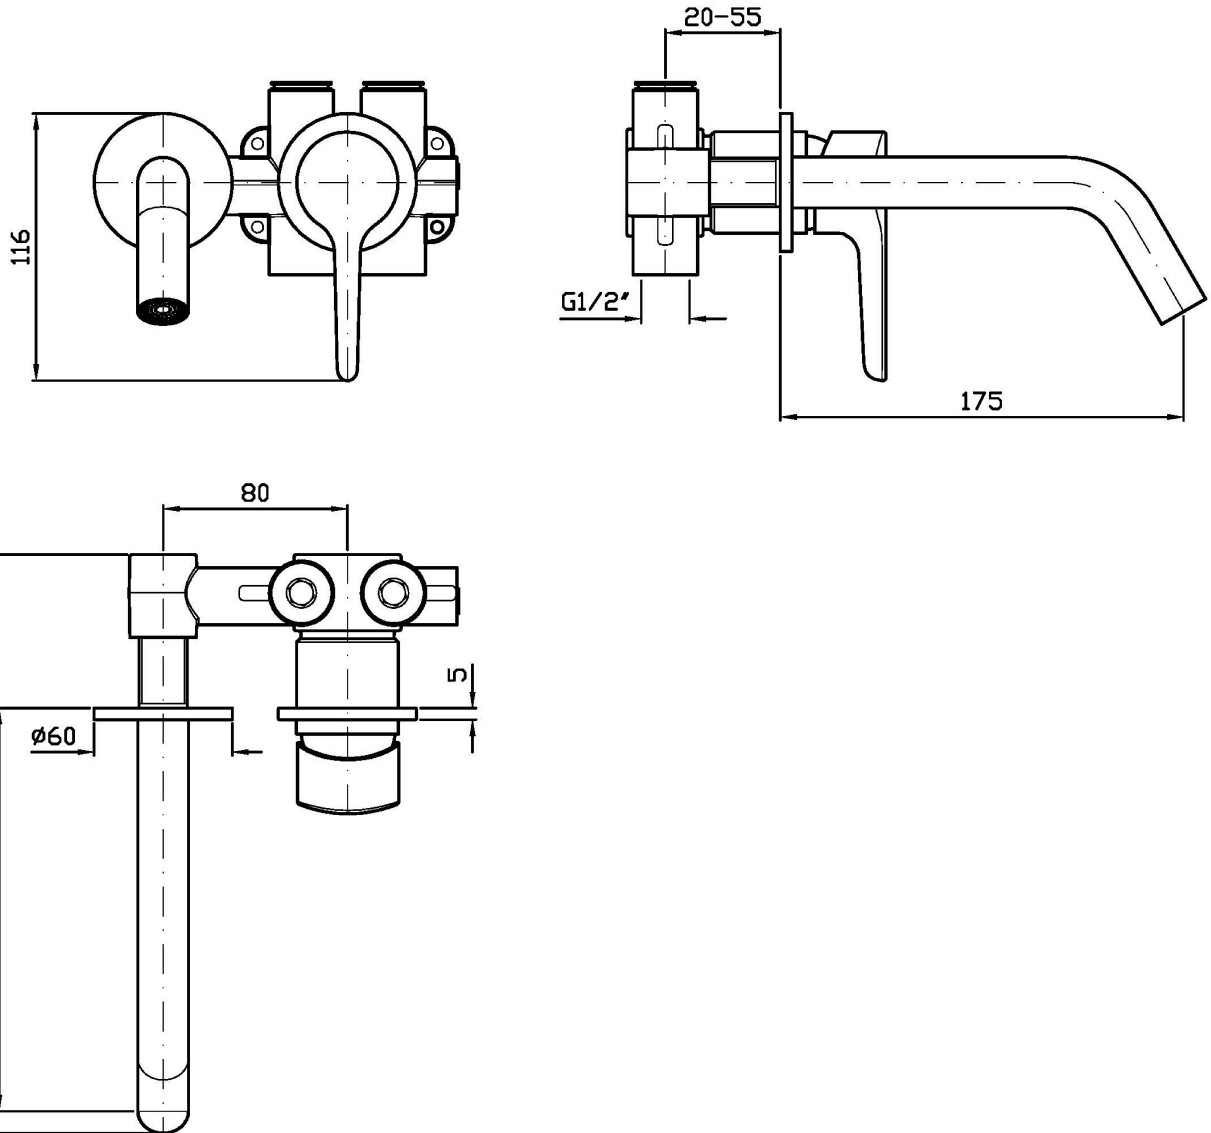

MEDAMEDA

ZMM679

Disegno Complessivo / Overall Drawing