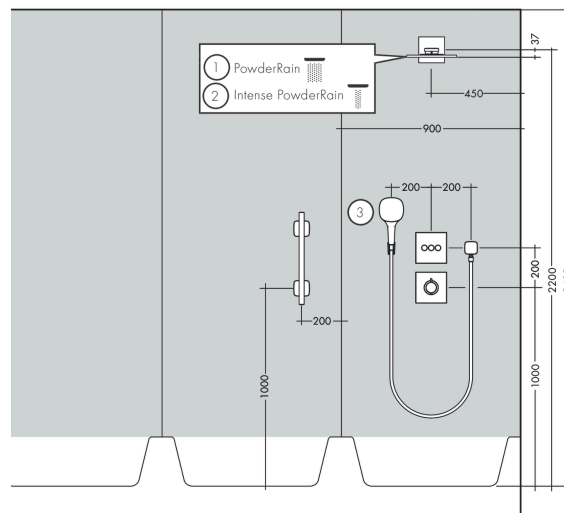

AXOR ShowerSolutions
Overhead shower 250 2jet with shower arm
Surfaces: **Chrome** Article Number: **35296000**

Installation examples

- AXOR ShowerSolutions 250 2jet
  35296000
- AXOR ShowerSolutions 300 2jet
  35303000
- AXOR ShowerSolutions 250/250 2jet
  35310000
- AXOR ShowerSolutions 300/300 2jet
  35318000