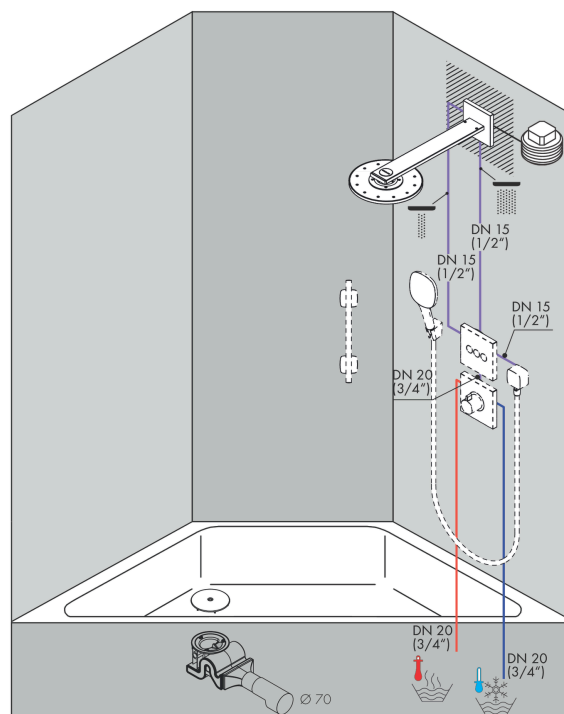

AXOR ShowerSolutions

Overhead shower 250 2jet with shower arm

Surfaces: **Chrome** Article Number: **35296000**

Description

product features

- consists of: overhead shower, shower arm
- shower head size: 250 mm
- shower arm length: 450 mm
- spray type: PowderRain, Intense PowderRain
- flow rate Intense PowderRain (at 3bar): 15 l/min
- flow rate PowderRain (at 3 bar): 19 l/min
- Select button on thermostat
- dynamic spray nozzles move out while using
- fully chrome-plated spray disc
- material spray disc: metal
- overhead shower for cleaning removable
- ServiceCard with sieve and flow restrictor can be removed without tools for cleaning purpose
- installation: wall
- connection dimension: DN15

Technology

Design awards

Product image

Scale drawing

AXOR ShowerSolutions
Overhead shower 250 2jet with shower arm
 Surfaces: **Chrome** Article Number: **35296000**

Flowchart

The consumption was measured in combination with the appropriate fittings (thermostat/mixer/in-wall valve) to reflect actual application in practice.

AXOR ShowerSolutions
Overhead shower 250 2jet with shower arm
 Surfaces: **Chrome** Article Number: **35296000**

Installation examples

- AXOR ShowerSolutions 250 2jet
35296000
- AXOR ShowerSolutions 300 2jet
35303000
- AXOR ShowerSolutions 250/250 2jet
35310000
- AXOR ShowerSolutions 300/300 2jet
35318000

Spare part list

Year of production: >01/19

Pos.	Description	Article Number	PC	PU
1	O-ring 14x2	98129000	0	1
2	O-ring 4x1,5	93463000	0	1
3	wall flange	93462000	0	1
4	O-ring 120x2,5	93399000	0	1
5	adapter for overhead shower	93456000	0	1
6	O-Ring 30x2	98186000	0	1
7	O-Ring 14x1,5	98201000	0	1
8	screw	92137000	0	1
9	escutcheon	93400000	0	1
10	shower arm	93404000	0	1
11	screw	93431000	0	1
12	press switch	93401000	0	1
13	set of screws	93454000	0	1
14	filter	93402000	0	1
15	service unit	93403000	0	1
16	head shower	93458000	0	1
17	O-Ring 28x2	98194000	0	1
18	O-ring 12x1,5	98430000	0	1