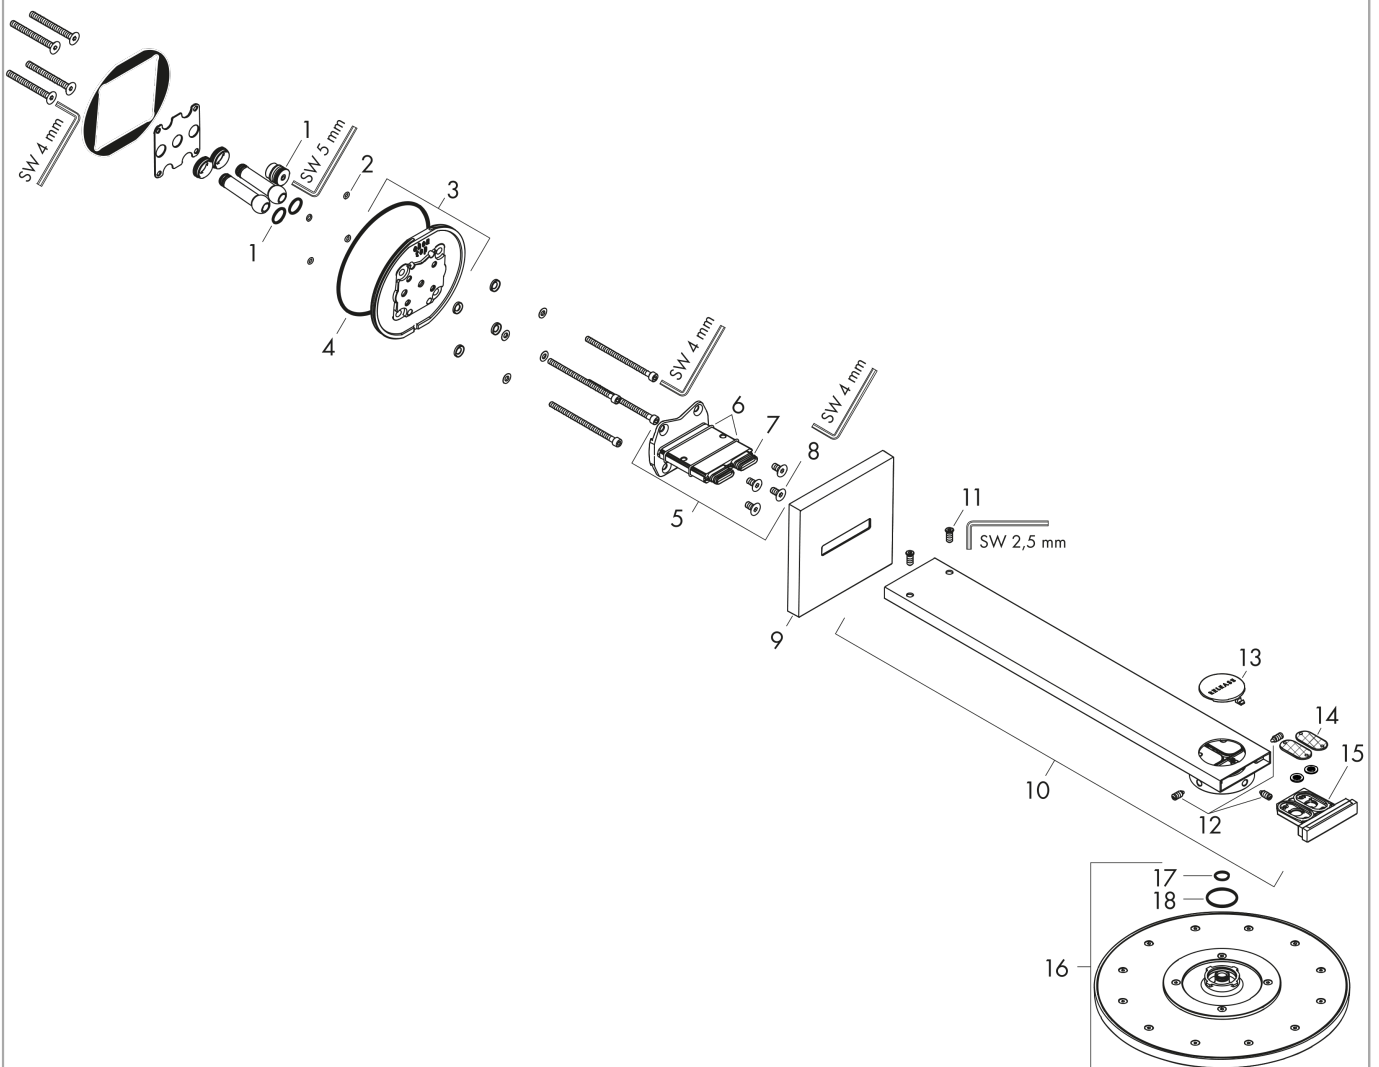

AXOR ShowerSolutions

Overhead shower 250 2jet with shower arm

Surfaces: **Chrome** Article Number: **35296000**

Description

product features

- consists of: overhead shower, shower arm
- shower head size: 250 mm
- shower arm length: 450 mm
- spray type: PowderRain, Intense PowderRain
- flow rate Intense PowderRain (at 3bar): 15 l/min
- flow rate PowderRain (at 3 bar): 19 l/min
- Select button on thermostat
- dynamic spray nozzles move out while using
- fully chrome-plated spray disc
- material spray disc: metal
- overhead shower for cleaning removable
- ServiceCard with sieve and flow restrictor can be removed without tools for cleaning purpose
- installation: wall
- connection dimension: DN15

Technology

Design awards

Product image

Scale drawing

AXOR ShowerSolutions
Overhead shower 250 2jet with shower arm
 Surfaces: **Chrome** Article Number: **35296000**

Flowchart

The consumption was measured in combination with the appropriate fittings (thermostat/mixer/in-wall valve) to reflect actual application in practice.

AXOR ShowerSolutions
Overhead shower 250 2jet with shower arm
 Surfaces: **Chrome** Article Number: **35296000**

Installation examples

- AXOR ShowerSolutions 250 2jet
35296000
- AXOR ShowerSolutions 300 2jet
35303000
- AXOR ShowerSolutions 250/250 2jet
35310000
- AXOR ShowerSolutions 300/300 2jet
35318000

AXOR ShowerSolutions
Overhead shower 250 2jet with shower arm
 Surfaces: **Chrome** Article Number: **35296000**

Exploded Drawing

Year of production: >01/19

AXOR ShowerSolutions
Overhead shower 250 2jet with shower arm
 Surfaces: **Chrome** Article Number: **35296000**