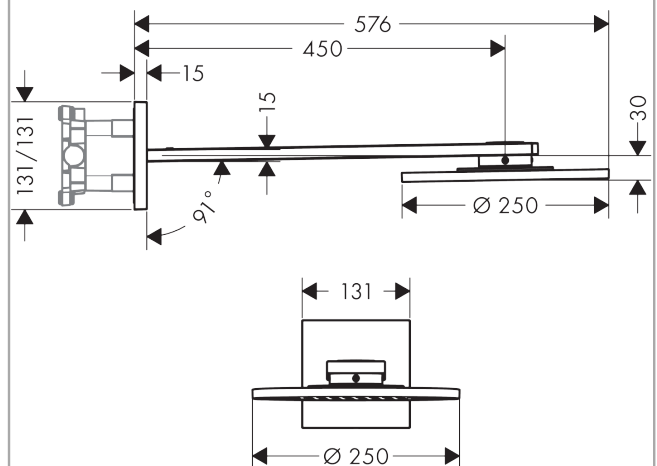

AXOR ShowerSolutions

Overhead shower 250 2jet with shower arm

Surfaces: **Chrome** Article Number: **35296000**

Description

product features

- consists of: overhead shower, shower arm
- shower head size: 250 mm
- shower arm length: 450 mm
- spray type: PowderRain, Intense PowderRain
- flow rate Intense PowderRain (at 3bar): 15 l/min
- flow rate PowderRain (at 3 bar): 19 l/min
- Select button on thermostat
- dynamic spray nozzles move out while using
- fully chrome-plated spray disc
- material spray disc: metal
- overhead shower for cleaning removable
- ServiceCard with sieve and flow restrictor can be removed without tools for cleaning purpose
- installation: wall
- connection dimension: DN15

Technology

Design awards

Product image

Scale drawing

AXOR ShowerSolutions
Overhead shower 250 2jet with shower arm
 Surfaces: **Chrome** Article Number: **35296000**

Flowchart

The consumption was measured in combination with the appropriate fittings (thermostat/mixer/in-wall valve) to reflect actual application in practice.