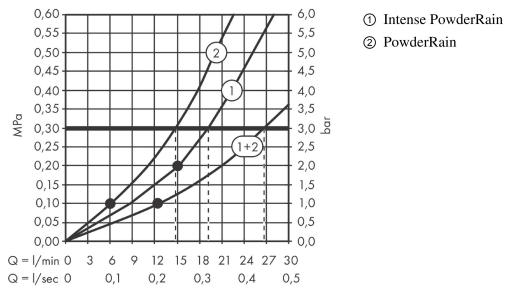

AXOR ShowerSolutions

Overhead shower 250 2jet with shower arm

Surfaces: **Chrome** Article Number: **35296000**

Description

product features

- consists of: overhead shower, shower arm
- shower head size: 250 mm
- shower arm length: 450 mm
- spray type: PowderRain, Intense PowderRain
- flow rate Intense PowderRain (at 3bar): 15 l/min
- flow rate PowderRain (at 3 bar): 19 l/min
- Select button on thermostat
- dynamic spray nozzles move out while using
- fully chrome-plated spray disc
- material spray disc: metal
- overhead shower for cleaning removable
- ServiceCard with sieve and flow restrictor can be removed without tools for cleaning purpose
- installation: wall
- connection dimension: DN15

Technology

Design awards

Product image

Scale drawing

AXOR ShowerSolutions
Overhead shower 250 2jet with shower arm
 Surfaces: **Chrome** Article Number: **35296000**

Flowchart

The consumption was measured in combination with the appropriate fittings (thermostat/mixer/in-wall valve) to reflect actual application in practice.