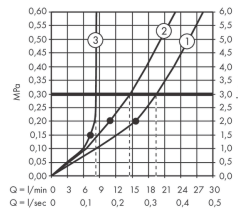

AXOR ShowerSolutions
Overhead shower 250 2jet with shower arm
Surfaces: **Chrome** Article Number: **35296000**

Installation examples

- AXOR ShowerSolutions 250 2jet
  35296000
- AXOR ShowerSolutions 300 2jet
  35303000
- AXOR ShowerSolutions 250/250 2jet
  35310000
- AXOR ShowerSolutions 300/300 2jet
  35318000