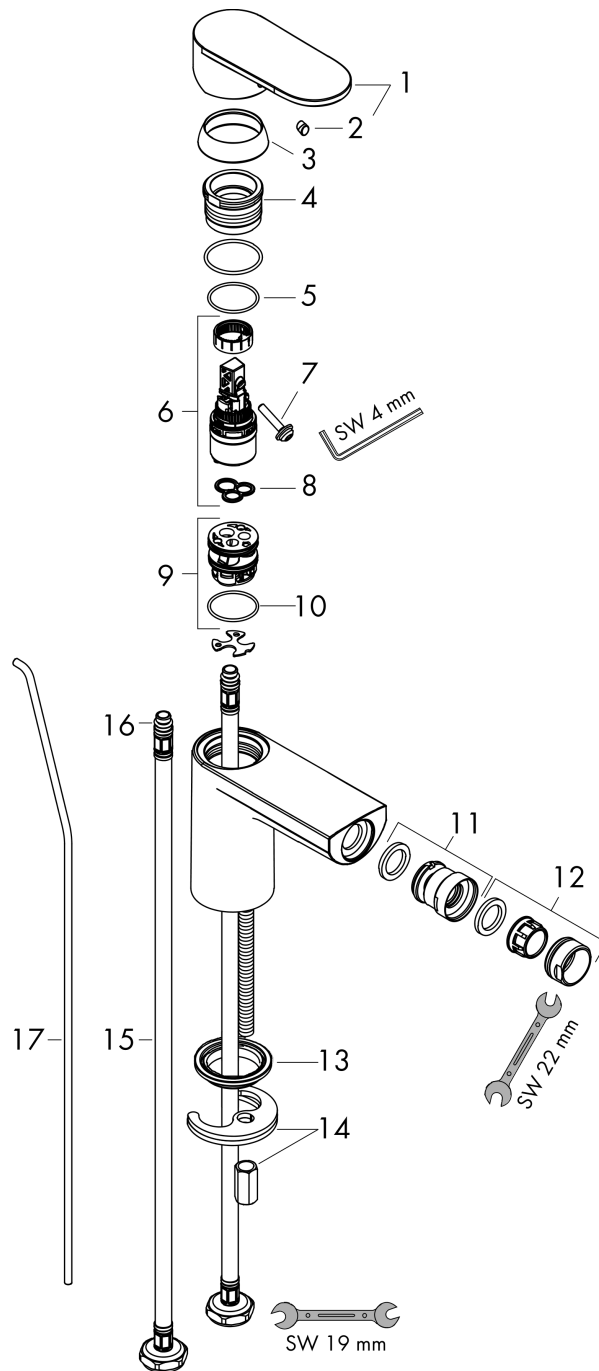

Vernis Blend

Single lever bidet mixer with pop-up waste set

Surfaces: **Chrome** Article Number: **71210000**

Description

product features

- consists of: single lever bidet mixer, waste set
- projection 127 mm
- aerator with ball pivot
- spray type: normal spray
- maximum flow rate at 3 bar: 5 l/min
- ceramic cartridge
- suitable for continuous flow water heaters
- pop-up waste set G 1¼
- material waste set: synthetic
- connection type: G ¾ connections
- connection dimension: DN15

Technology

Product image

Scale drawing

Flowchart

Vernis Blend
Single lever bidet mixer with pop-up waste set
 Surfaces: **Chrome** Article Number: **71210000**

Exploded Drawing

Year of production: >04/21

Vernis Blend

Single lever bidet mixer with pop-up waste set

Surfaces: **Chrome** Article Number: **71210000**

Spare part list

Year of production: >04/21

Pos.	Description	Article Number	Price	PU
1	handle	93678000	-	1
2	screw cover	96338000	-	1
3	flange	93680000	-	1
4	nut	93681000	-	1
5	O-ring 24x1,5	98434000	-	1
6	cartridge, assy	97685000	-	1
7	locking screw for handle	95140000	-	1
8	seal	98865000	-	1
9	adapter for cartridge	98866000	-	1
10	O-ring 23x2	98398000	-	1
11	ball joint	96050000	-	1
12	aerator M24x1 (5 l/min)	13185000	-	1
13	seal Ø 42	98722000	-	1
14	fixing set	96016000	-	1
15	connection hose 450 mm M8x0,75 G3/8	97206000	-	1
16	O-ring 7x1,5	98422000	-	1
17	pull rod	93683000	-	1
a	pop up waste	92168000	-	1
b	lever arm 340mm (ball-Ø12mm)	96324000	-	1