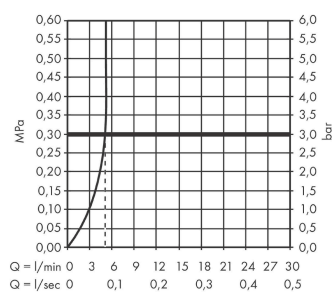

Vernis Blend

Single lever bidet mixer with pop-up waste set

Surfaces: **Chrome** Article Number: **71210000**

Description

product features

- consists of: single lever bidet mixer, waste set
- projection 127 mm
- aerator with ball pivot
- spray type: normal spray
- maximum flow rate at 3 bar: 5 l/min
- ceramic cartridge
- suitable for continuous flow water heaters
- pop-up waste set G 1¼
- material waste set: synthetic
- connection type: G ¾ connections
- connection dimension: DN15

Technology

Product image

Scale drawing

Flowchart

Vernis Blend
Single lever bidet mixer with pop-up waste set
 Surfaces: **Chrome** Article Number: **71210000**

Exploded Drawing

Year of production: >04/21

Vernis Blend