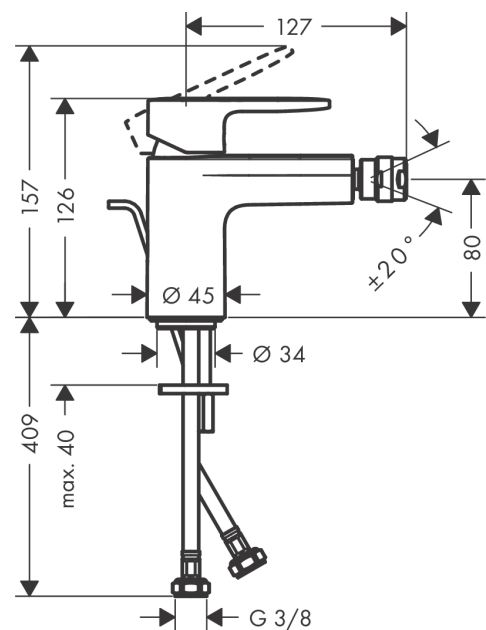

Vernis Blend

Single lever bidet mixer with pop-up waste set

Surfaces: **Chrome** Article Number: **71210000**

Description

product features

- consists of: single lever bidet mixer, waste set
- projection 127 mm
- aerator with ball pivot
- spray type: normal spray
- maximum flow rate at 3 bar: 5 l/min
- ceramic cartridge
- suitable for continuous flow water heaters
- pop-up waste set G 1¼
- material waste set: synthetic
- connection type: G ¾ connections
- connection dimension: DN15

Technology

Product image

Scale drawing

Flowchart

Vernis Blend
Single lever bidet mixer with pop-up waste set
 Surfaces: **Chrome** Article Number: **71210000**

Exploded Drawing

Year of production: >04/21

Vernis Blend

Single lever bidet mixer with pop-up waste set

Surfaces: **Chrome** Article Number: **71210000**

Spare part list

Year of production: >04/21

Pos.	Description	Article Number	Price	PU
1	handle	93678000	-	1
2	screw cover	96338000	-	1
3	flange	93680000	-	1
4	nut	93681000	-	1
5	O-ring 24x1,5	98434000	-	1
6	cartridge, assy	97685000	-	1
7	locking screw for handle	95140000	-	1
8	seal	98865000	-	1
9	adapter for cartridge	98866000	-	1
10	O-ring 23x2	98398000	-	1
11	ball joint	96050000	-	1
12	aerator M24x1 (5 l/min)	13185000	-	1
13	seal Ø 42	98722000	-	1
14	fixing set	96016000	-	1
15	connection hose 450 mm M8x0,75 G3/8	97206000	-	1
16	O-ring 7x1,5	98422000	-	1
17	pull rod	93683000	-	1
a	pop up waste	92168000	-	1
b	lever arm 340mm (ball-Ø12mm)	96324000	-	1