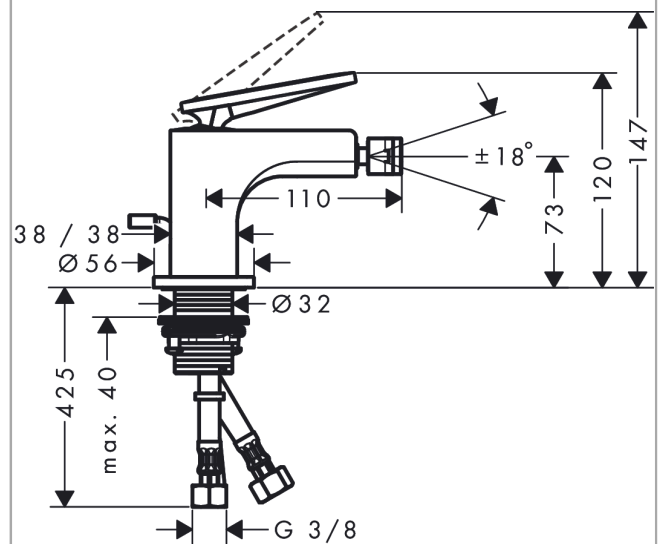

AXOR Citterio
Single lever bidet mixer with lever handle and pop-up waste set
 Surfaces: **Chrome** Article Number: **39214000**

Description

product features

- consists of: single lever bidet mixer, waste set
- projection 110 mm
- aerator with ball pivot
- spray type: laminar spray
- maximum flow rate at 3 bar: 7,5 l/min
- ceramic cartridge
- suitable for continuous flow water heaters
- pop-up waste set G 1¼
- connection type: G ¾ connections
- connection dimension: DN15

Product image

Scale drawing

Flowchart

AXOR Citterio
Single lever bidet mixer with lever handle and pop-up waste set
 Surfaces: **Chrome** Article Number: **39214000**

Exploded Drawing

Year of production: >04/21

AXOR Citterio

Single lever bidet mixer with lever handle and pop-up waste set

Surfaces: **Chrome** Article Number: **39214000**

Spare part list

Year of production: >04/21

Pos.	Description	Article Number	Price	PU
1	handle	94091000	-	1
2	O-ring 30x1,5	98433000	-	1
3	O-ring 11x1	92924000	-	1
4	nut	94092000	-	1
5	O-ring 29x2	98391000	-	1
6	O-ring 25x1,5	98146000	-	1
7	cartridge, assy	92900000	-	1
8	seal	93383000	-	1
9	adapter for cartridge	98866000	-	1
10	O-ring 23x2	98398000	-	1
11	ball joint	97362000	-	1
12	aerator laminar M16x1 (7 l/min)	97360000	-	1
13	O-ring 33x1,5	98164000	-	1
14	escutcheon	95668000	-	1
15	fixing set (Ø 32)	13961000	-	1
16	lever collar	97548000	-	1
17	connection hose 450 mm M8x0,75 G3/8	97206000	-	1
18	O-ring 7x1,5	98422000	-	1
19	sealing set	95581000	-	1
20	pull rod	96923000	-	1
a	pop up waste	94139007	-	1
b	fixation extension 35 mm	13898000	-	1
c	support, assy	95480000	-	1