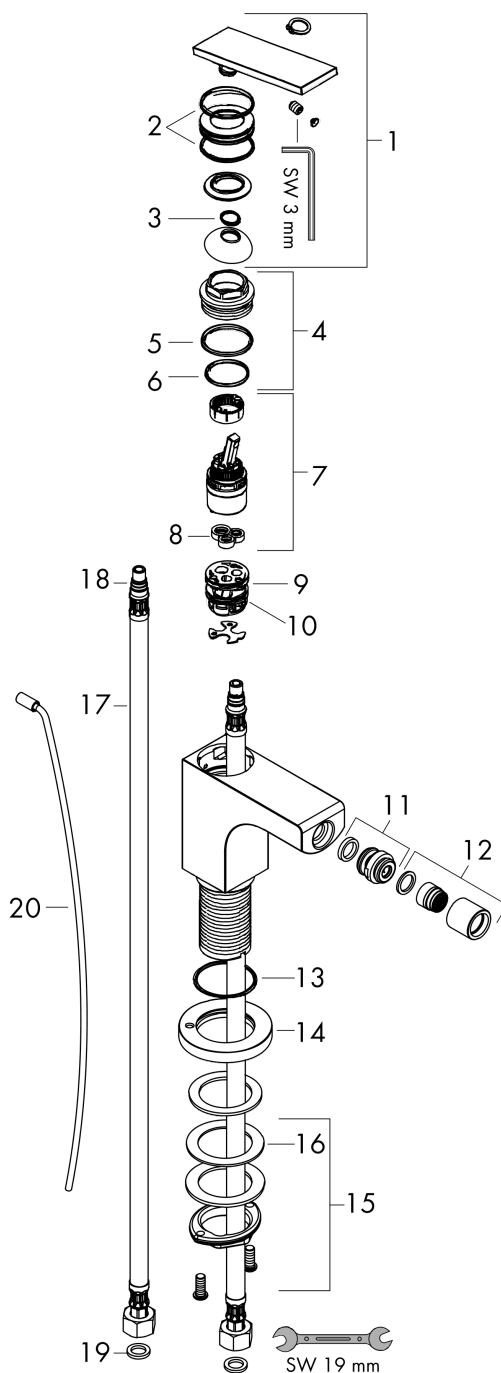

AXOR Citterio
Single lever bidet mixer with lever handle and pop-up waste set
 Surfaces: **Chrome** Article Number: **39214000**

Description

product features

- consists of: single lever bidet mixer, waste set
- projection 110 mm
- aerator with ball pivot
- spray type: laminar spray
- maximum flow rate at 3 bar: 7,5 l/min
- ceramic cartridge
- suitable for continuous flow water heaters
- pop-up waste set G 1¼
- connection type: G ¾ connections
- connection dimension: DN15

Product image

Scale drawing

Flowchart

AXOR Citterio
Single lever bidet mixer with lever handle and pop-up waste set
 Surfaces: **Chrome** Article Number: **39214000**

Exploded Drawing

Year of production: >04/21

AXOR Citterio

Single lever bidet mixer with lever handle and pop-up waste set

Surfaces: **Chrome** Article Number: **39214000**

Spare part list

Year of production: >04/21

Pos.	Description	Article Number	Price	PU
1	handle	94091000	-	1
2	O-ring 30x1,5	98433000	-	1
3	O-ring 11x1	92924000	-	1
4	nut	94092000	-	1
5	O-ring 29x2	98391000	-	1
6	O-ring 25x1,5	98146000	-	1
7	cartridge, assy	92900000	-	1
8	seal	93383000	-	1
9	adapter for cartridge	98866000	-	1
10	O-ring 23x2	98398000	-	1
11	ball joint	97362000	-	1
12	aerator laminar M16x1 (7 l/min)	97360000	-	1
13	O-ring 33x1,5	98164000	-	1
14	escutcheon	95668000	-	1
15	fixing set (Ø 32)	13961000	-	1
16	lever collar	97548000	-	1
17	connection hose 450 mm M8x0,75 G3/8	97206000	-	1
18	O-ring 7x1,5	98422000	-	1
19	sealing set	95581000	-	1
20	pull rod	96923000	-	1
a	pop up waste	94139007	-	1
b	fixation extension 35 mm	13898000	-	1
c	support, assy	95480000	-	1