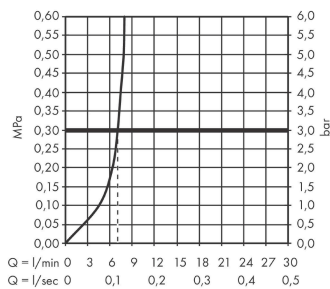

AXOR Citterio
Single lever bidet mixer with lever handle and pop-up waste set
 Surfaces: **Chrome** Article Number: **39214000**

Description

product features

- consists of: single lever bidet mixer, waste set
- projection 110 mm
- aerator with ball pivot
- spray type: laminar spray
- maximum flow rate at 3 bar: 7,5 l/min
- ceramic cartridge
- suitable for continuous flow water heaters
- pop-up waste set G 1¼
- connection type: G ¾ connections
- connection dimension: DN15

Product image

Scale drawing

Flowchart

AXOR Citterio
Single lever bidet mixer with lever handle and pop-up waste set
 Surfaces: **Chrome** Article Number: **39214000**

Exploded Drawing

Year of production: >04/21