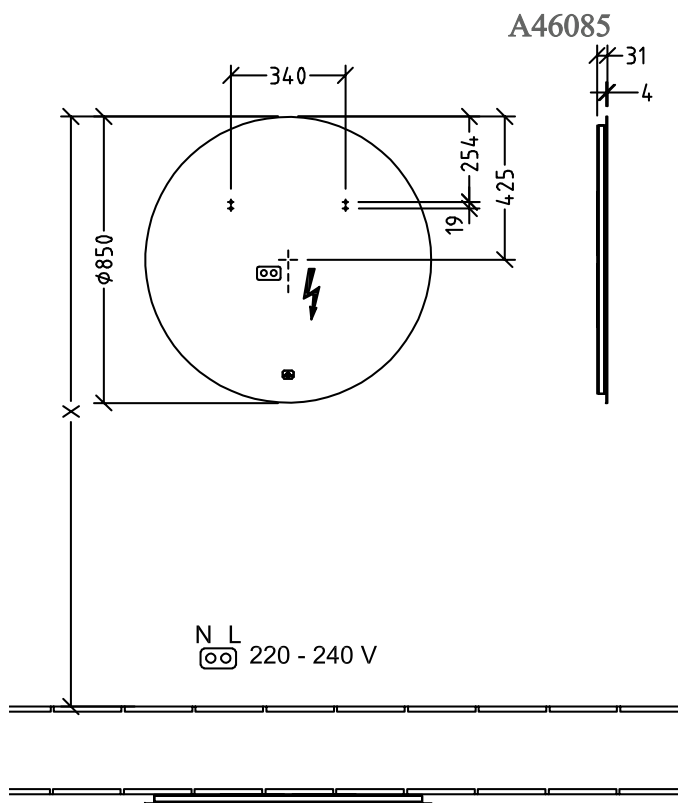

MIRROR MORE TO SEE LITE

PRODUCT INFORMATION

1 . POSITION

Model	A46085
Collection	More to See Lite
PROJECTS	DESIGN
Width	850 mm
Height	850 mm
Depth	31 mm
Description	Glass fastening set included with all-round LED lighting (cannot be replaced) IP 44 After retrofitting with the ZigBee® Home Automation Kit C004 00, lighting can be controlled via your Smart Home environment. The illuminated mirror can be switched on and off via the sensor switch, The mirror can be connected via the ZigBee® Home Automation Standard with all hubs/gateways that use this transmission standard, such as Philips Hue Bridge or suitable Amazon Echo models. 1x 23,52 W 2700 K (warm white) to 6500 K (daylight white)
Specification texts	More to See Lite; Mirror; Glass; Size: 850 x 850 x 31 mm; Round; fastening set included; with all-round LED lighting (cannot be replaced); IP 44; After retrofitting with the ZigBee® Home Automation Kit C004 00, lighting can be controlled via your Smart Home environment. The illuminated mirror can be switched on and off via the sensor switch, The mirror can be connected via the ZigBee® Home Automation Standard with all hubs/gateways that use this transmission standard, such as Philips Hue Bridge or suitable Amazon Echo models.; 1x 23,52 W; 2700 K (warm white) to 6500 K (daylight white)

COLOURS

PREVIEW

COLOUR NAME

ARTICLE NUMBER

EAN

A4608500

4062373819296

TECHNICAL DRAWINGS