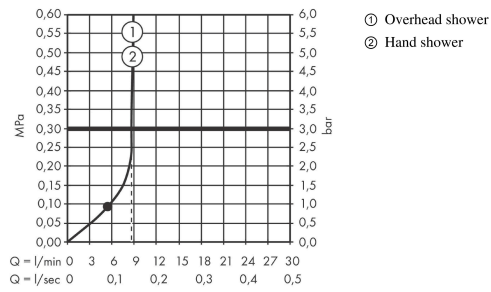

Vernis Shape

Showerpipe 230 1jet EcoSmart with thermostat

Surfaces: **Matt Black** Article Number: **26097670**

Description

product features

- consists of: overhead shower, hand shower, shower thermostat, shower hose, slider
- overhead shower Vernis Shape 230 1jet
- shower head size overhead shower: 230 x 170 mm
- spray type overhead shower: Rain
- ball-joint: overhead shower angle adjustable
- spray type hand shower: Rain, IntenseRain
- maximum flow rate at 3 bar: 8,7 l/min
- minimum flow pressure: 1 bar
- operating pressure: min. 1 bar/max. 10 bar
- shower bar diameter: 19 mm
- height-adjustable slider with locking push-button slider
- shower arm length overhead shower: 426 mm
- thermostat Vernis
- safety lock at 40° C
- adjustable hot water limitation
- outlets controlled via turning handle
- simultaneous utilization of 2 functions
- mounting type: exposed installation
- connection dimension DN15
- connection thread G ½
- centre distance 150 ± 12 mm

Technology

Product image

Scale drawing

Vernis Shape
Showerpipe 230 1jet EcoSmart with thermostat
 Surfaces: **Matt Black** Article Number: **26097670**

Flowchart

Vernis Shape
Showerpipe 230 1jet EcoSmart with thermostat
 Surfaces: **Matt Black** Article Number: **26097670**