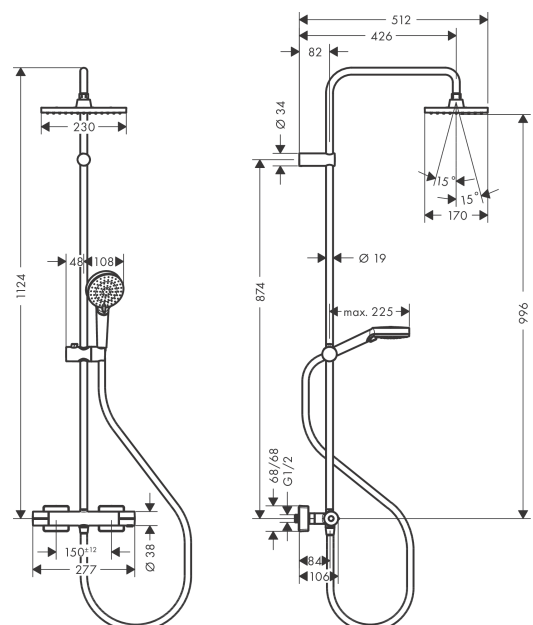

Vernis Shape

Showerpipe 230 1jet EcoSmart with thermostat

Surfaces: **Matt Black** Article Number: **26097670**

Description

product features

- consists of: overhead shower, hand shower, shower thermostat, shower hose, slider
- overhead shower Vernis Shape 230 1jet
- shower head size overhead shower: 230 x 170 mm
- spray type overhead shower: Rain
- ball-joint: overhead shower angle adjustable
- spray type hand shower: Rain, IntenseRain
- maximum flow rate at 3 bar: 8,7 l/min
- minimum flow pressure: 1 bar
- operating pressure: min. 1 bar/max. 10 bar
- shower bar diameter: 19 mm
- height-adjustable slider with locking push-button slider
- shower arm length overhead shower: 426 mm
- thermostat Vernis
- safety lock at 40° C
- adjustable hot water limitation
- outlets controlled via turning handle
- simultaneous utilization of 2 functions
- mounting type: exposed installation
- connection dimension DN15
- connection thread G ½
- centre distance 150 ± 12 mm

Technology

Product image

Scale drawing

Vernis Shape
Showerpipe 230 1jet EcoSmart with thermostat
 Surfaces: **Matt Black** Article Number: **26097670**

Flowchart

Vernis Shape
Showerpipe 230 1jet EcoSmart with thermostat
 Surfaces: **Matt Black** Article Number: **26097670**

Exploded Drawing

Year of production: >04/21

Vernis Shape**Showerpipe 230 1jet EcoSmart with thermostat**Surfaces: **Matt Black** Article Number: **26097670****Spare part list**

Year of production: >04/21