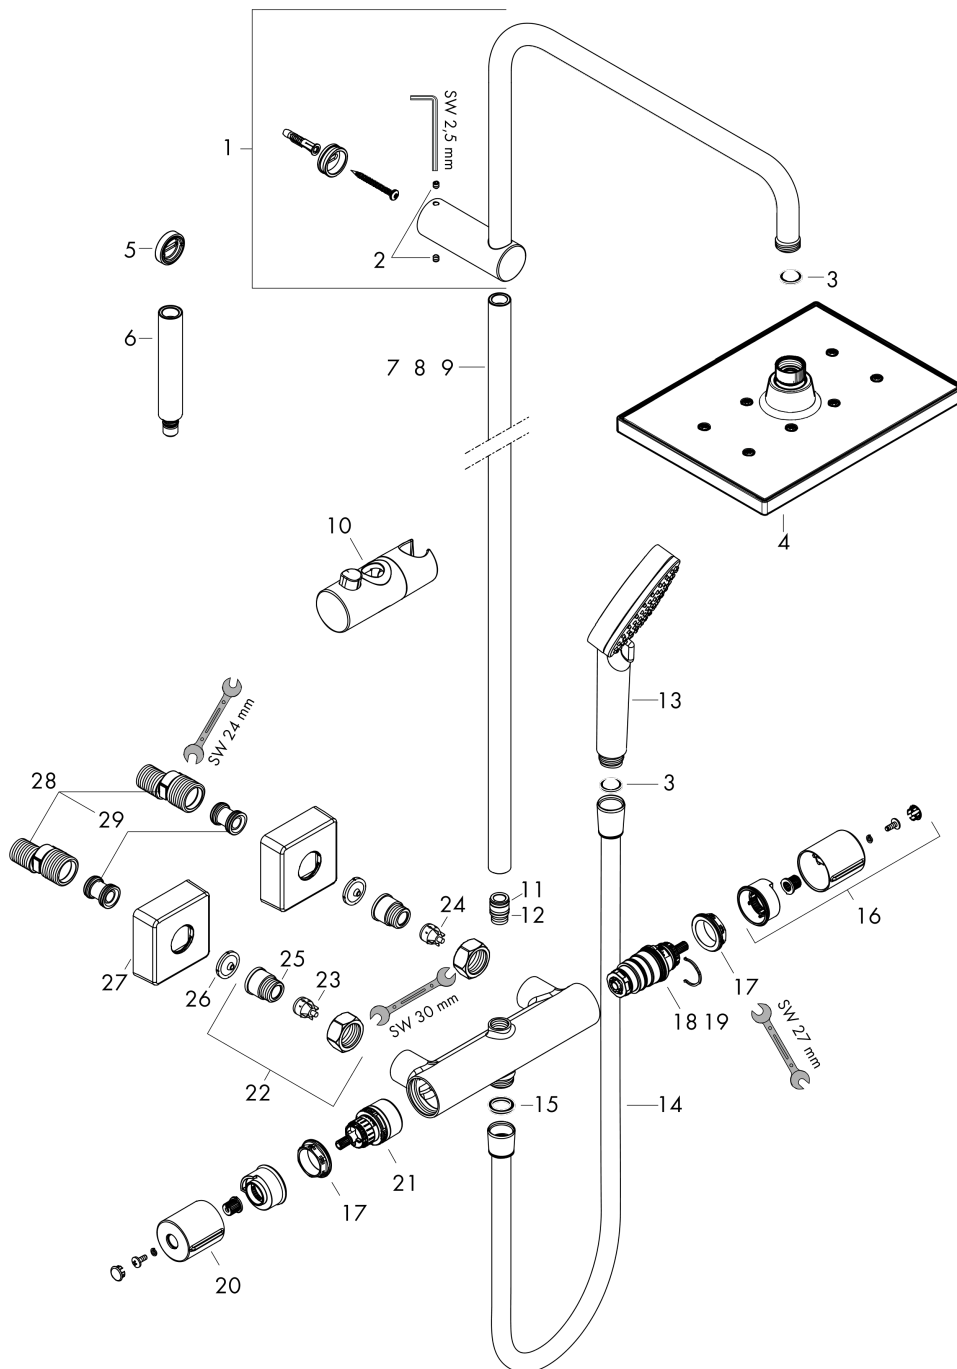

Vernis Shape
Showerpipe 230 1jet EcoSmart with thermostat
Surfaces: **Matt Black** Article Number: **26097670**

Exploded Drawing

Year of production: >04/21

Vernis Shape

Showerpipe 230 1jet EcoSmart with thermostat

Surfaces: **Matt Black** Article Number: **26097670**

Spare part list

Year of production: >04/21

Pos.	Description	Article Number	Price	PU
1	shower arm	93768670	-	-
2	hollow set screw M5x5	98446000	-	1
3	filter packing	94246000	-	1
4	-	26283670	-	1
5	tile-matching-disk	93813670	-	-
6	extension 100 mm	94164670	-	1
7	pipe	93906670	-	1
8	pipe	93770670	-	-
9	pipe	93907670	-	1
10	support, assy	93729670	-	1
11	O-ring 12x2	98214000	-	1
12	O-ring 11x2	98127000	-	1
13	-	26340670	-	1
14	shower hose Isiflex'B 1,60 m	28276670	-	1
15	seal	98058000	-	1
16	handle for thermostat	93727670	-	-
17	nut	98913000	-	1
18	thermostat cartridge	98282000	-	1
19	cartridge for exchanged connections	92373000	-	1
20	handle	93731670	-	-
21	shut off unit with selector	98283000	-	1
22	connecting thread G½	93730670	-	1
23	non return valve (pressure-resistant up to 2 MPa)	93136000	-	1
24	non return valve	96737000	-	1
25	O-ring 16x2	98133000	-	1
26	filter packing	96922000	-	1
27	escutcheon	93879670	-	1
28	set of S-unions (±12 mm)	94140000	-	1
29	noise reduction	96429000	-	1