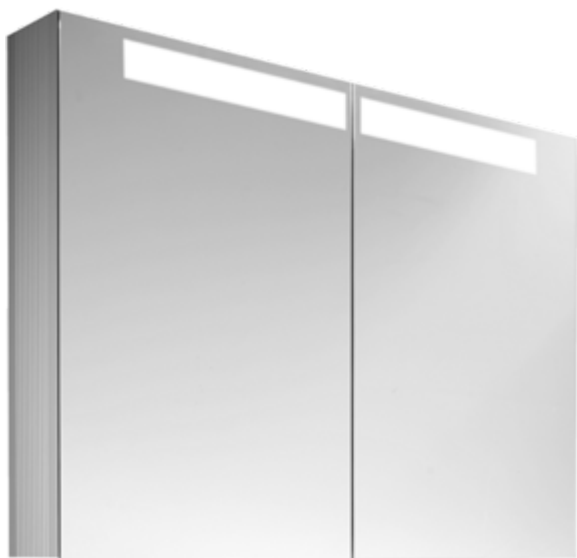

MIRROR REFLECTION

PRODUCT INFORMATION

1. POSITION

Model	A356GA
Collection	Reflection
PROJECTS	DESIGN
Width	1000 mm
Height	740 mm
Depth	159 mm
Weight	24,279 kg
Description	Glass fastening set included with integral lighting Equipped with: 2x door, 2x glass shelf, pull switch and shaver socket 1x LED / 13,5 W
Specification texts	Reflection; Mirror cabinet; Glass; Size: 1000 x 740 x 159 mm; Rectangle; fastening set included; with integral lighting; Equipped with: 2x door, 2x glass shelf, pull switch and shaver socket; 1x LED / 13,5 W