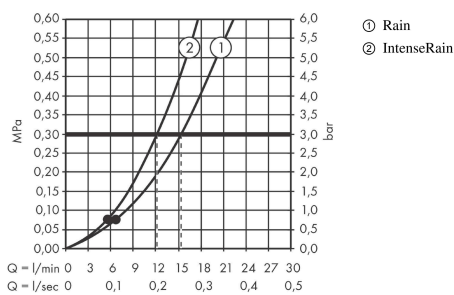

Vernis Blend Hand shower Vario

Surfaces: **Chrome** Article Number: **26270000**

Description

product features

- shower head size: 100 mm
- spray type: Rain, IntenseRain
- spray type adjustment by turning spray disc
- easy cleanable plastic spray disc
- maximum flow rate at 3 bar: 15,2 l/min
- minimum flow pressure: 1 bar
- with internal water conduction
- rinseable screen seal
- connection thread G 1/2
- connection dimension: DN15
- suitable for continuous flow water heaters

Technology

Product image

Scale drawing

Flowchart

The consumption was measured in combination with the appropriate fittings (thermostat/mixer/ in-wall valve) to reflect actual application in practice.