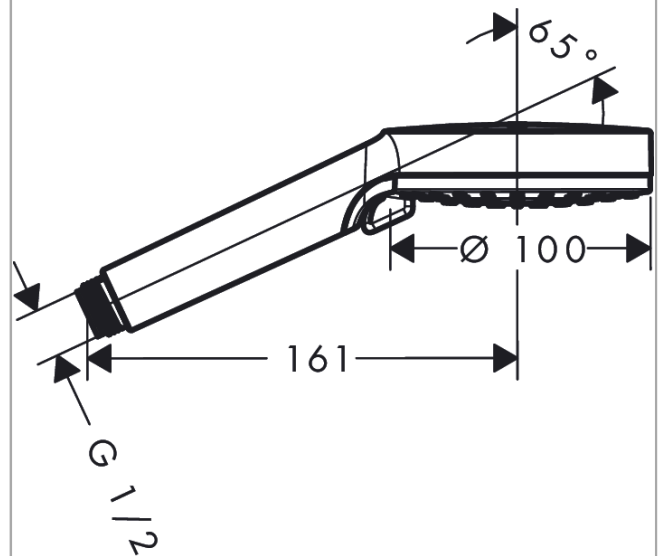

Vernis Blend Hand shower Vario

Surfaces: **Chrome** Article Number: **26270000**

Description

product features

- shower head size: 100 mm
- spray type: Rain, IntenseRain
- spray type adjustment by turning spray disc
- easy cleanable plastic spray disc
- maximum flow rate at 3 bar: 15,2 l/min
- minimum flow pressure: 1 bar
- with internal water conduction
- rinseable screen seal
- connection thread G 1/2
- connection dimension: DN15
- suitable for continuous flow water heaters

Technology

Product image

Scale drawing

Flowchart

The consumption was measured in combination with the appropriate fittings (thermostat/mixer/ in-wall valve) to reflect actual application in practice.