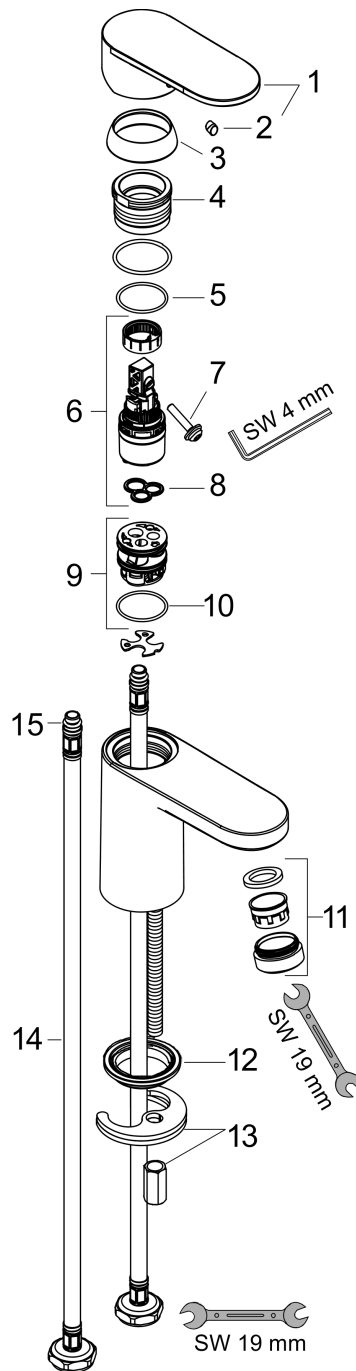

Vernis Blend
Single lever basin mixer 70 without waste set
 Surfaces: **Chrome** Article Number: **71558000**

Description

product features

- ComfortZone 70
- projection 89 mm
- spray type: normal spray
- swiveling spray former
- maximum flow rate at 3 bar: 5 l/min
- ceramic cartridge
- temperature limitation adjustable
- suitable for continuous flow water heaters
- connection type: G 3/8 connections
- connection dimension: DN15

Technology

Product image

Scale drawing

Flowchart

Vernis Blend
Single lever basin mixer 70 without waste set
 Surfaces: **Chrome** Article Number: **71558000**

Exploded Drawing

Year of production: >01/21

Vernis Blend

Single lever basin mixer 70 without waste set

Surfaces: **Chrome** Article Number: **71558000**

Spare part list

Year of production: >01/21

Pos.	Description	Article Number	Price	PU
1	handle	93678000	-	1
2	screw cover	96338000	-	1
3	flange	93680000	-	1
4	nut	93681000	-	1
5	O-ring 24x1,5	98434000	-	1
6	cartridge, assy	97685000	-	1
7	locking screw for handle	95140000	-	1
8	seal	98865000	-	1
9	adapter for cartridge	98866000	-	1
10	O-ring 23x2	98398000	-	1
11	aerator swivelling M24x1 (5 l/min)	93834000	-	1
12	seal Ø 42	98722000	-	1
13	fixing set	96016000	-	1
14	connection hose 450 mm M8x0,75 G3/8	97206000	-	1
15	O-ring 7x1,5	98422000	-	1