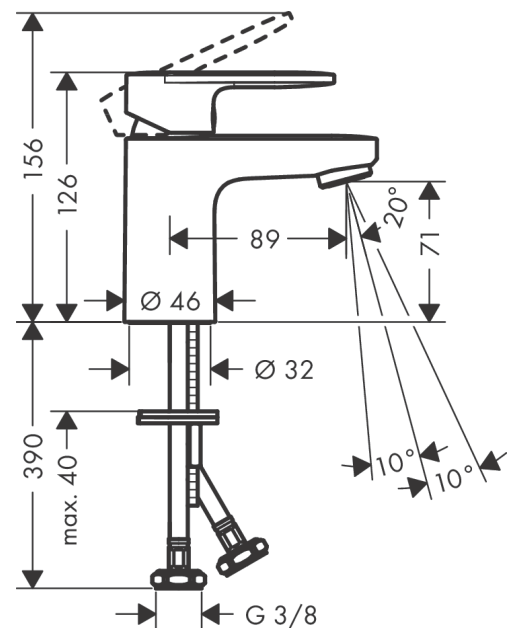

Vernis Blend
Single lever basin mixer 70 without waste set
 Surfaces: **Chrome** Article Number: **71558000**

Description

product features

- ComfortZone 70
- projection 89 mm
- spray type: normal spray
- swiveling spray former
- maximum flow rate at 3 bar: 5 l/min
- ceramic cartridge
- temperature limitation adjustable
- suitable for continuous flow water heaters
- connection type: G 3/8 connections
- connection dimension: DN15

Technology

Product image

Scale drawing

Flowchart

Vernis Blend
Single lever basin mixer 70 without waste set
 Surfaces: **Chrome** Article Number: **71558000**

Exploded Drawing

Year of production: >01/21

Vernis Blend

Single lever basin mixer 70 without waste set

Surfaces: **Chrome** Article Number: **71558000**

Spare part list

Year of production: >01/21

Pos.	Description	Article Number	Price	PU
1	handle	93678000	-	1
2	screw cover	96338000	-	1
3	flange	93680000	-	1
4	nut	93681000	-	1
5	O-ring 24x1,5	98434000	-	1
6	cartridge, assy	97685000	-	1
7	locking screw for handle	95140000	-	1
8	seal	98865000	-	1
9	adapter for cartridge	98866000	-	1
10	O-ring 23x2	98398000	-	1
11	aerator swivelling M24x1 (5 l/min)	93834000	-	1
12	seal Ø 42	98722000	-	1
13	fixing set	96016000	-	1
14	connection hose 450 mm M8x0,75 G3/8	97206000	-	1
15	O-ring 7x1,5	98422000	-	1