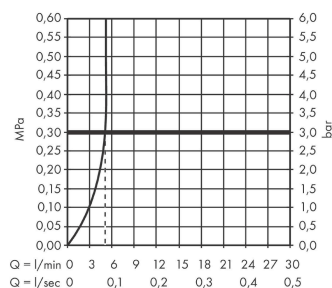

Vernis Blend
Single lever basin mixer 70 without waste set
 Surfaces: **Chrome** Article Number: **71558000**

Description

product features

- ComfortZone 70
- projection 89 mm
- spray type: normal spray
- swiveling spray former
- maximum flow rate at 3 bar: 5 l/min
- ceramic cartridge
- temperature limitation adjustable
- suitable for continuous flow water heaters
- connection type: G 3/8 connections
- connection dimension: DN15

Technology

Product image

Scale drawing

Flowchart

Vernis Blend
Single lever basin mixer 70 without waste set
 Surfaces: **Chrome** Article Number: **71558000**

Exploded Drawing

Year of production: >01/21

Vernis Blend